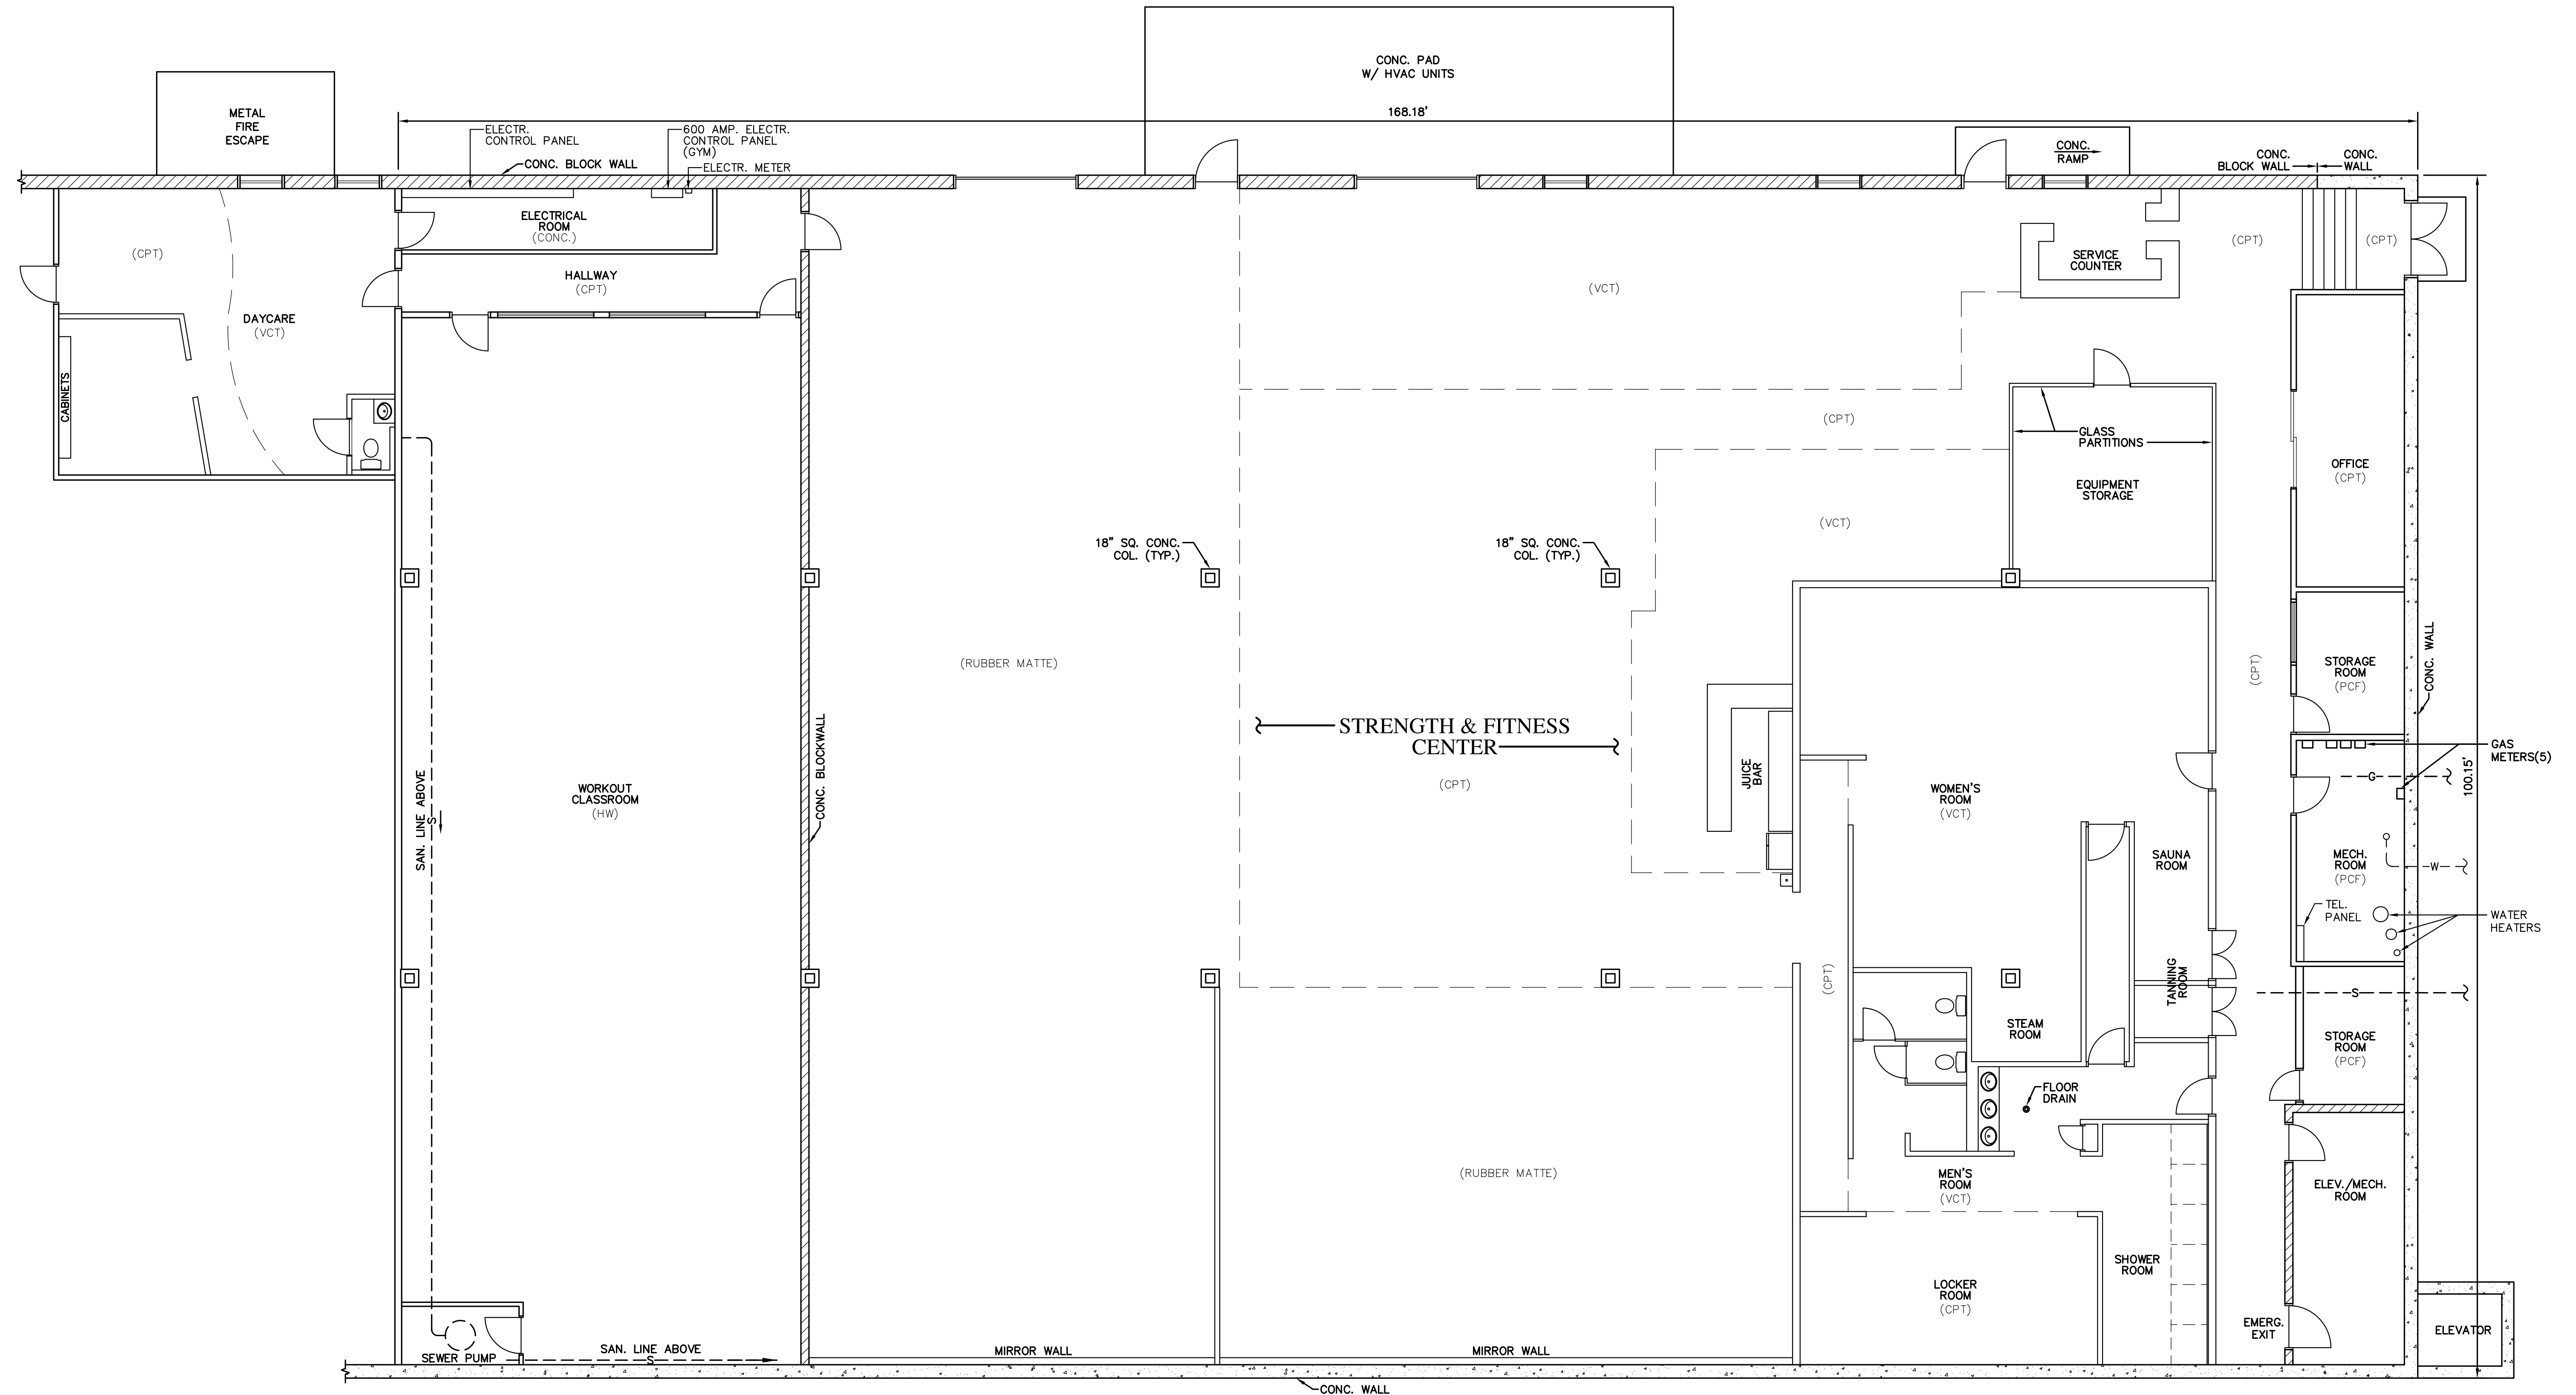

LEGEND

- ==== DRY WALL
- ==== GLASS WINDOW
- CONC. CONCRETE
- COL. COLUMN
- SAN. SANITARY
- (CONC.) CONC. FLOOR
- (CPT) CARPET
- (HW) HARDWOOD
- (PCF) PAINTED CONCRETE FLOOR
- (VCT) VINYL COMPOSITION TILE

PARTIAL BASEMENT FLOOR PLAN