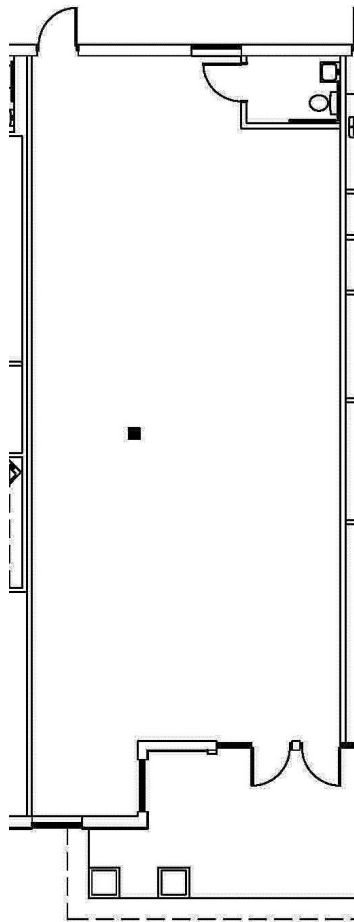

Cypresswood Professional Center

8111 CYPRESSWOOD - SUITE 107 - 1,462SF

LEASING INFORMATION: 713.270.7700
christian.connell@transwestern.com