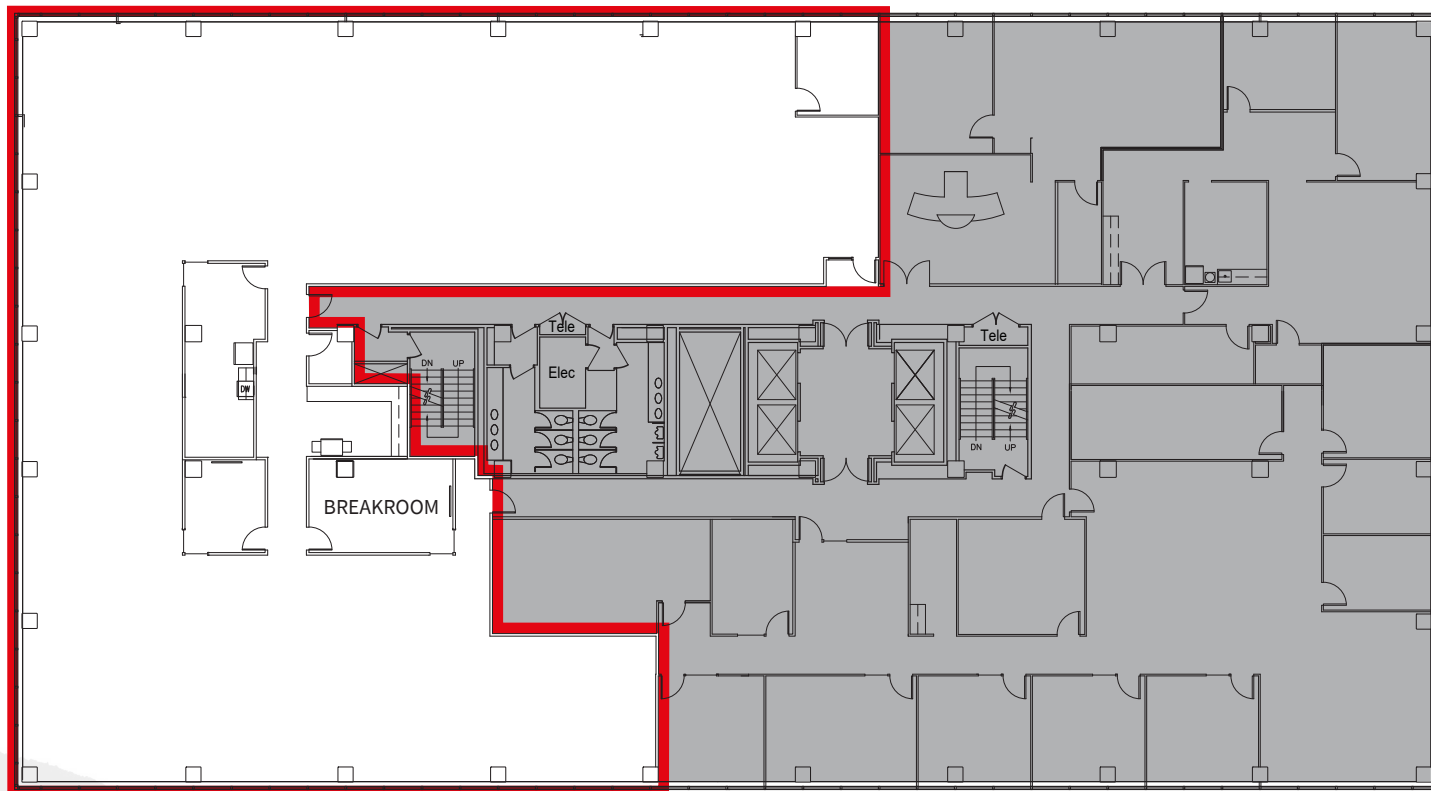

SeaTac Office Center

SOUTH TOWER - SUITE 900

9,581 RSF

CONTACT

Cleita Harvey
+1 206 607 1794
cleita.harvey@am.jll.com

Jim Allison
+1 206 607 1787
jim.allison@am.jll.com

Jones Lang LaSalle Brokerage, Inc.
jll.com/seattle