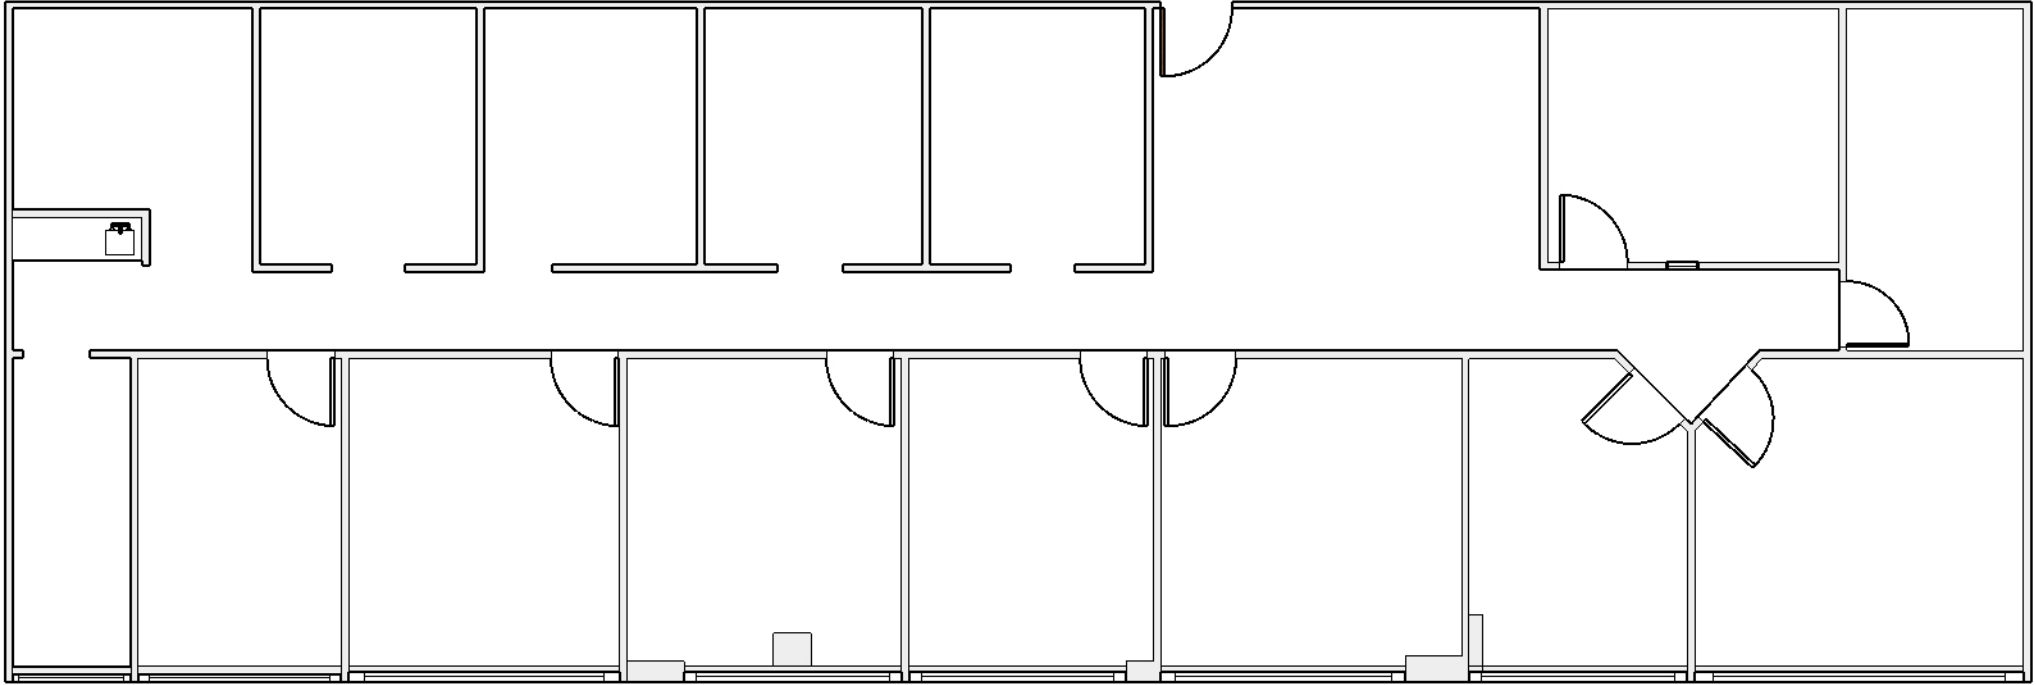

ONE FOREST CENTRE

11615 FOREST CENTRAL DR
DALLAS, 75243

3RD FLOOR

SUITE 303B

RSF: 3064
12/31/2021

CLOISTER PROPERTIES LLC

LEASING CONTACT:
(682)-407-2836
WWW.ONEFORESTCENTRE.COM