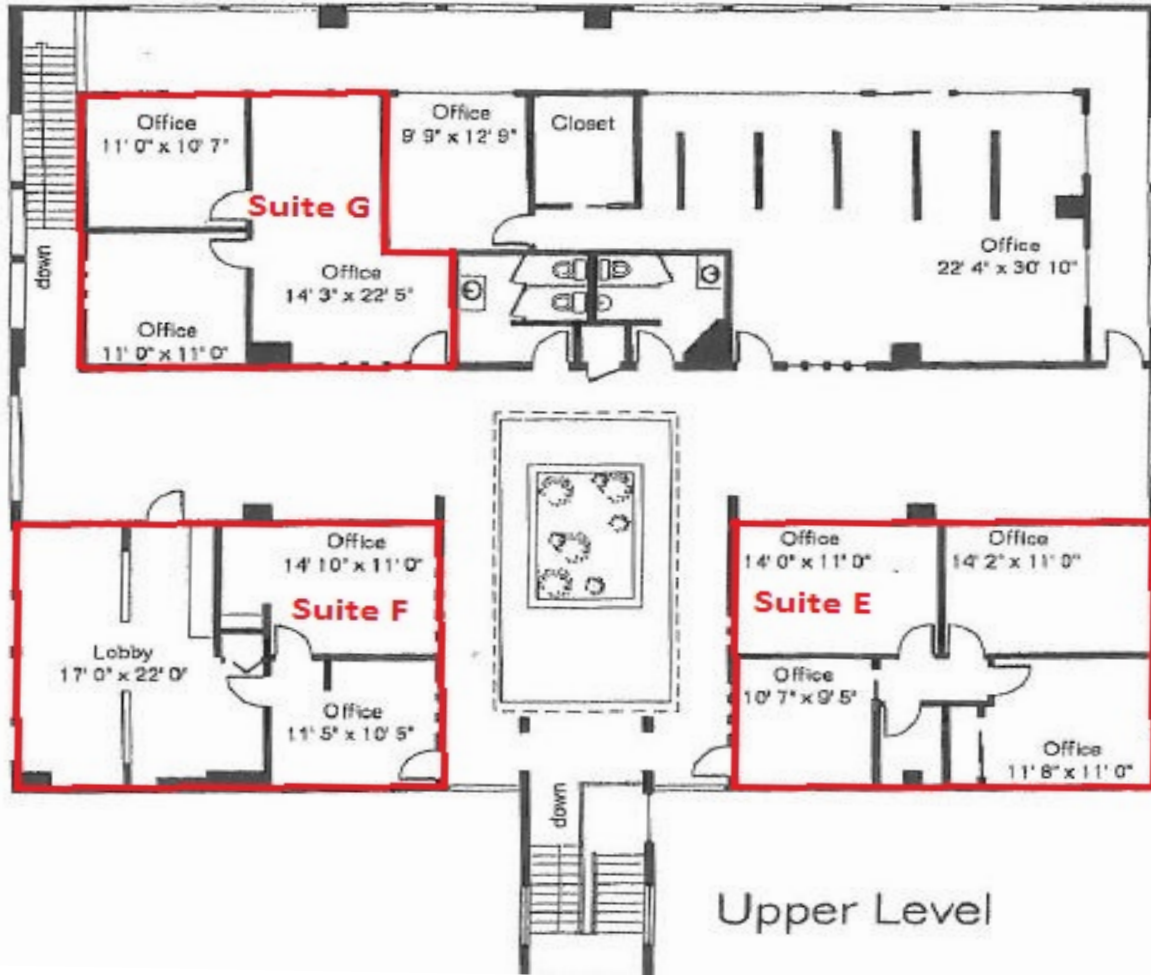

Floor Plan

PROFESSIONAL OFFICE

For more information, please contact:

Isaac Figueroa
Office Properties
+1 520 546 2743
ifigueroa@picor.com

PICOR Commercial Real Estate Services
1100 N. Wilmot Road, Suite 200
Tucson, Arizona 85712
phone: +1 520 748 7100
picor.com