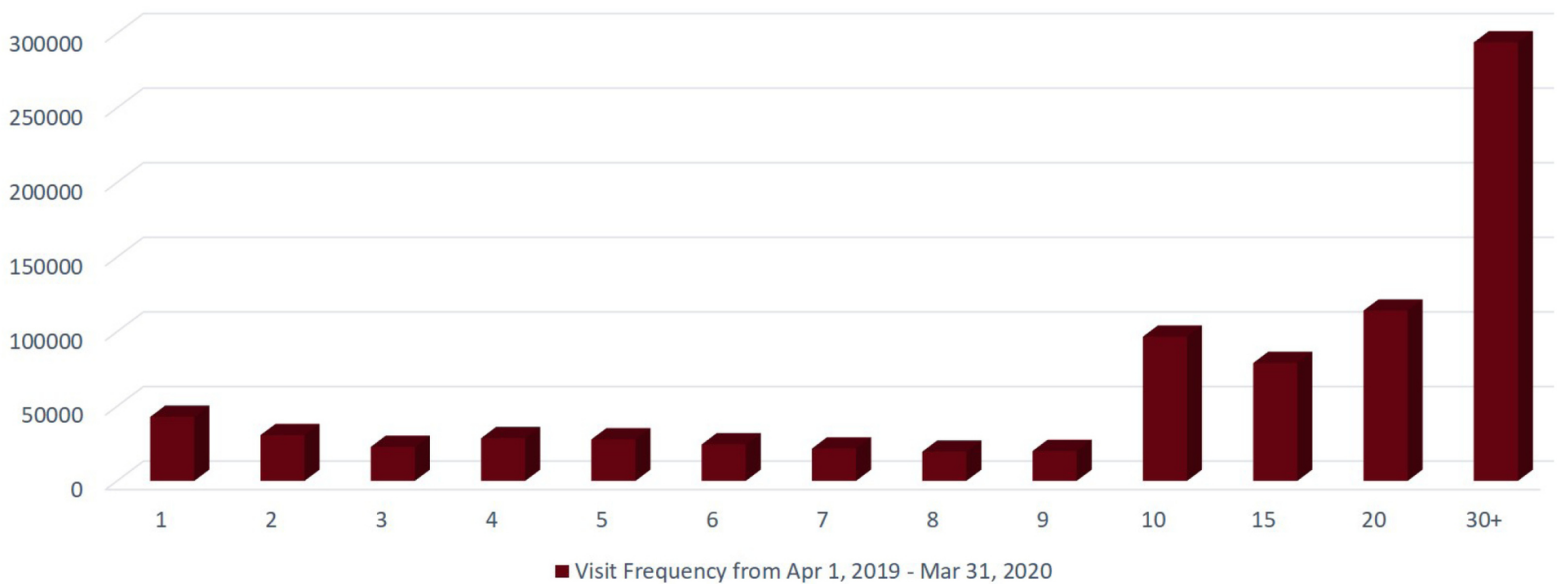

Customer Visit Frequency