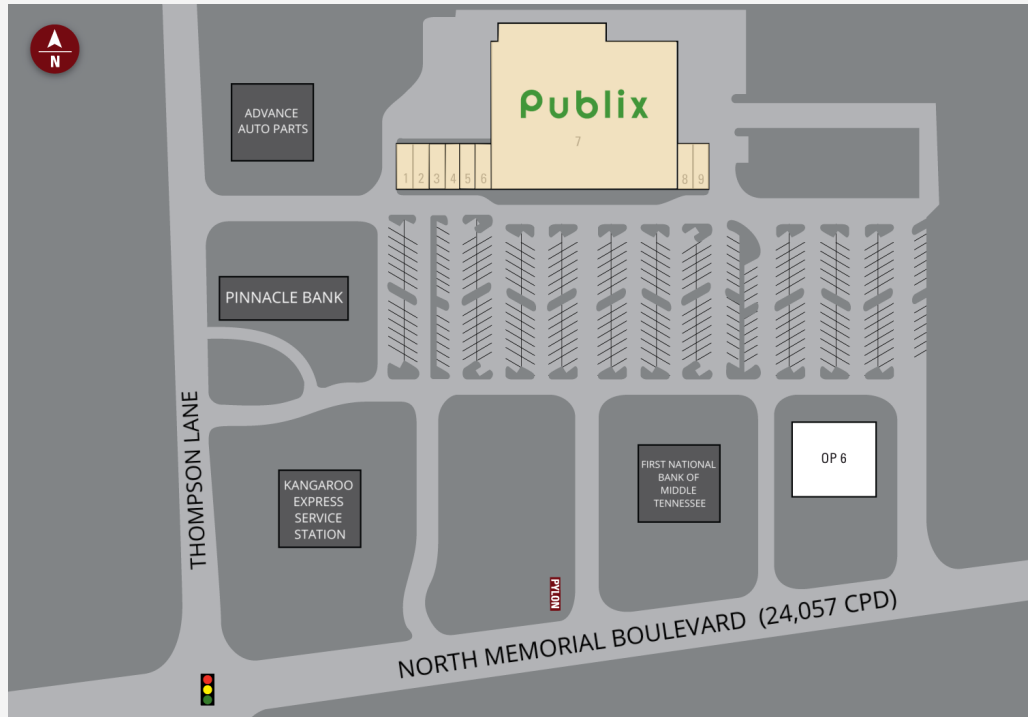

Publix 1164 - Publix at North Murfreesboro

3415 Memorial Boulevard
Murfreesboro, TN 37129
Lat 35.912, Long -86.386