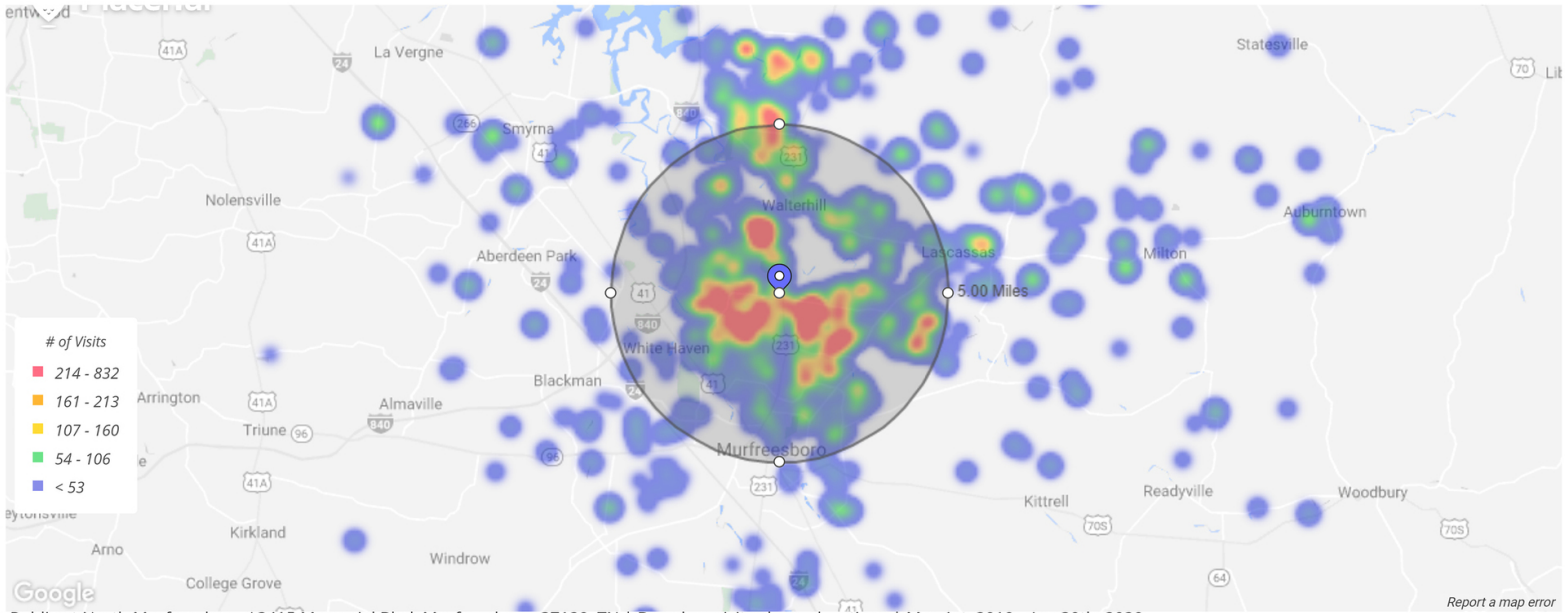

DEMOGRAPHICS - MAY 2020

Trade Area Population
Actual Foot Traffic Within 5 Miles
29,917

Trade Area Population
Within 5-Mile Radius
72,280

Avg. HH Income
Actual Foot Traffic Within 5 Miles
\$79,982

Avg. HH Income
Within 5-Mile Radius
\$56,077

Publix 1164 - Publix at North Murfreesboro

3415 Memorial Boulevard
Murfreesboro, TN 37129
Lat 35.912, Long -86.386

True Trade Area Map vs 5-Mile Radius

Customer Visit Frequency

For a complete directory of our listings visit our website:
www.crossmanco.com