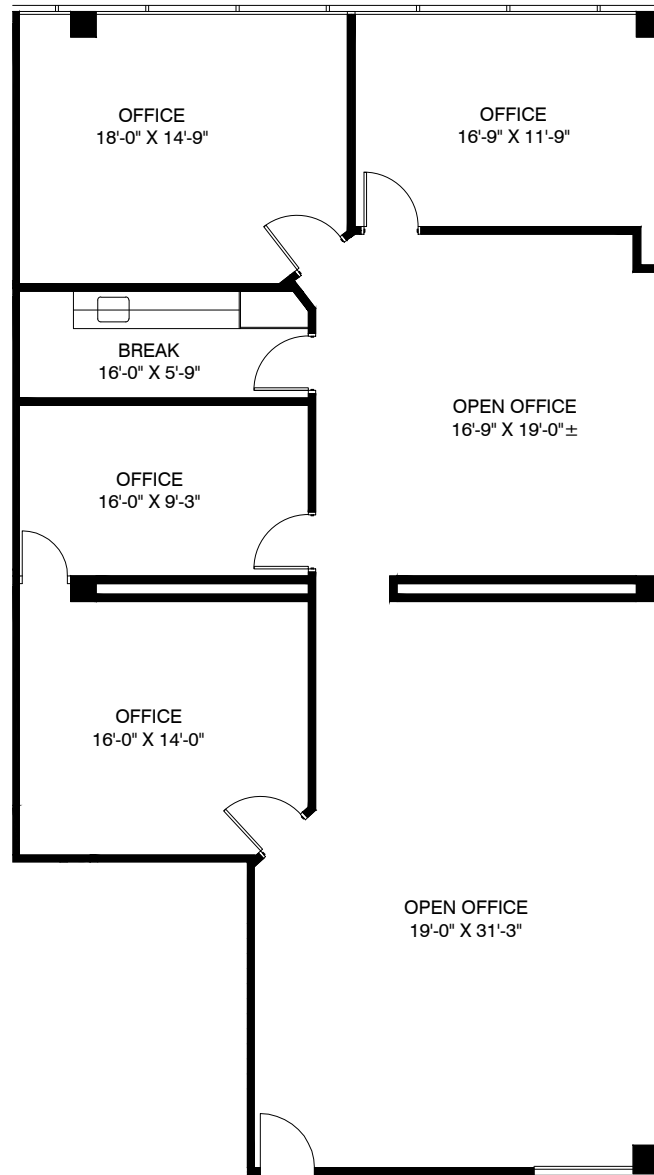

KEYPLAN - 1ST FLOOR

LEASING CONTACT:

JUSTIN SMITH

jsmith@txreproperties.com

214-207-7173

COLE MOREANO

cmoreano@txreproperties.com

214-995-1797

CENTRE AT BROOKHOLLOW

2261 BROOKHOLLOW PLAZA DR. ARLINGTON, TX 76006

SUITE 104

2,426 RSF