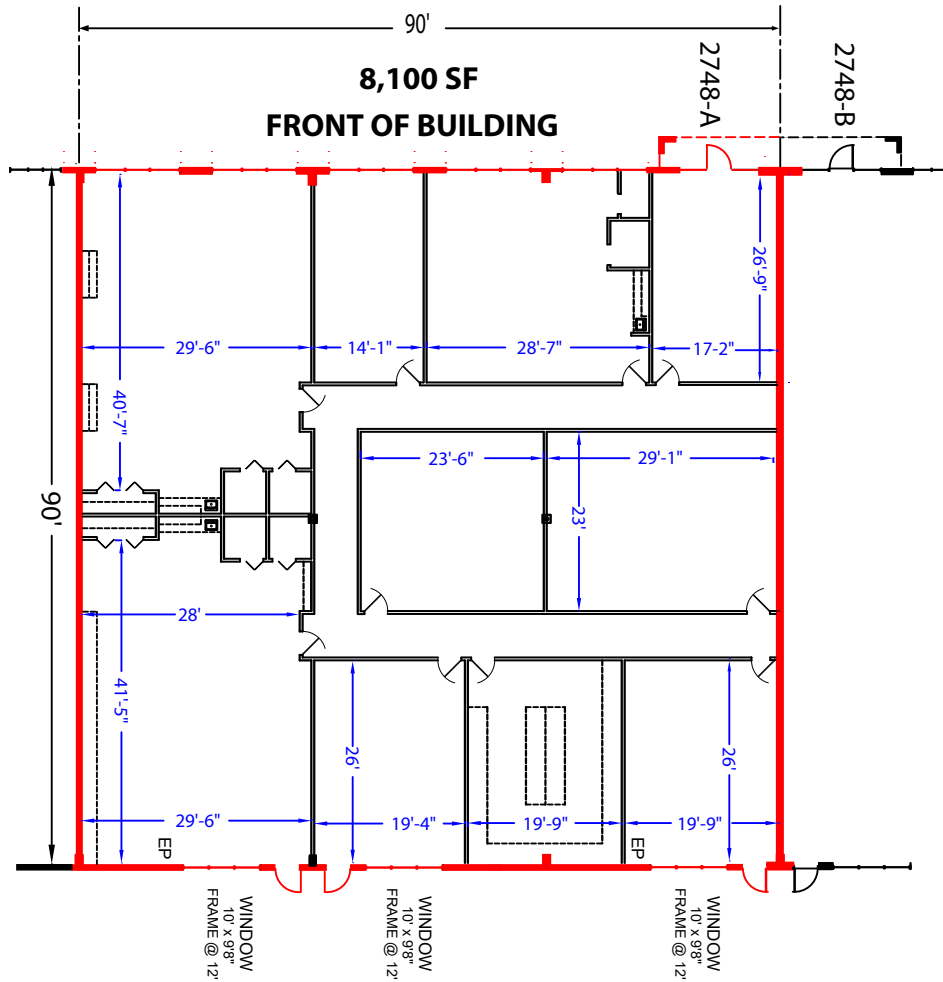

Suite 2748-A
8,100 sf

avisonyoung.com

Lisa Ross, SIOR
D 813 314 7798
lisa.ross@avisonyoung.com

Trey Carswell, SIOR
D 813 444 0627
trey.carswell@avisonyoung.com