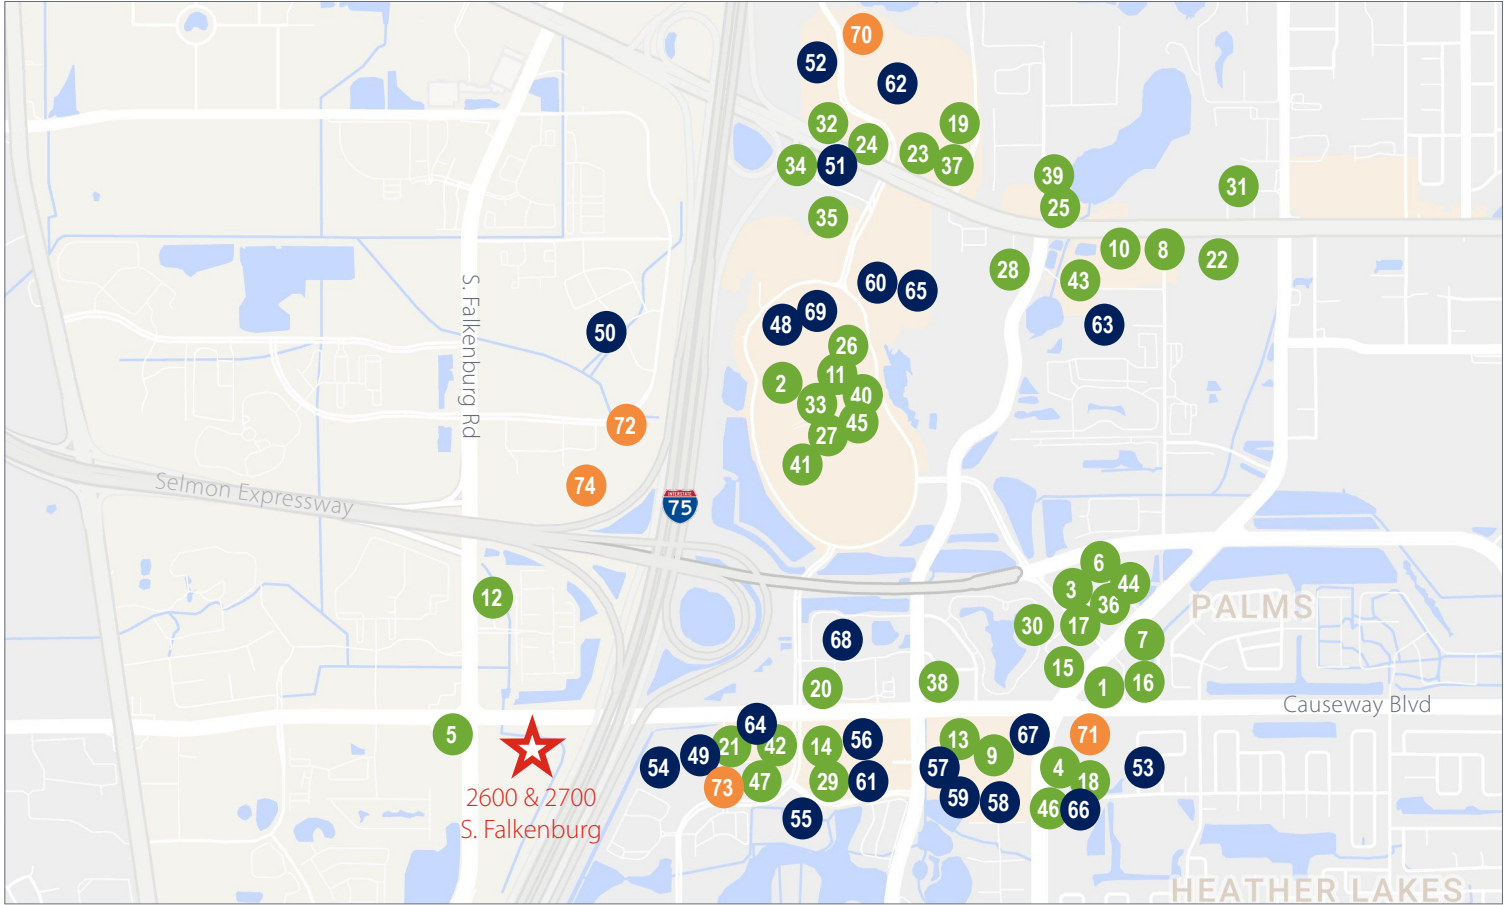

**Trey Carswell**, SIOR  
D 813 444 0627  
[trey.carswell@avisonyoung.com](mailto:trey.carswell@avisonyoung.com)

**DINING**

- 1 Applebee's Grill & Bar
- 2 Bahama Breeze
- 3 Black Rock Bar & Grill
- 4 Bonefish Grill
- 5 Box of Cubans
- 6 Buffalo Wild Wings
- 7 Carrabba's Italian Grill
- 8 Chicago's Best Burgers
- 9 Chick-Fil-A
- 10 Chili's Grill & Bar
- 11 Chipotle Mexican Grill
- 12 Culver's
- 13 First Watch Brandon
- 14 Ford's Garage
- 15 Genghis Grill
- 16 Golden Corral Buffet
- 17 Hamburger Mary's
- 18 Jasmine Thai

- 19 Kobe Japanese Steakhouse
- 20 LongHorn Steakhouse
- 21 Mellow Mushroom
- 22 Miller's Ale House
- 23 Moe's Southwest Grill
- 24 Olive Garden
- 25 Outback Steakhouse
- 26 Panda Express
- 27 Panera Bread
- 28 PDQ
- 29 Pitas Republic
- 30 Pollo Tropical
- 31 Portillo's Hot Dogs
- 32 Red Lobster
- 33 Red Robin Gourmet Burgers
- 34 Romano's Macaroni Grill
- 35 Smokey Bones Bar & Fire Grill
- 36 Square 1
- 37 Starbucks
- 38 Steak 'n Shake

- 39 Sushi Maru
- 40 Thai Max
- 41 The Cheesecake Factory
- 42 Tijuana Flats
- 43 Tres Amigos Cantina
- 44 Tsunami Sushi & Hibachi Grill
- 45 Villa Fesh Italian Kitchen
- 46 Village Inn
- 47 World of Beer

**RETAIL**

- 48 Apple
- 49 AT&T
- 50 Bass Pro Shops
- 51 Barnes & Noble
- 52 Best Buy
- 53 Brandon Centre South
- 54 Costco
- 55 Kohl's Brandon
- 56 Lake Brandon Plaza
- 57 Lake Brandon Village

- 58 Lowe's
- 59 Petsmart
- 60 Plaza at Brandon Town Ctr
- 61 Publix
- 62 Regency Square
- 63 Sam's Club
- 64 Sprint
- 65 Target
- 66 The UPS Store
- 67 Verizon
- 68 Walmart
- 69 Westfield Brandon