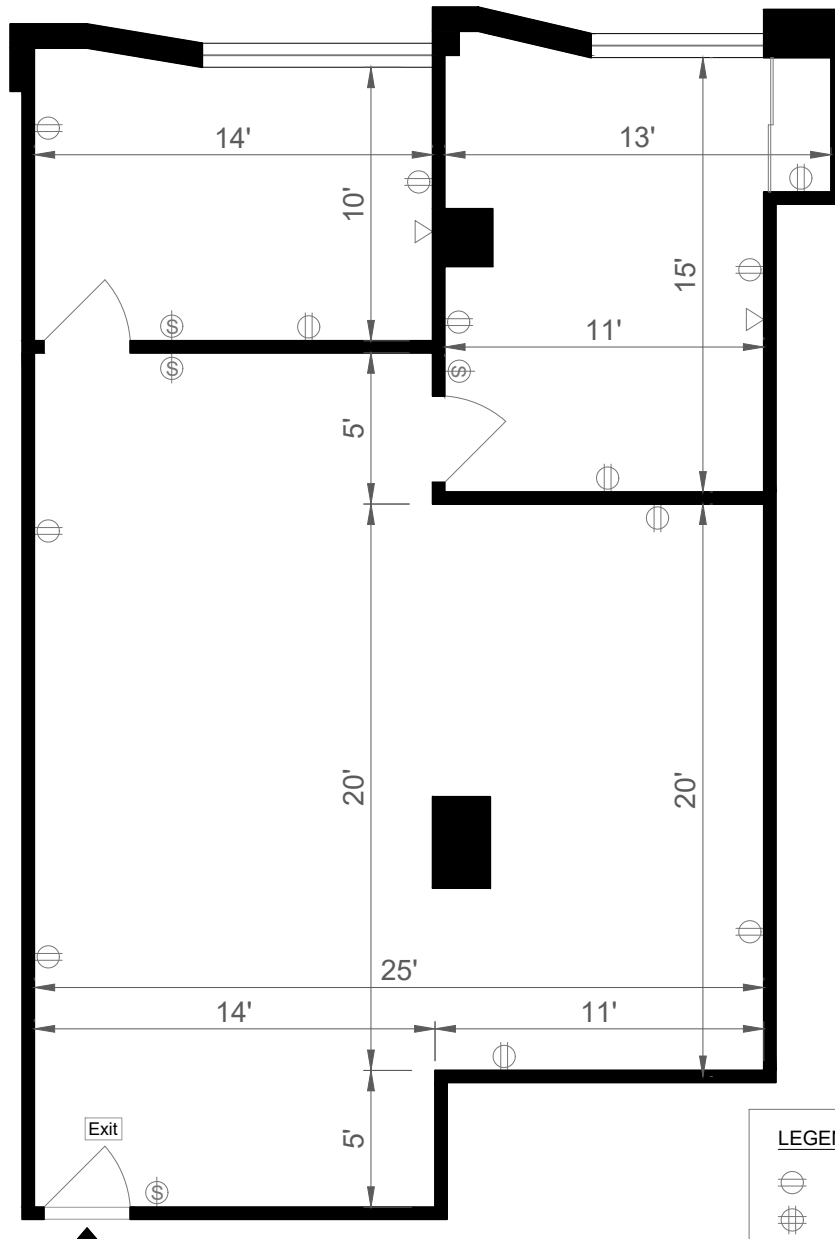

ICON OFFICE BUILDING

1895 TYLER STREET - SUITE 408 | HOLLYWOOD, FL 33020

1,334 Rentable SF

LEGEND:	
	DOUBLE RECEPTACLE
	QUAD RECEPTACLE
	SINGLE SWITCH
	DOUBLE SWITCH
	ELECTRICAL PANEL
	VOICE RECEPTACLE