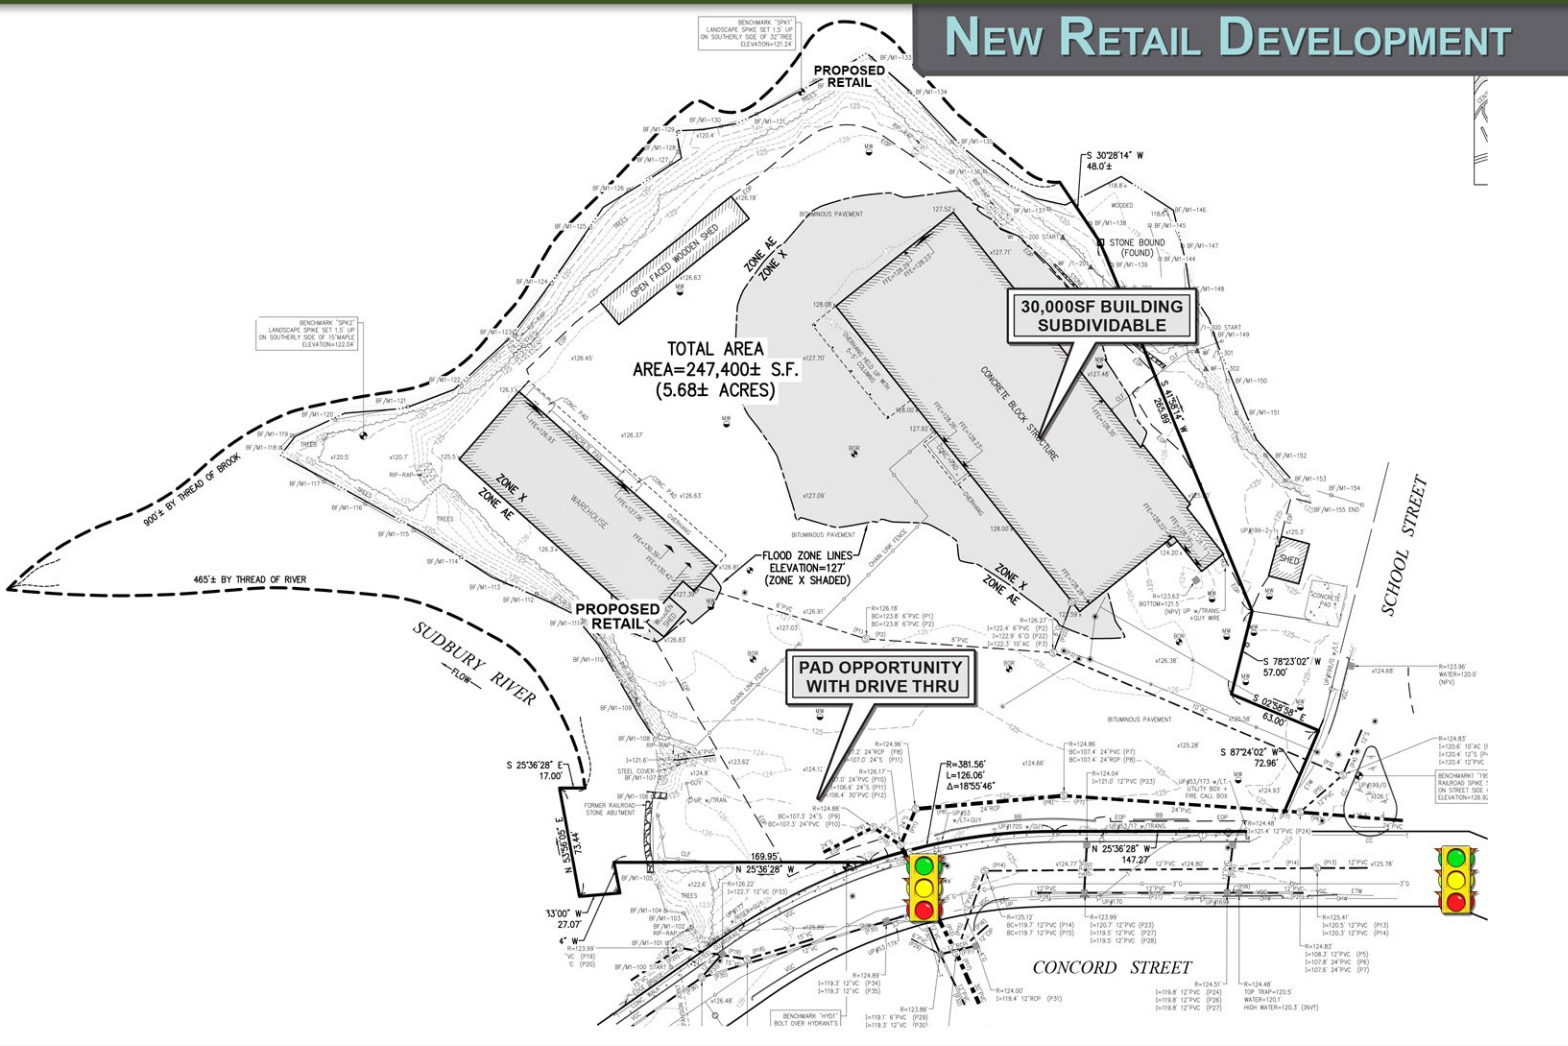

2 SCHOOL STREET FRAMINGHAM, MASSACHUSETTS

2 SCHOOL STREET FRAMINGHAM, MASSACHUSETTS

- ### SITE FACTS
- Located at the intersection of School Street (Route 126) and Concord Street in Framingham, MA
 - Pad Sites available with drive-thrus available
 - 30,000sf existing building available
 - Pylon signage

NEW RETAIL DEVELOPMENT