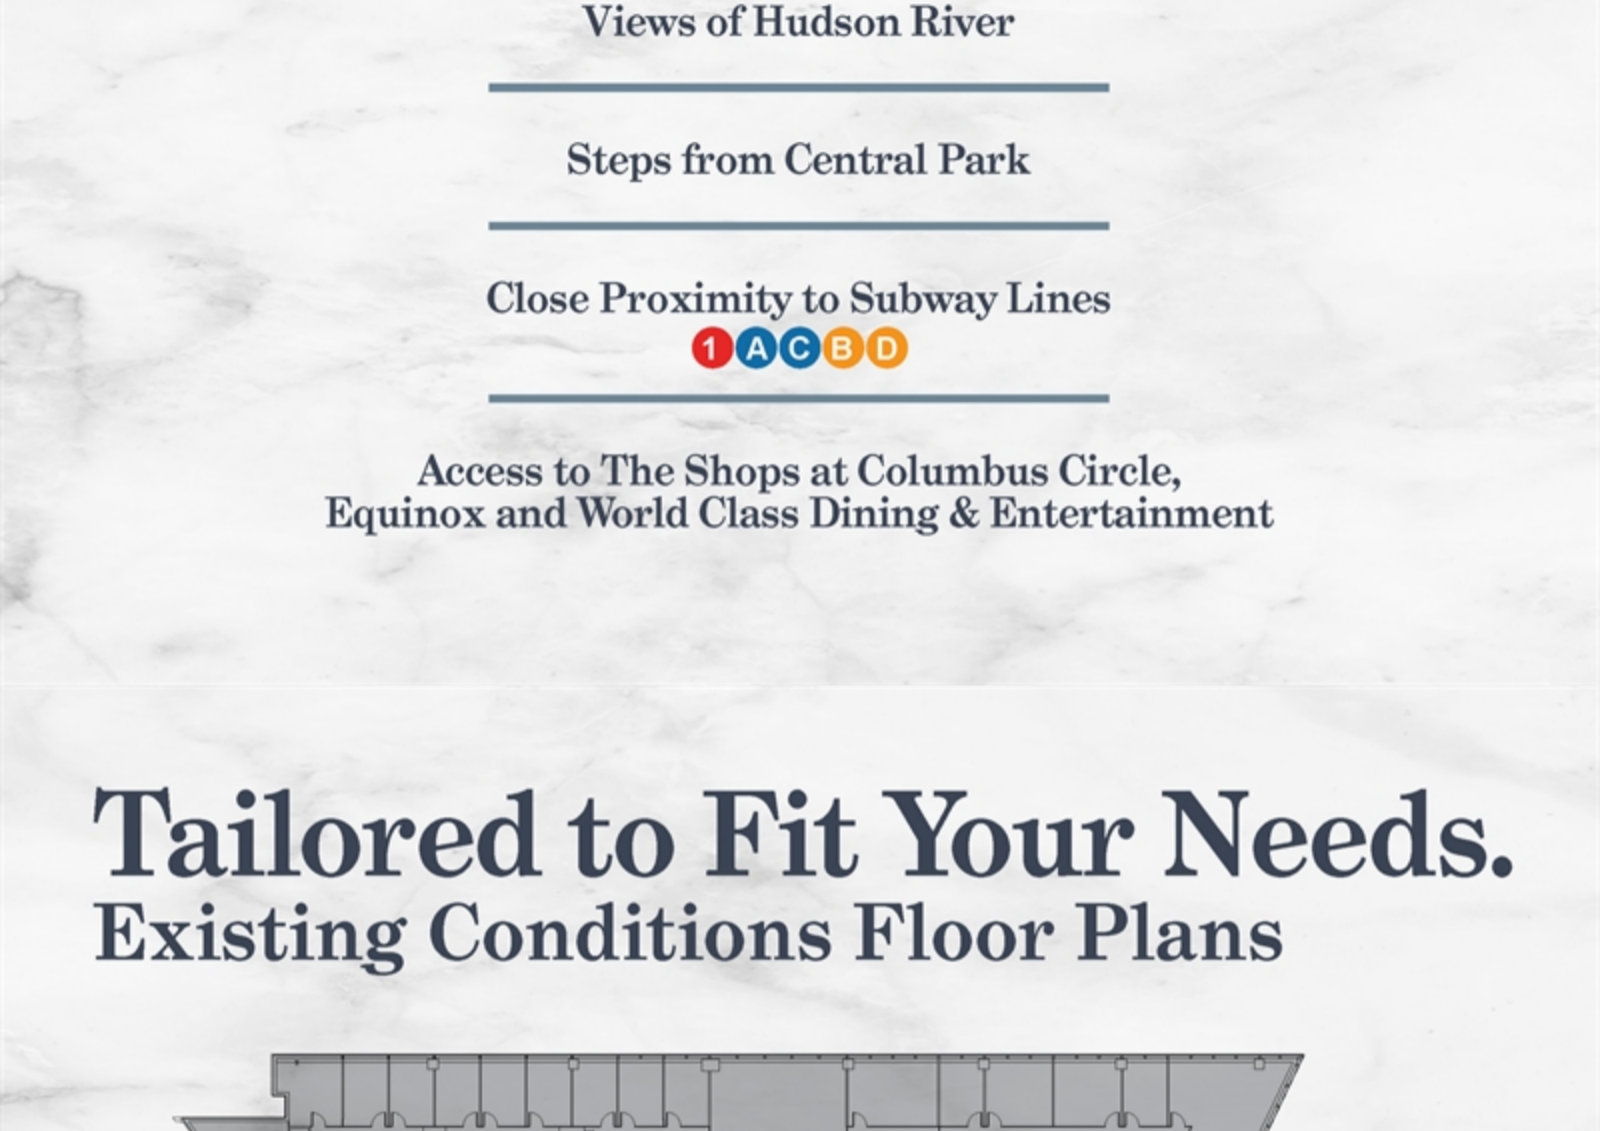

60 COLUMBUS CIRCLE

located at the intersection of work and life.

Unparalleled Opportunity.

available space.
partial 20th floor

option a
13,575 RSF
option b
7,545 RSF
option c
6,030 RSF

rental rate.
upon request

possession.
immediate

term.
negotiable

Endless Options.

Contiguous to a 149,886 RSF Block of Direct Available Space

Views of Hudson River

Steps from Central Park

Close Proximity to Subway Lines

Access to The Shops at Columbus Circle, Equinox and World Class Dining & Entertainment

Tailored to Fit Your Needs. Existing Conditions Floor Plans

When Time is of Value.

Commuting is a breeze when subway lines 1 A C B D are steps outside your door.

Commute times to... PENN STATION 8 minutes
 GRAND CENTRAL 13 minutes
 FULTON STATION 19 minutes