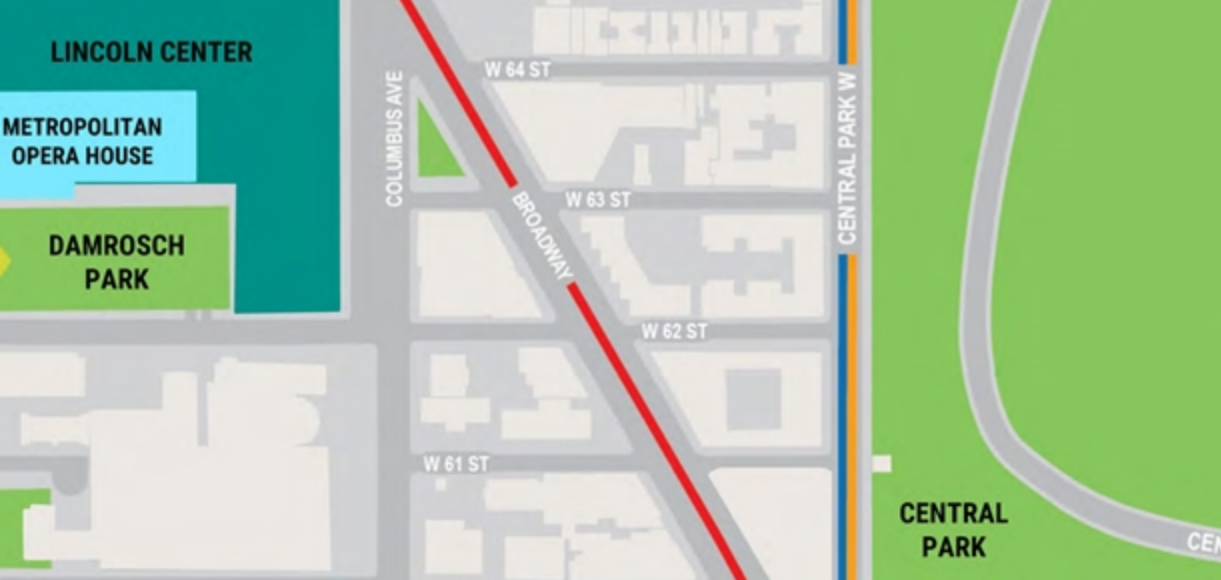

60 COLUMBUS CIRCLE

located at the intersection of work and life.

Unparalleled Opportunity.

available space.
partial 20th floor

option a
13,575 RSF
option b
7,545 RSF
option c
6,030 RSF

rental rate.
upon request

possession.
immediate

term.
negotiable

Endless Options.

Contiguous to a 149,886 RSF Block of Direct Available Space

Views of Hudson River

Steps from Central Park

Close Proximity to Subway Lines

Access to The Shops at Columbus Circle, Equinox and World Class Dining & Entertainment

Tailored to Fit Your Needs. Existing Conditions Floor Plans

When Time is of Value.

Commuting is a breeze when subway lines 1 A C B D are steps outside your door.

Commute times to... PENN STATION 8 minutes
 GRAND CENTRAL 13 minutes
 FULTON STATION 19 minutes