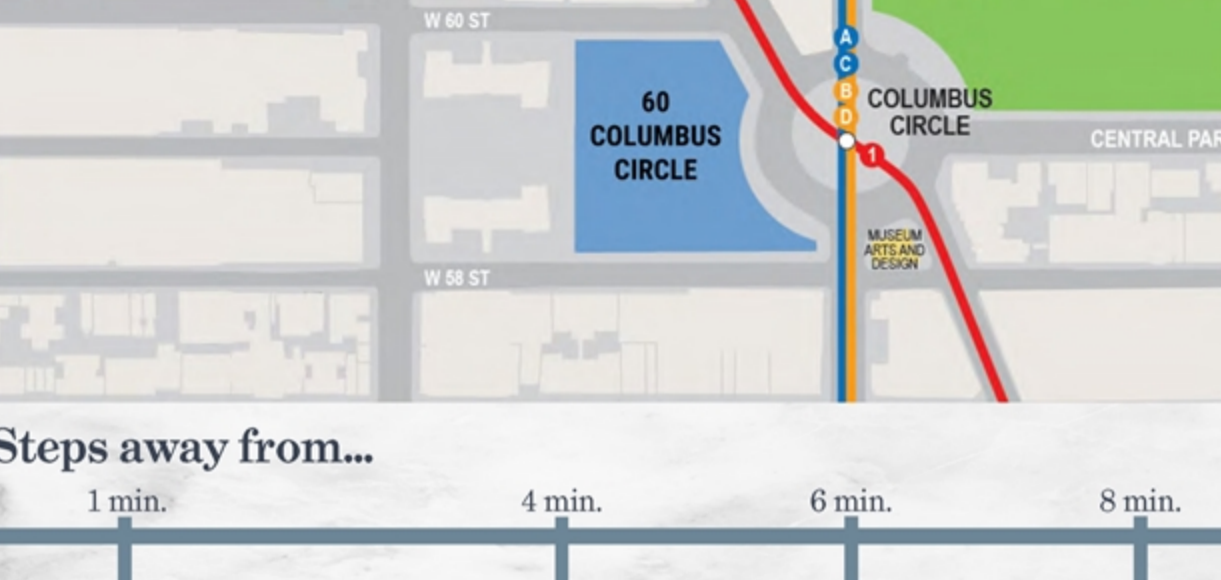

60 COLUMBUS CIRCLE

located at the intersection of work and life.

Unparalleled Opportunity.

available space.
partial 20th floor

option a
13,575 RSF
option b
7,545 RSF
option c
6,030 RSF

rental rate.
upon request

possession.
immediate

term.
negotiable

Endless Options.

Contiguous to a 149,886 RSF Block of Direct Available Space

Views of Hudson River

Steps from Central Park

Close Proximity to Subway Lines

Access to The Shops at Columbus Circle, Equinox and World Class Dining & Entertainment

Tailored to Fit Your Needs. Existing Conditions Floor Plans

When Time is of Value.

Commuting is a breeze when subway lines 1 A C B D are steps outside your door.

Commute times to... PENN STATION 8 minutes
 GRAND CENTRAL 13 minutes
 FULTON STATION 19 minutes