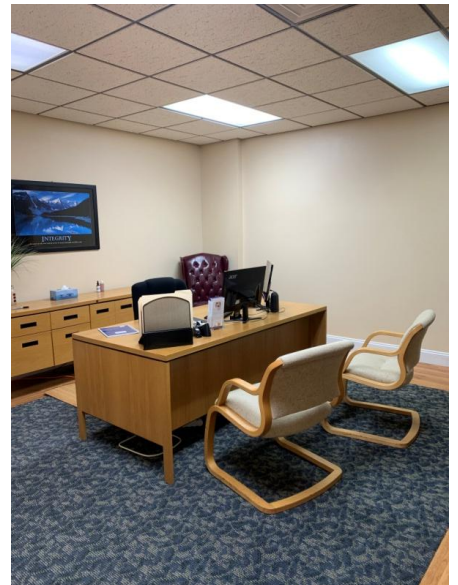

137 Production Dr. Avon, IN 46123
Inquires Contact: Julie 317-696-3050