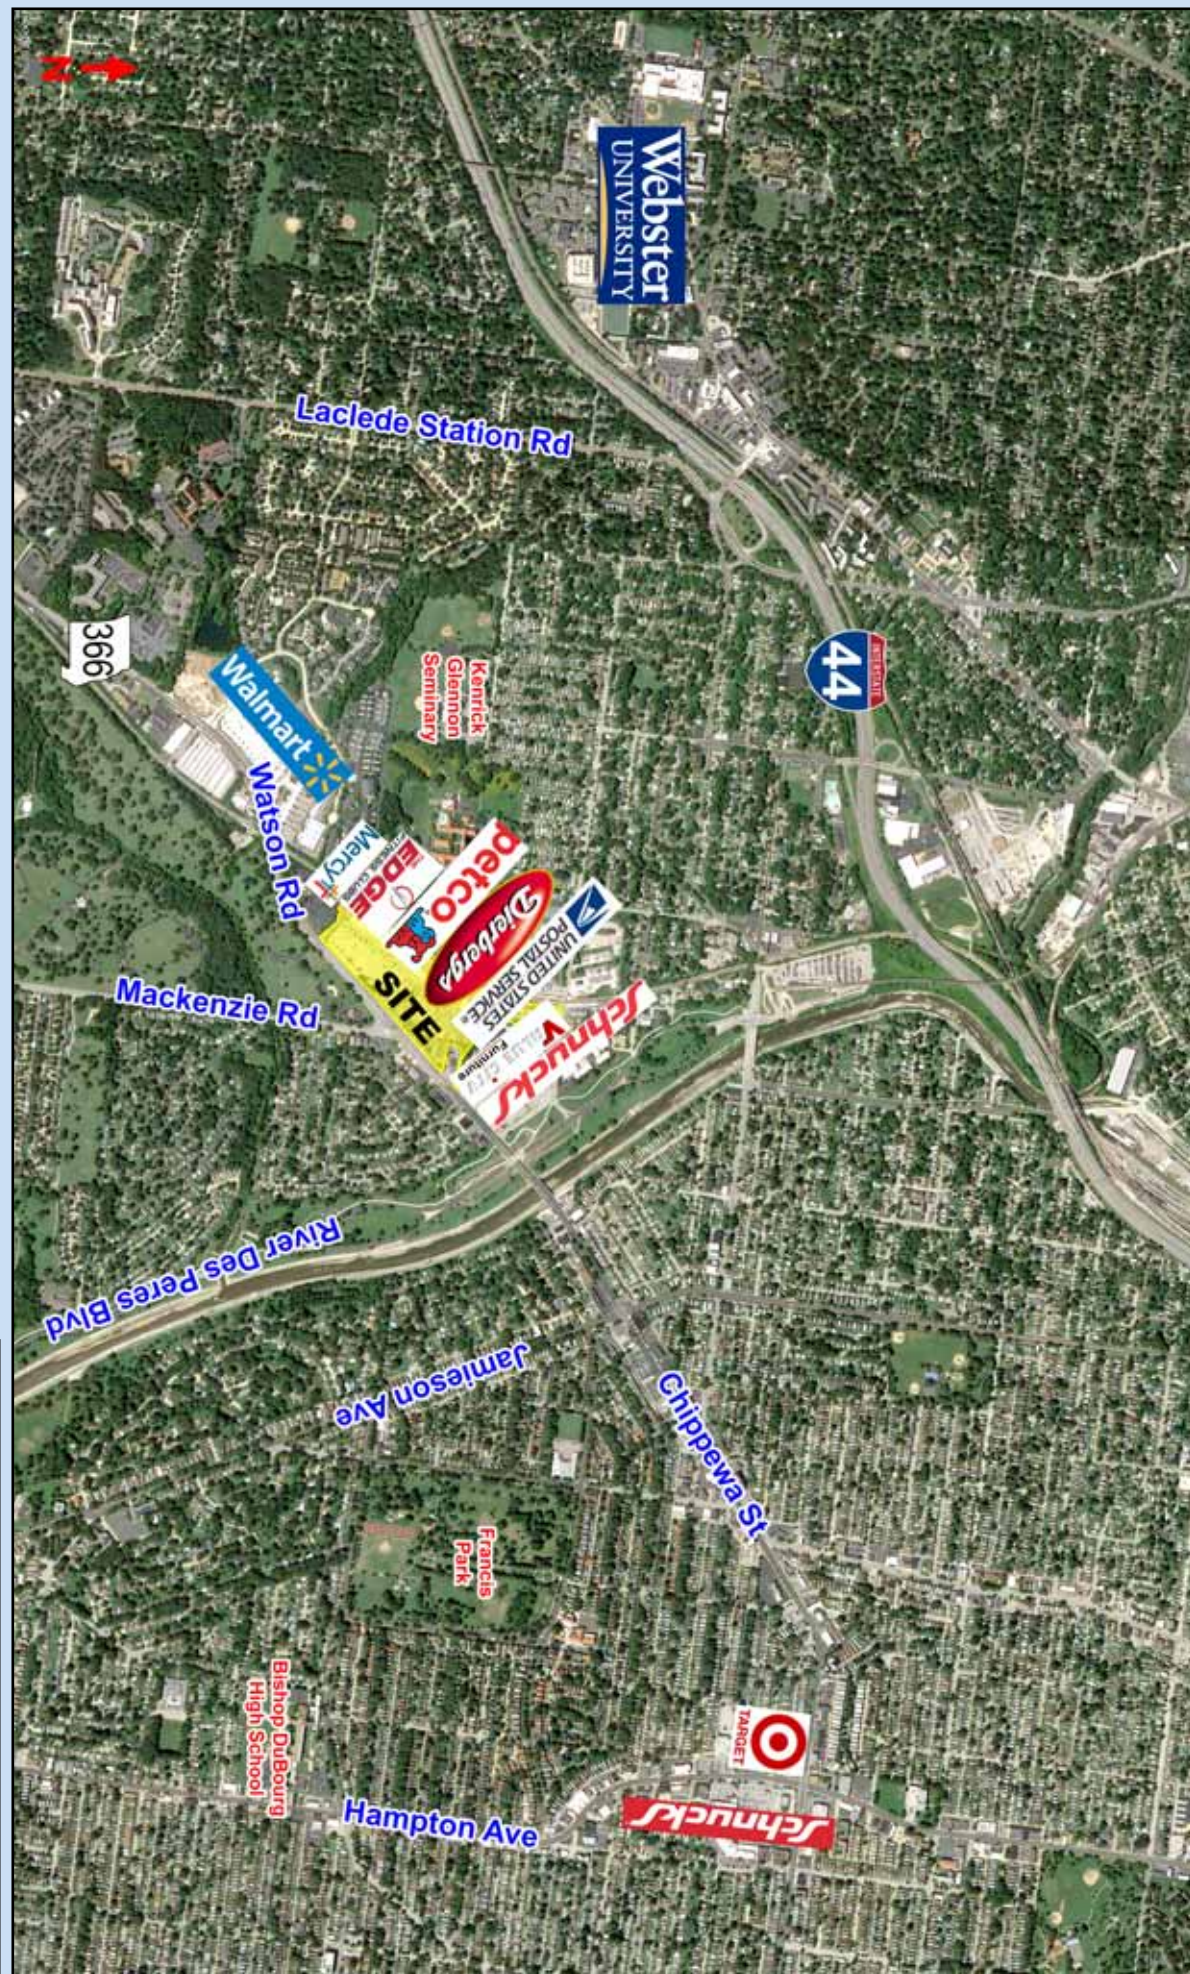

Dierbergs Mackenzie Pointe

Watson Road at Mackenzie Road
Shrewsbury, Missouri

For More Information Contact:

Weller Meyer • 314-492-5007

wmeyer@caplaco.com

314-276-5332 cell

11850 Studt Avenue

P.O. Box 419121

St. Louis, Missouri 63141

Demographics	1-Mile	3-Mile	5-Mile
2017 Population	13,018	139,791	351738
2017 Households	6,608	66,454	159,262
2017 Average Household Income	$73,353	$75,784	$79,636

- Located in the heart of St. Louis County, Missouri.
- Anchored by Dierbergs, Dressbarn-Petco and US Post Office.
- Traffic Count on Watson Road at Mackenzie Road is approximately 22,500 vehicles per day.