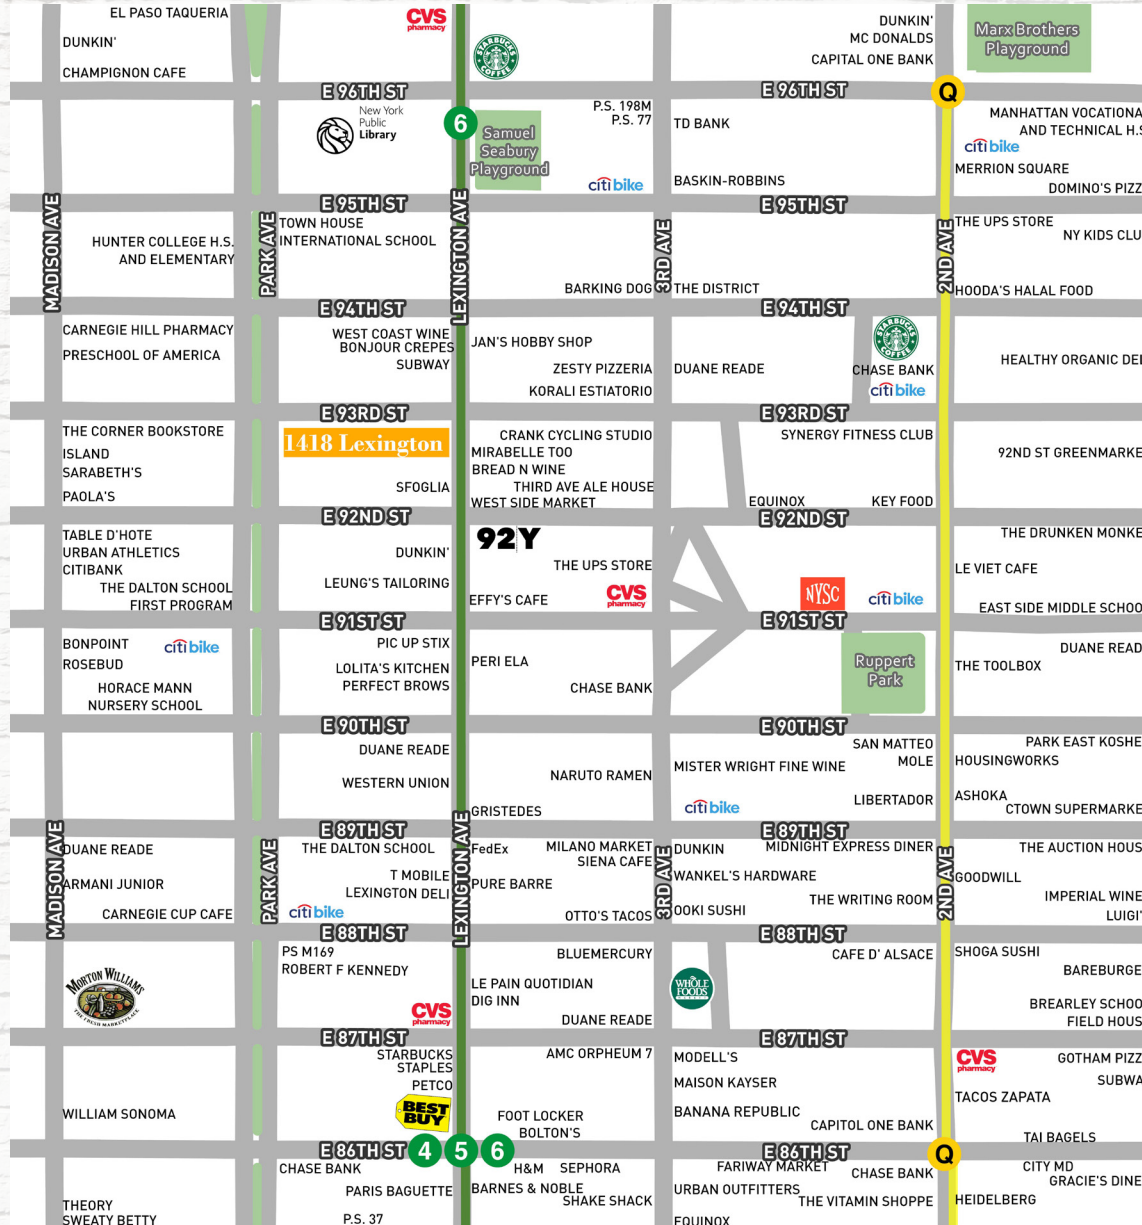

1418

Lexington Ave

Southwest Corner of 93rd Street
New York, NY 10128

Space Details

LOCATION

Southwest Corner of 93rd Street
New York, NY 10128

ADDRESS

1418 Lexington Ave

ASKING RENT

Upon Request

POSSESSION

Immediate

COMMENTS

- In the Heart of the Upper East Side
- Across the street from the 92nd Street Y

Floor Plan

Upper East Side - Retail Map