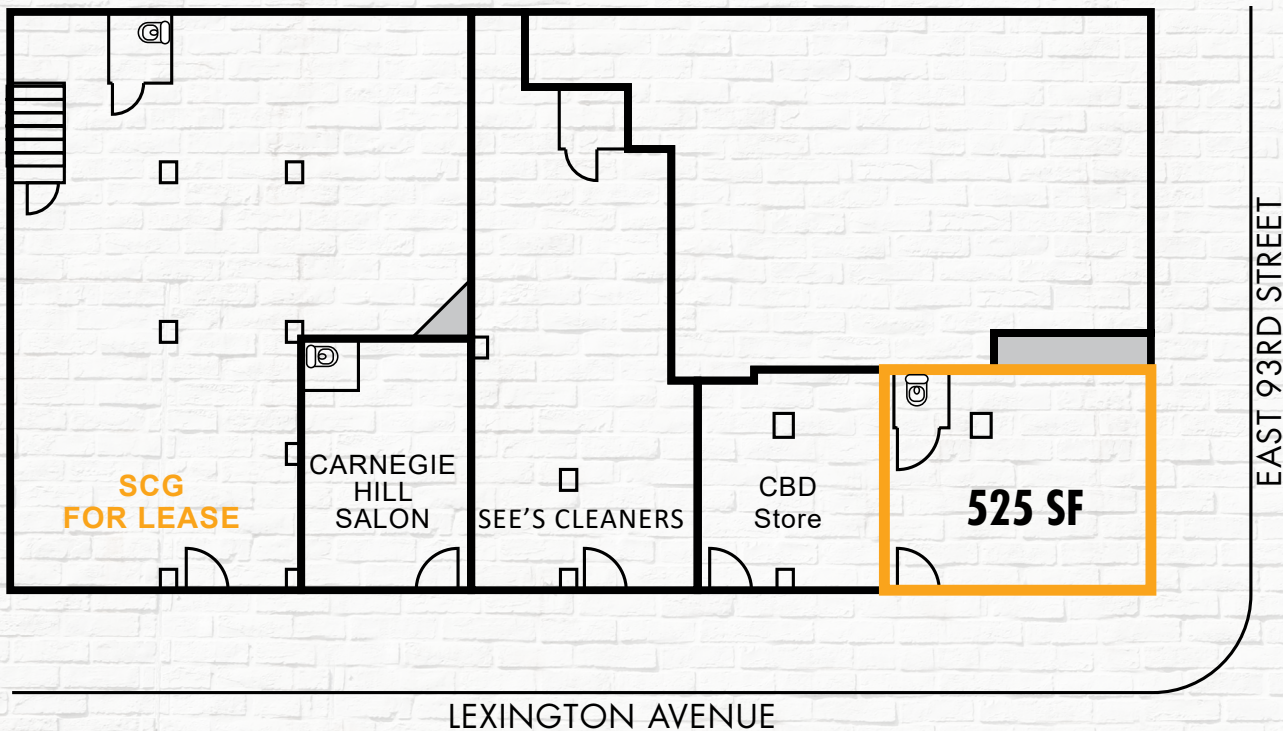

SIZE

Ground Floor: 525 SF
Basement Storage (Non-contiguous): 400 SF

CEILING HEIGHT

11'

FRONTAGE

40' Wraparound

TRANSPORTATION

4 5 6 Q

ASKING RENT

Upon Request

POSSESSION

Immediate

COMMENTS

- In the Heart of the Upper East Side
- Across the street from the 92nd Street Y

Floor Plan

Upper East Side - Retail Map