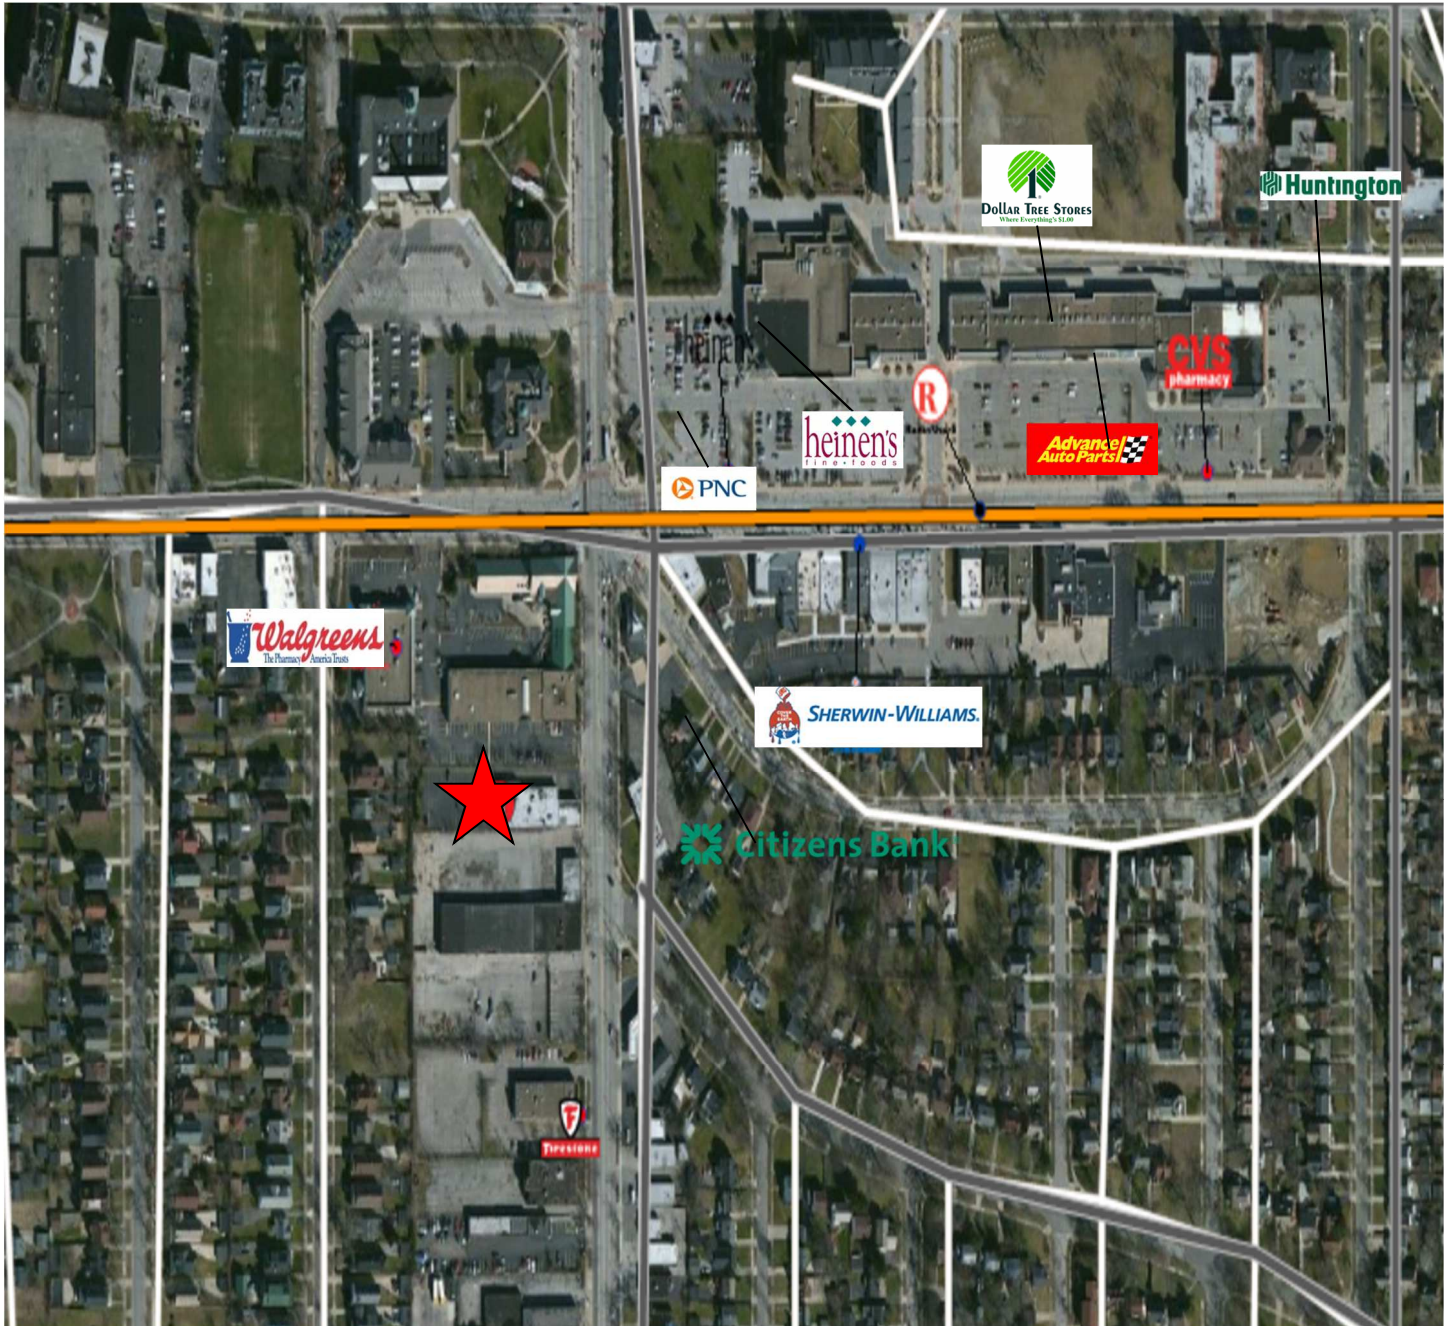

LEWIS ELECTRONICS 3536 Lee Road Shaker Heights, Ohio

Contact:
Eric J. Rivchun
ejrivchun@reisenfeld.com