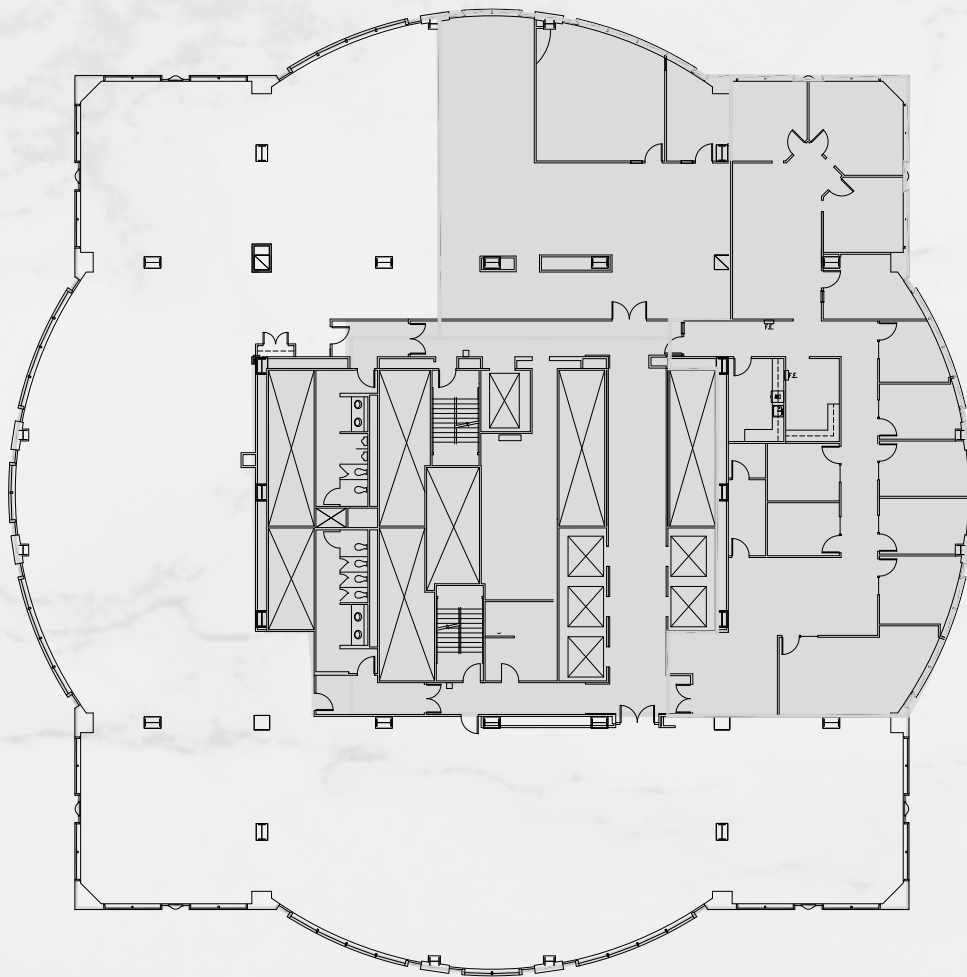

1201 THIRD

FLOOR 15
SUITE 1500 · 13,997 RSF

Views to
Lake Washington &
Cascade Mountains

Views to
Elliott Bay,
Olympic
Mountains &
Lake Union

Views to
Port of Seattle

Views to
Elliott Bay &
Olympic Mountains