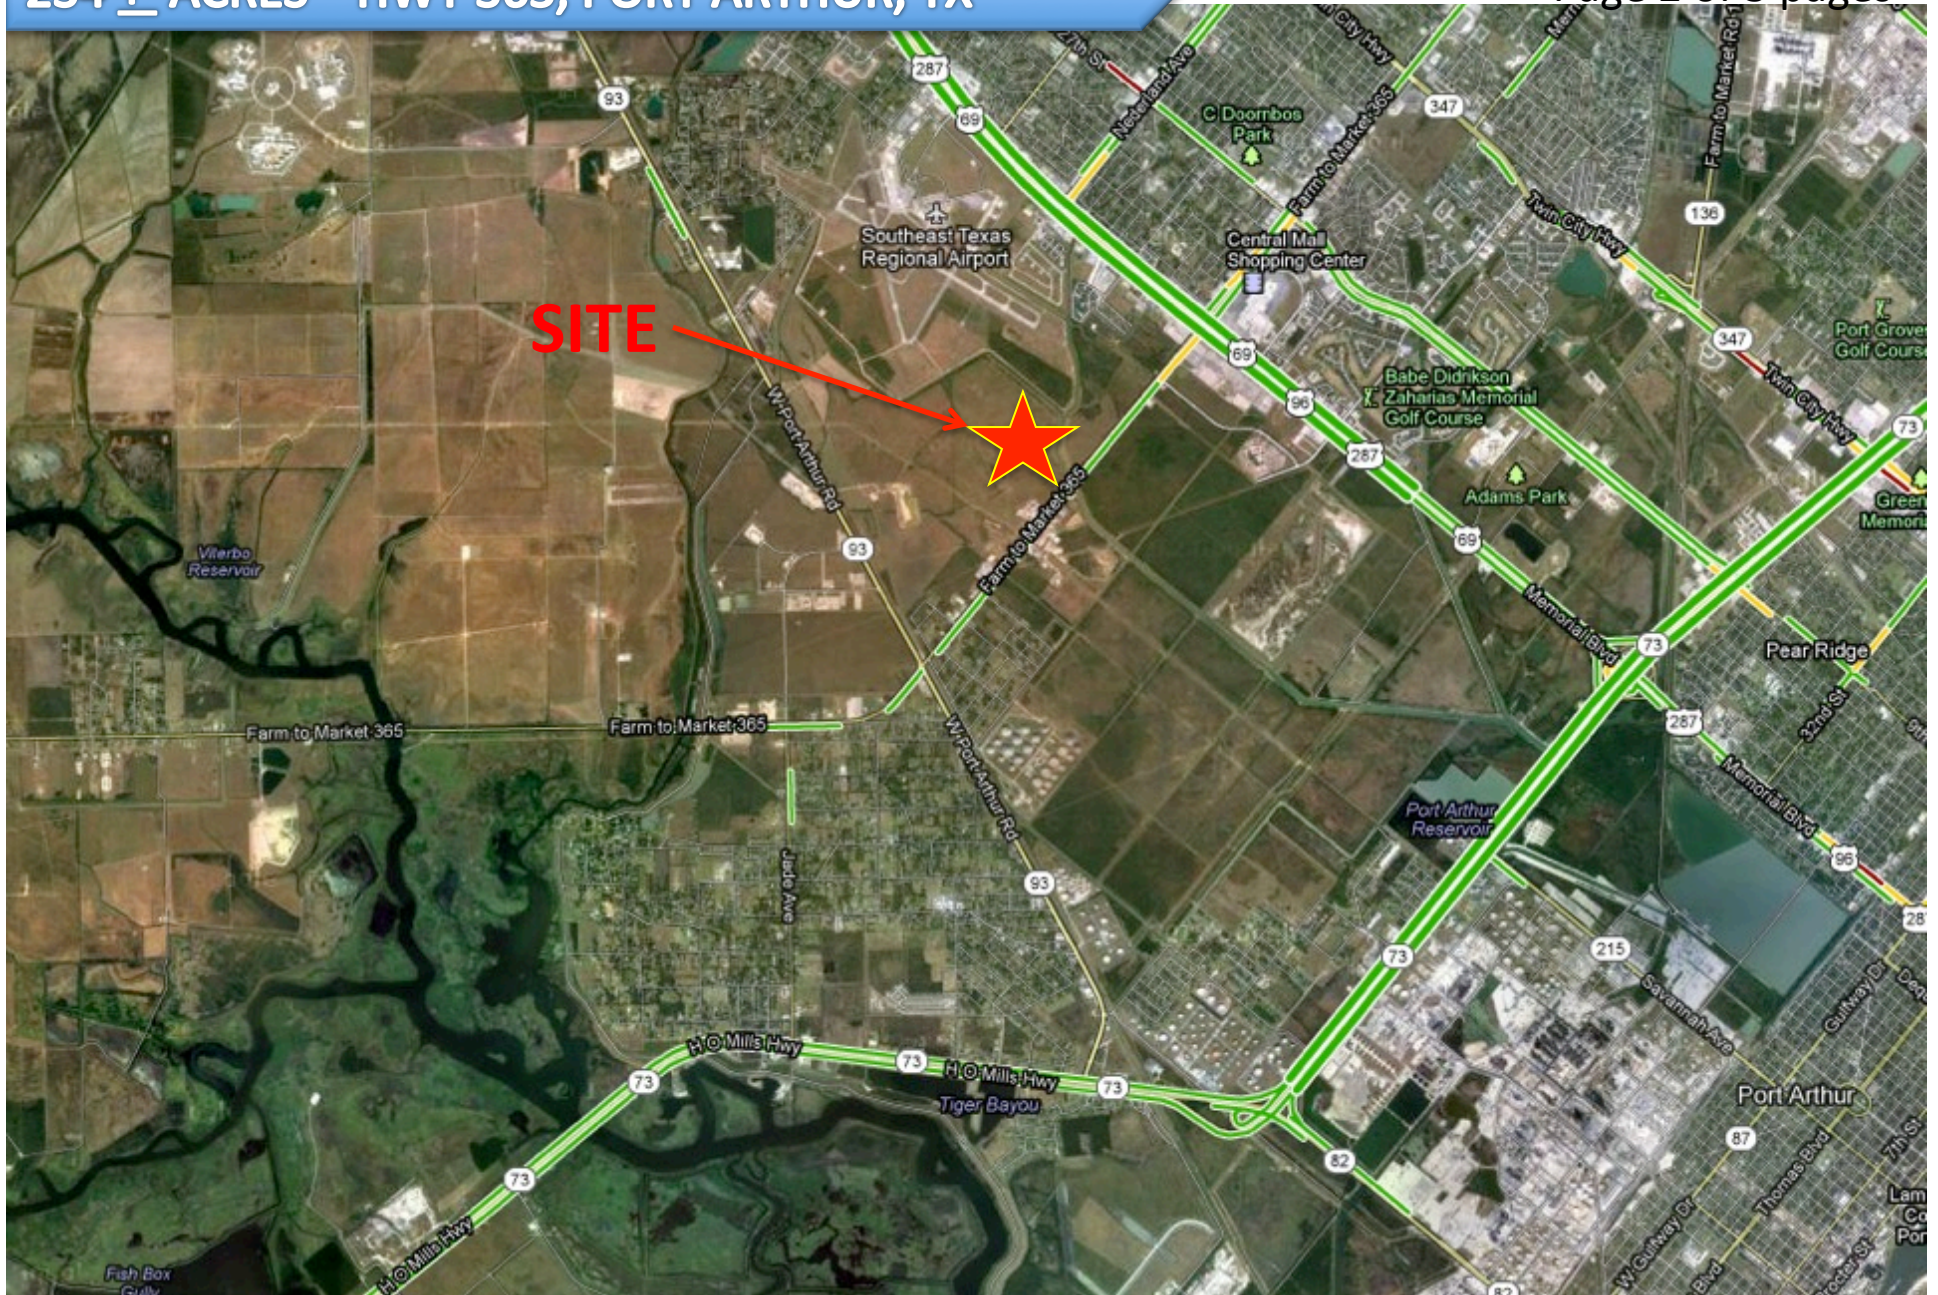

234 ± ACRES HWY 365, PORT ARTHUR, TX

234 ± ACRES – HWY 365, PORT ARTHUR, TX