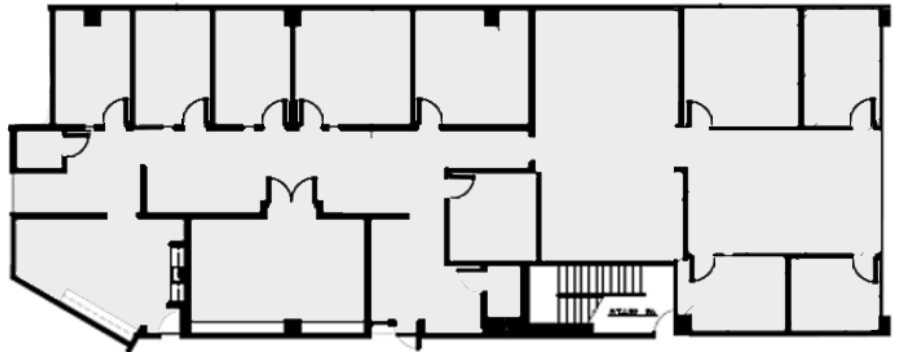

SUITE DETAILS

Suite	N306/E317
Sq. Ft.	4,768
Floor	3
View	Exterior
Entrances	2
Reception	1
Conference Room	1
Offices	14
Kitchen	1
Bullpen	1
Storage Closet	1
Electrical Room	1
Server Room	1
Supplemental HVAC	N