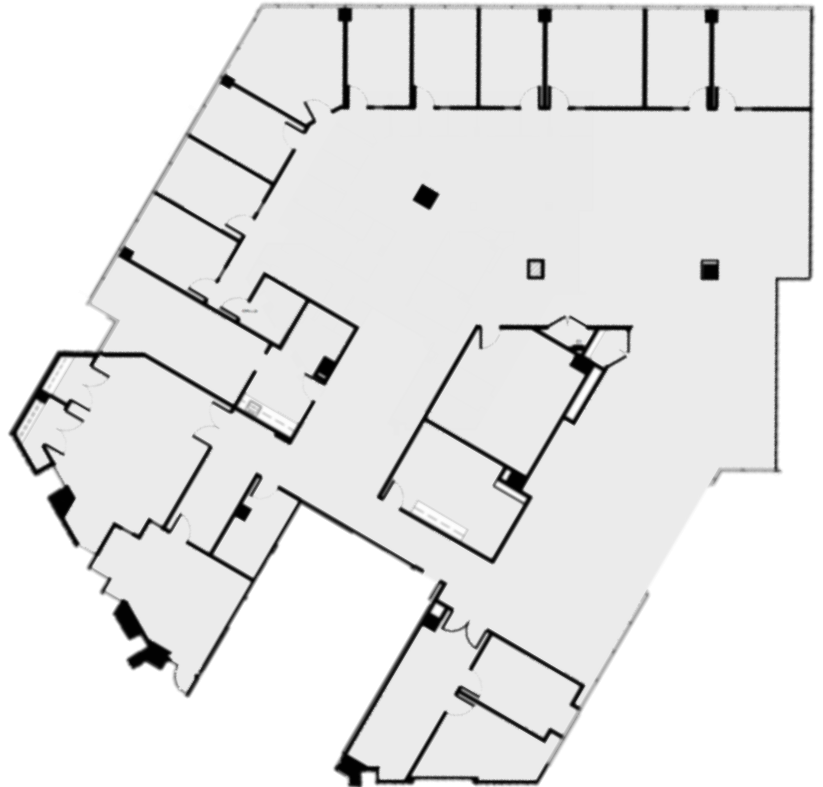

SUITE DETAILS

Suite	N201
Sq. Ft.	10,783
Floor	2
View	Both
Entrances	2
Reception	1
Conference Room	2
Offices	13
Kitchen	1
Bullpen	2
Storage Closet	5
Electrical Room	0
Server Room	1
Supplemental HVAC	N

KEY PLAN