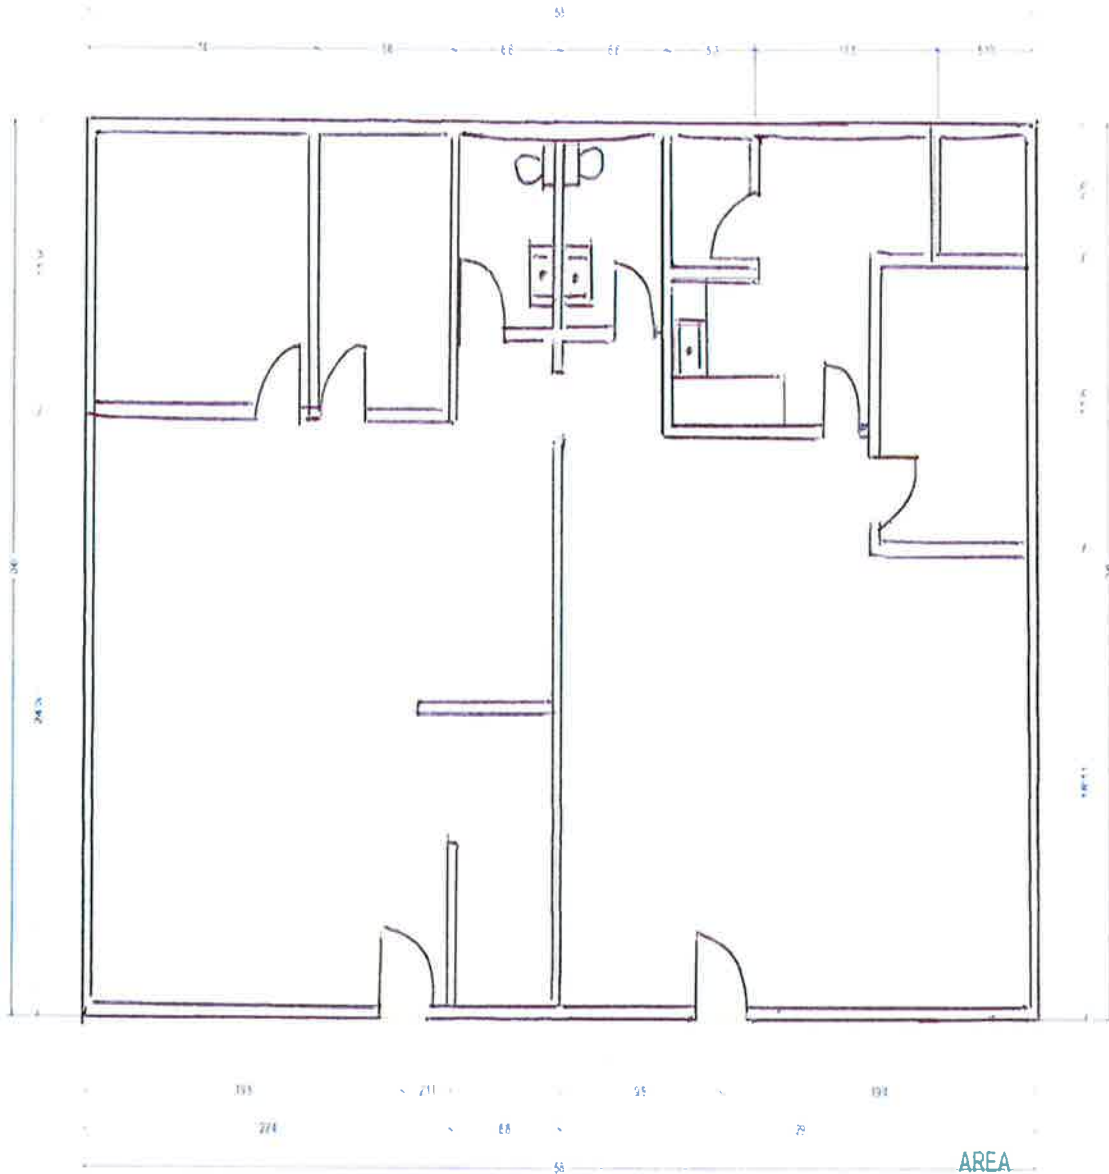

FLOOR PLAN

1044 Sq Feet

FIRST FLOOR

RAINIER AVENUE NORTH

AREA
2068 sq ft