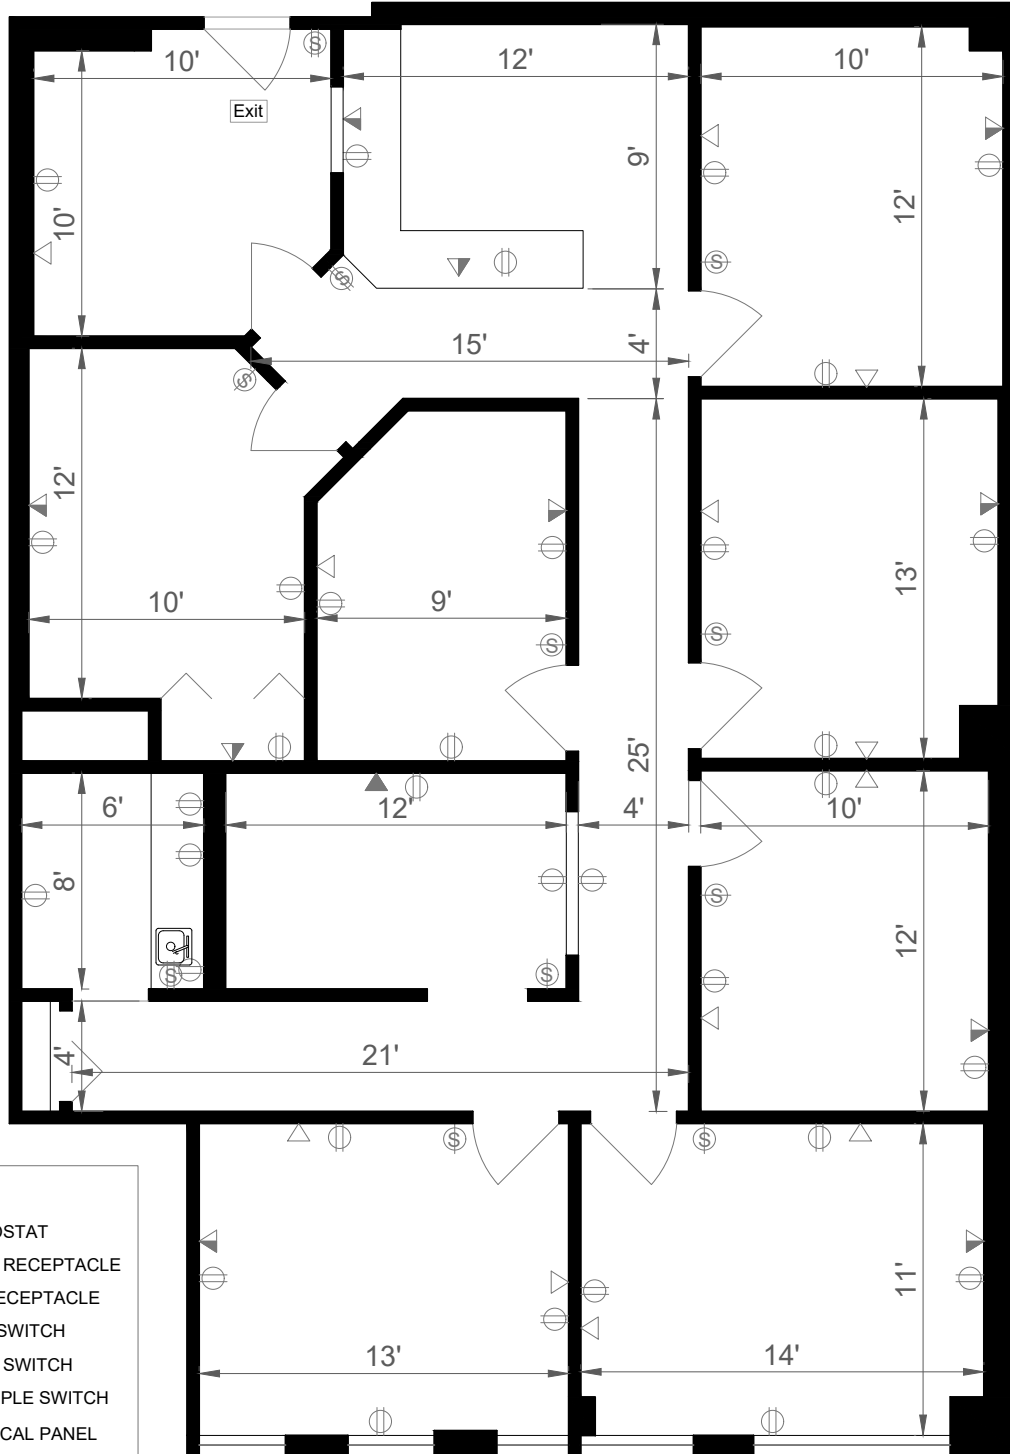

HARRISON EXECUTIVE CENTRE

1930 HARRISON STREET - SUITE 506 | HOLLYWOOD, FL 33020

LEGEND:

⊖	THERMOSTAT
⊕	DOUBLE RECEPTACLE
⊗	QUAD RECEPTACLE
Ⓢ	SINGLE SWITCH
Ⓣ	DOUBLE SWITCH
Ⓤ	QUATRUPLE SWITCH
■	ELECTRICAL PANEL

2,089 Rentable SF