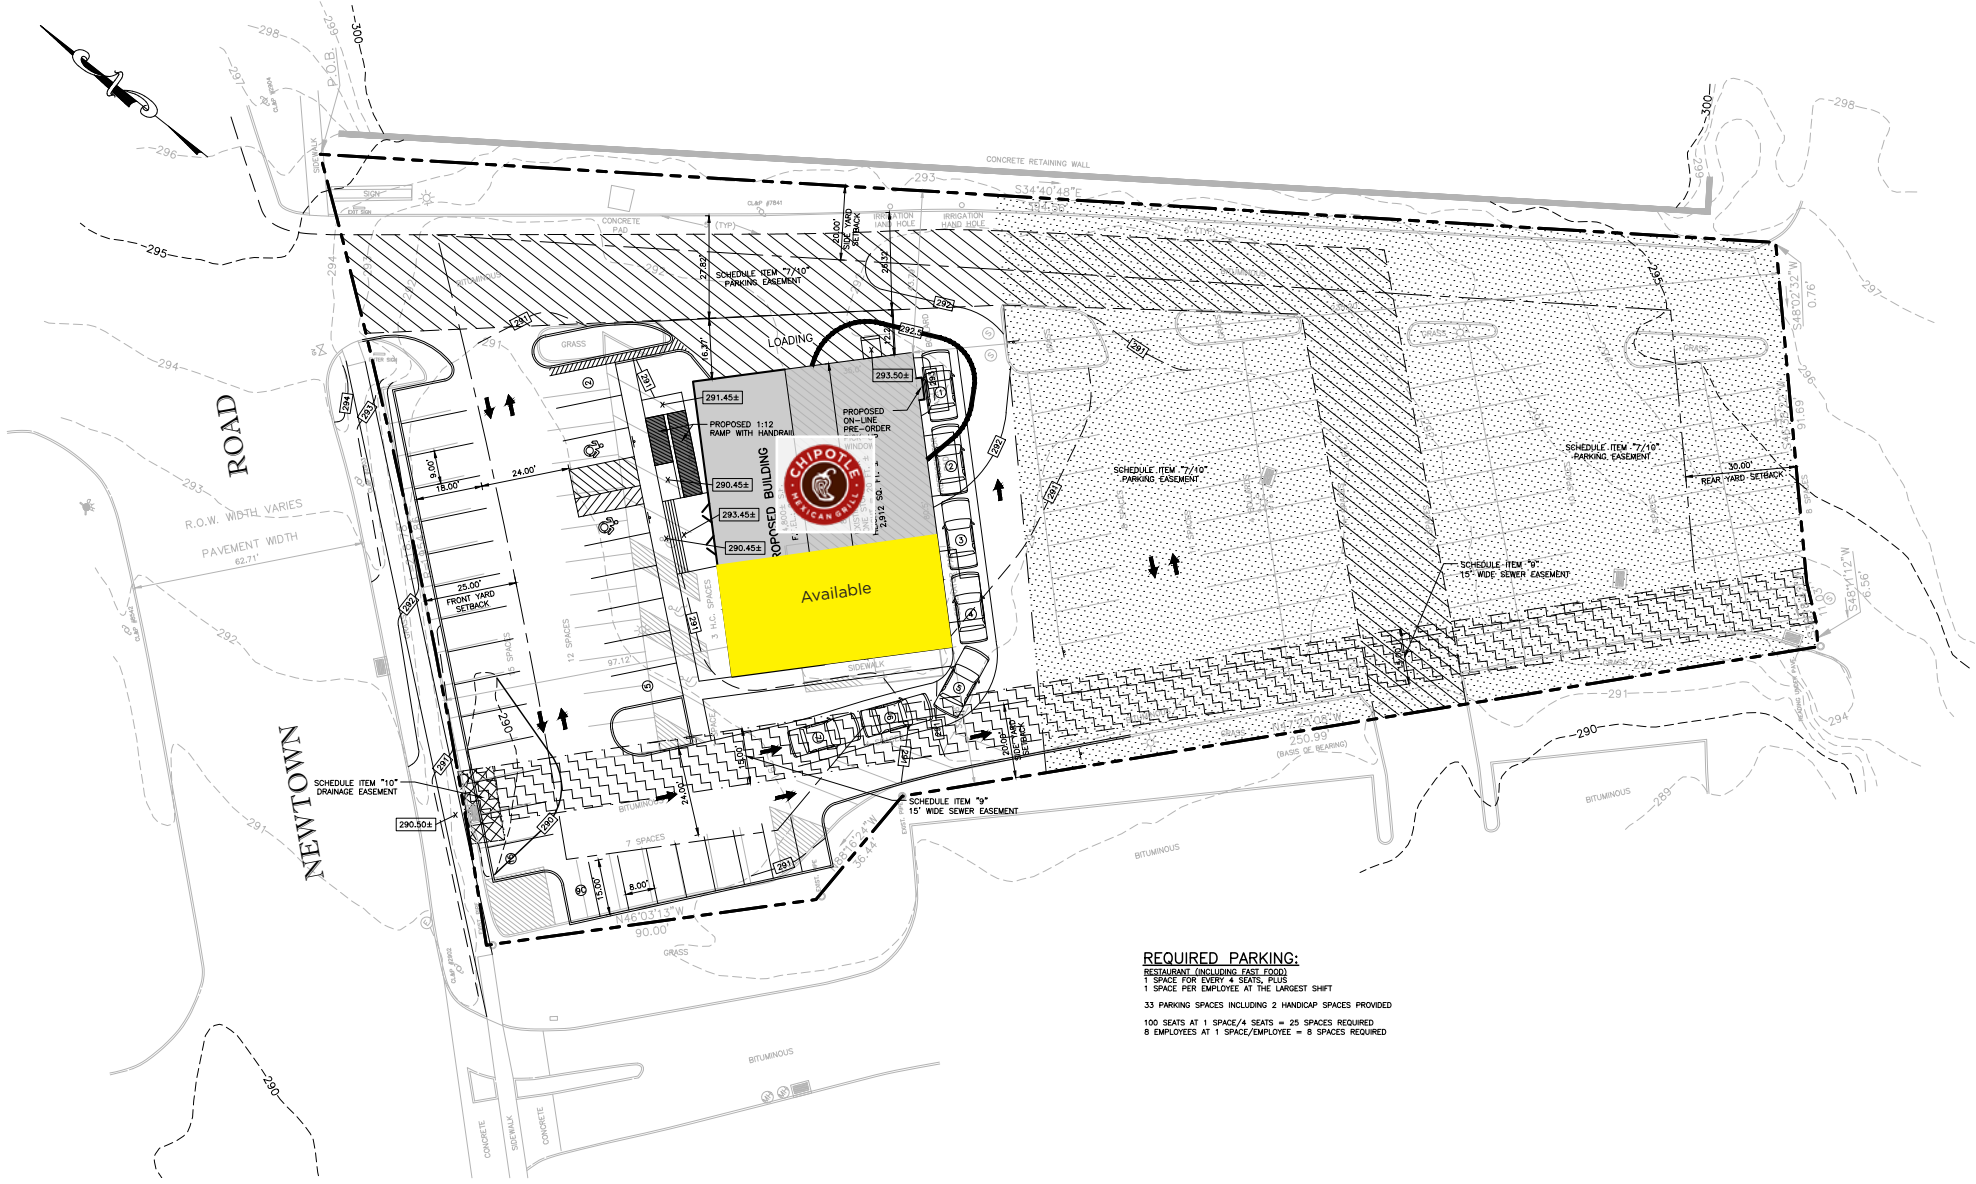

DANBURY, CT
81 Newtown Road

Ben Starr
617.239.3643
bstarr@atlanticretail.com