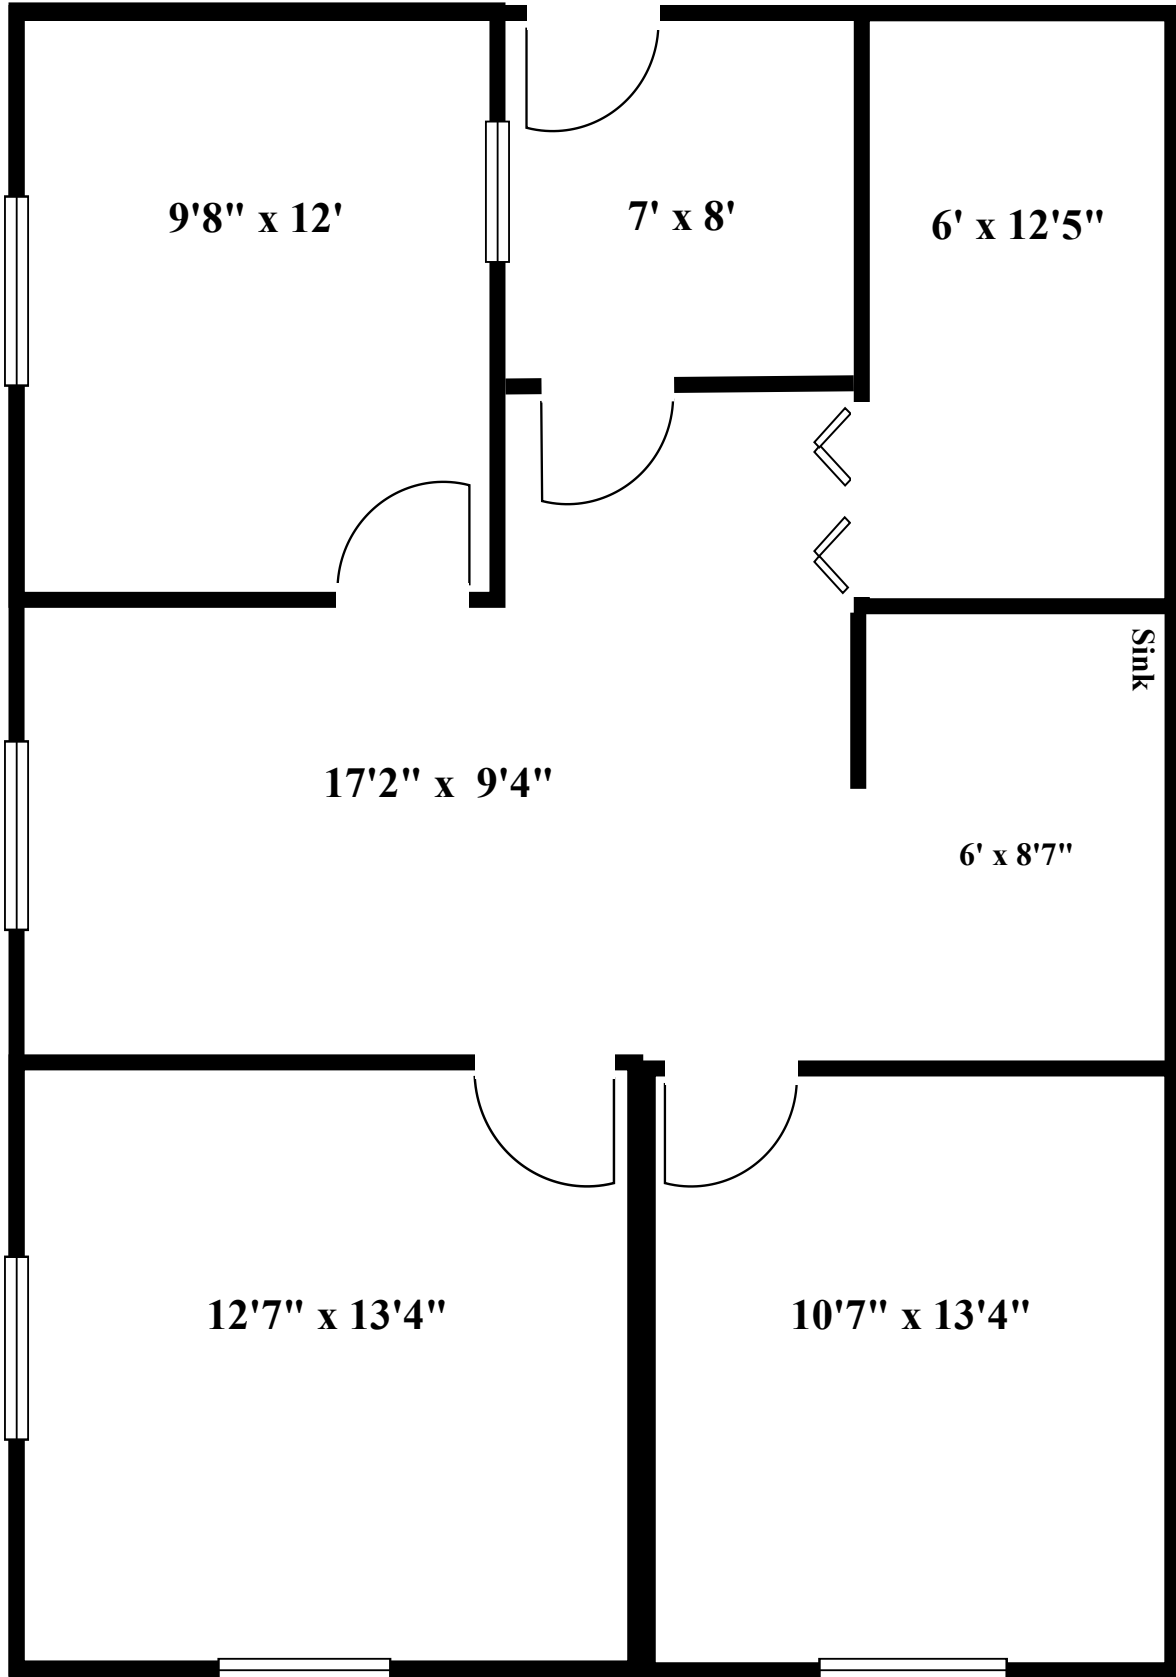

**Carnegie Office Park
Building 2 - Suite 130**

955 Sq. Ft.

Carnegie Office Park - Building Two