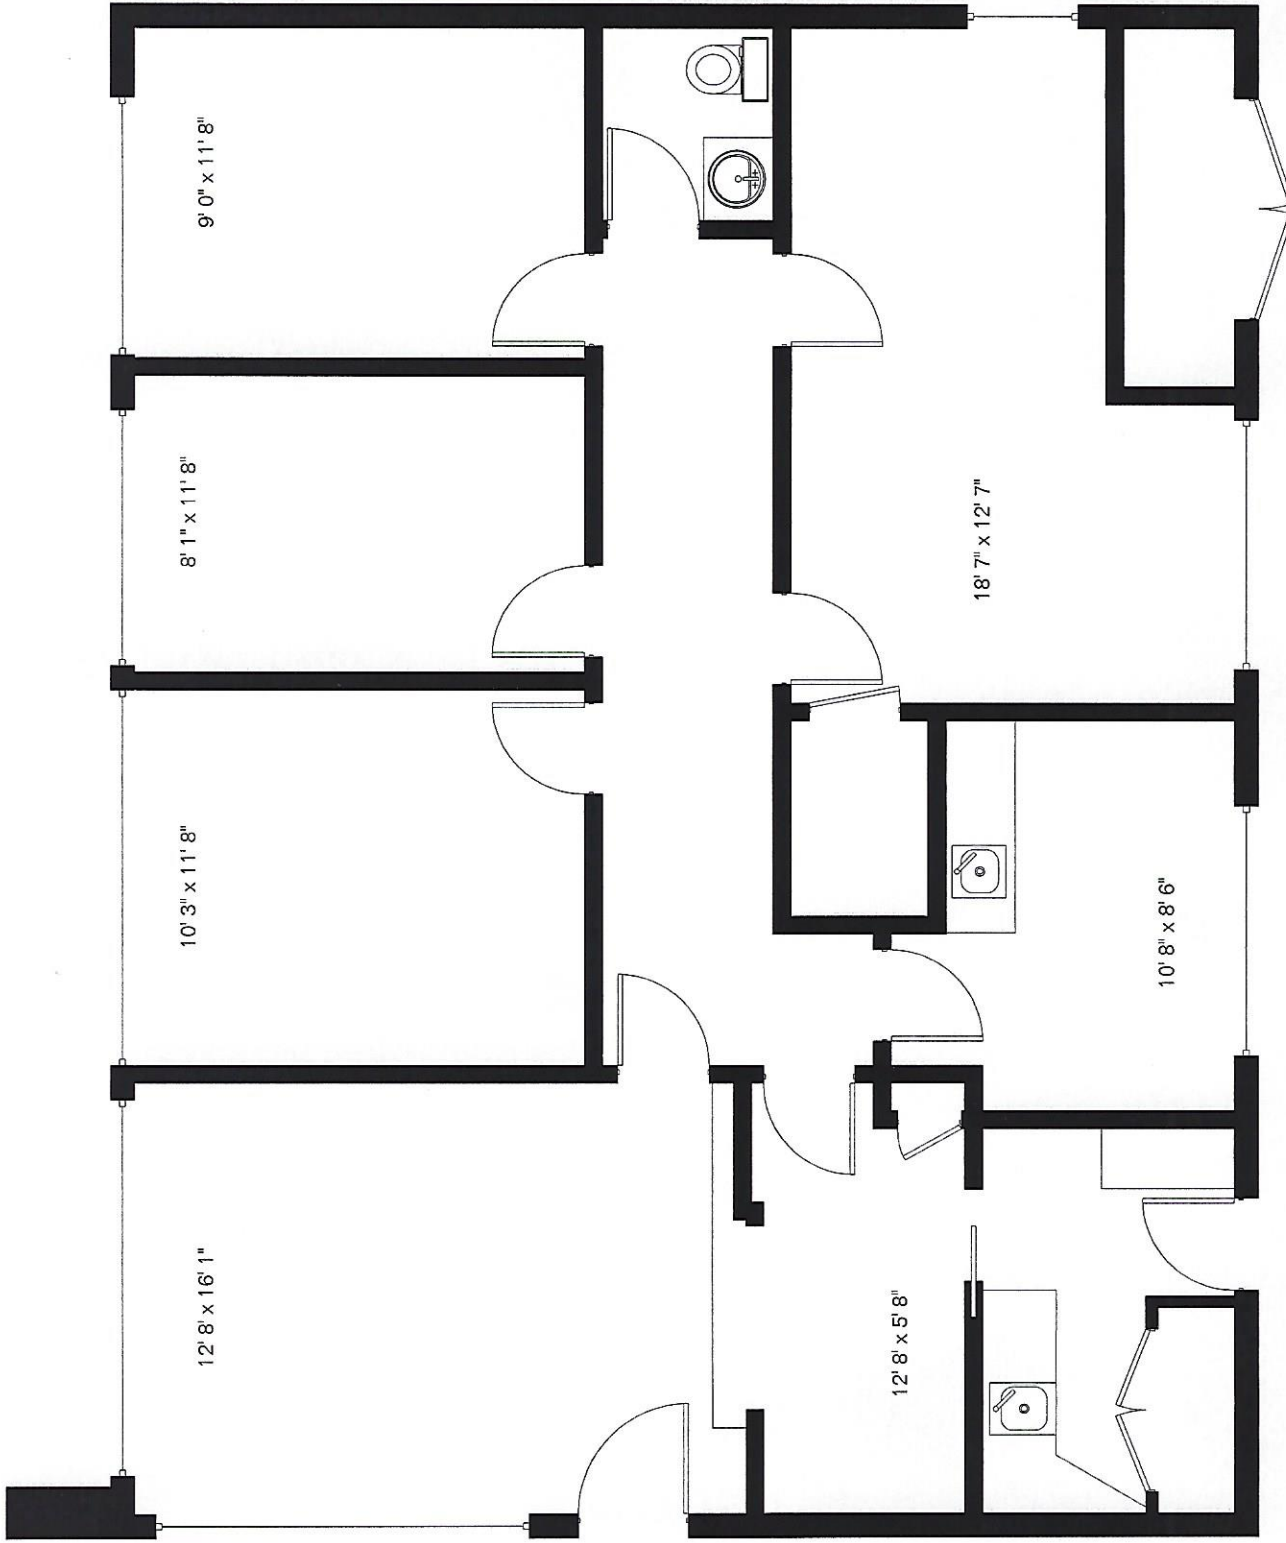

The square footages and room size information are deemed to be reliable but are not guaranteed and should be independently verified.

October 2003

Copyright 2003 Floor Plans First! LLC  
All Rights Reserved.

## 2530 E Broadway Suite H

[www.FloorPlansFirst.com](http://www.FloorPlansFirst.com)

607 N 6th Ave  
Tucson Arizona 85705

Voice (520) 881-1500

Fax (520) 791-7701

See the Floor Plan First!  
**Floor Plans First!**  
Floor Plans First! LLC