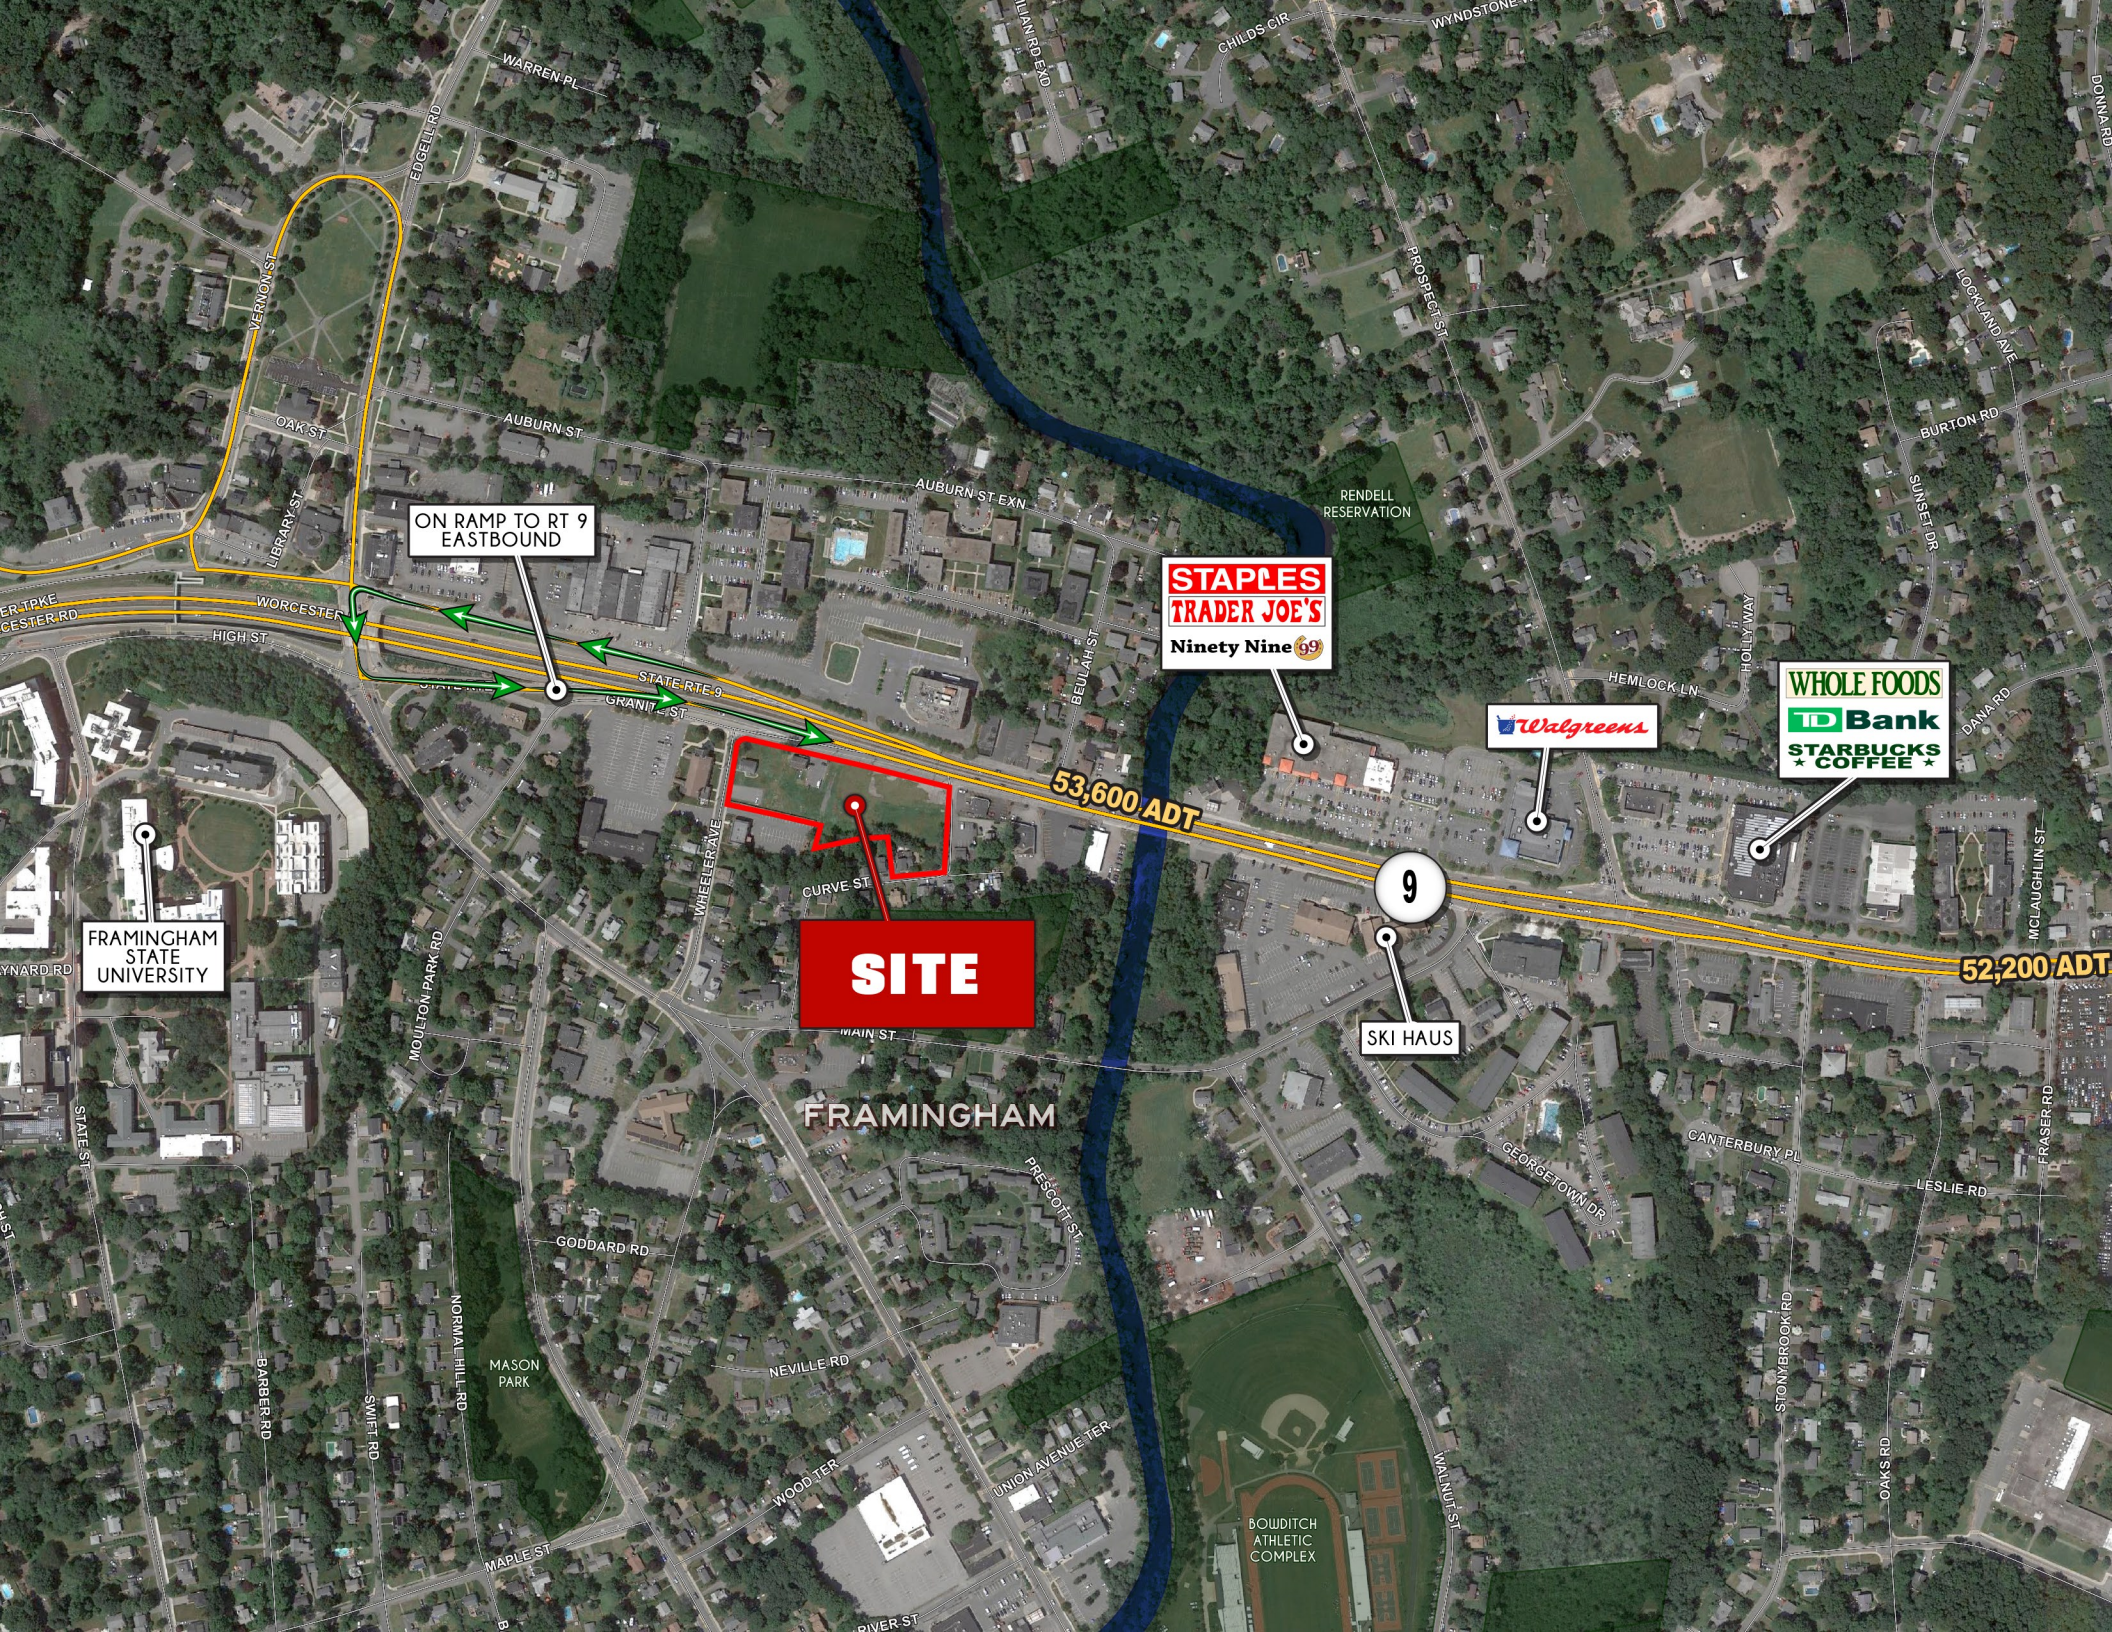

THE OPPORTUNITY

- 2.44 acres located at 780, 802, 804, 808, 816 Worcester Road and 24 Curve Street
- Over 540 feet fronting the Eastbound side of Route 9 in Framingham, bounded by Wheeler Avenue and Curve Street
- Located just east of the East / West turnaround at Edgell Road
- Site will offer ample signage opportunities on Route 9
- Located just west of Trader Joe's and Whole Foods
- 2.3 Miles from Shopper's World and 2.7 miles from the Natick Mall
- The City of Framingham and Town of Natick have a combined population of over 105,000 people
- Located less than 20 miles due west of Boston

ON RAMP TO RT 9 EASTBOUND

STAPLES
TRADER JOE'S
Ninety Nine 99

Walgreens

WHOLE FOODS
TD Bank
STARBUCKS
COFFEE

FRAMINGHAM
STATE
UNIVERSITY

SITE

9

SKI HAUS