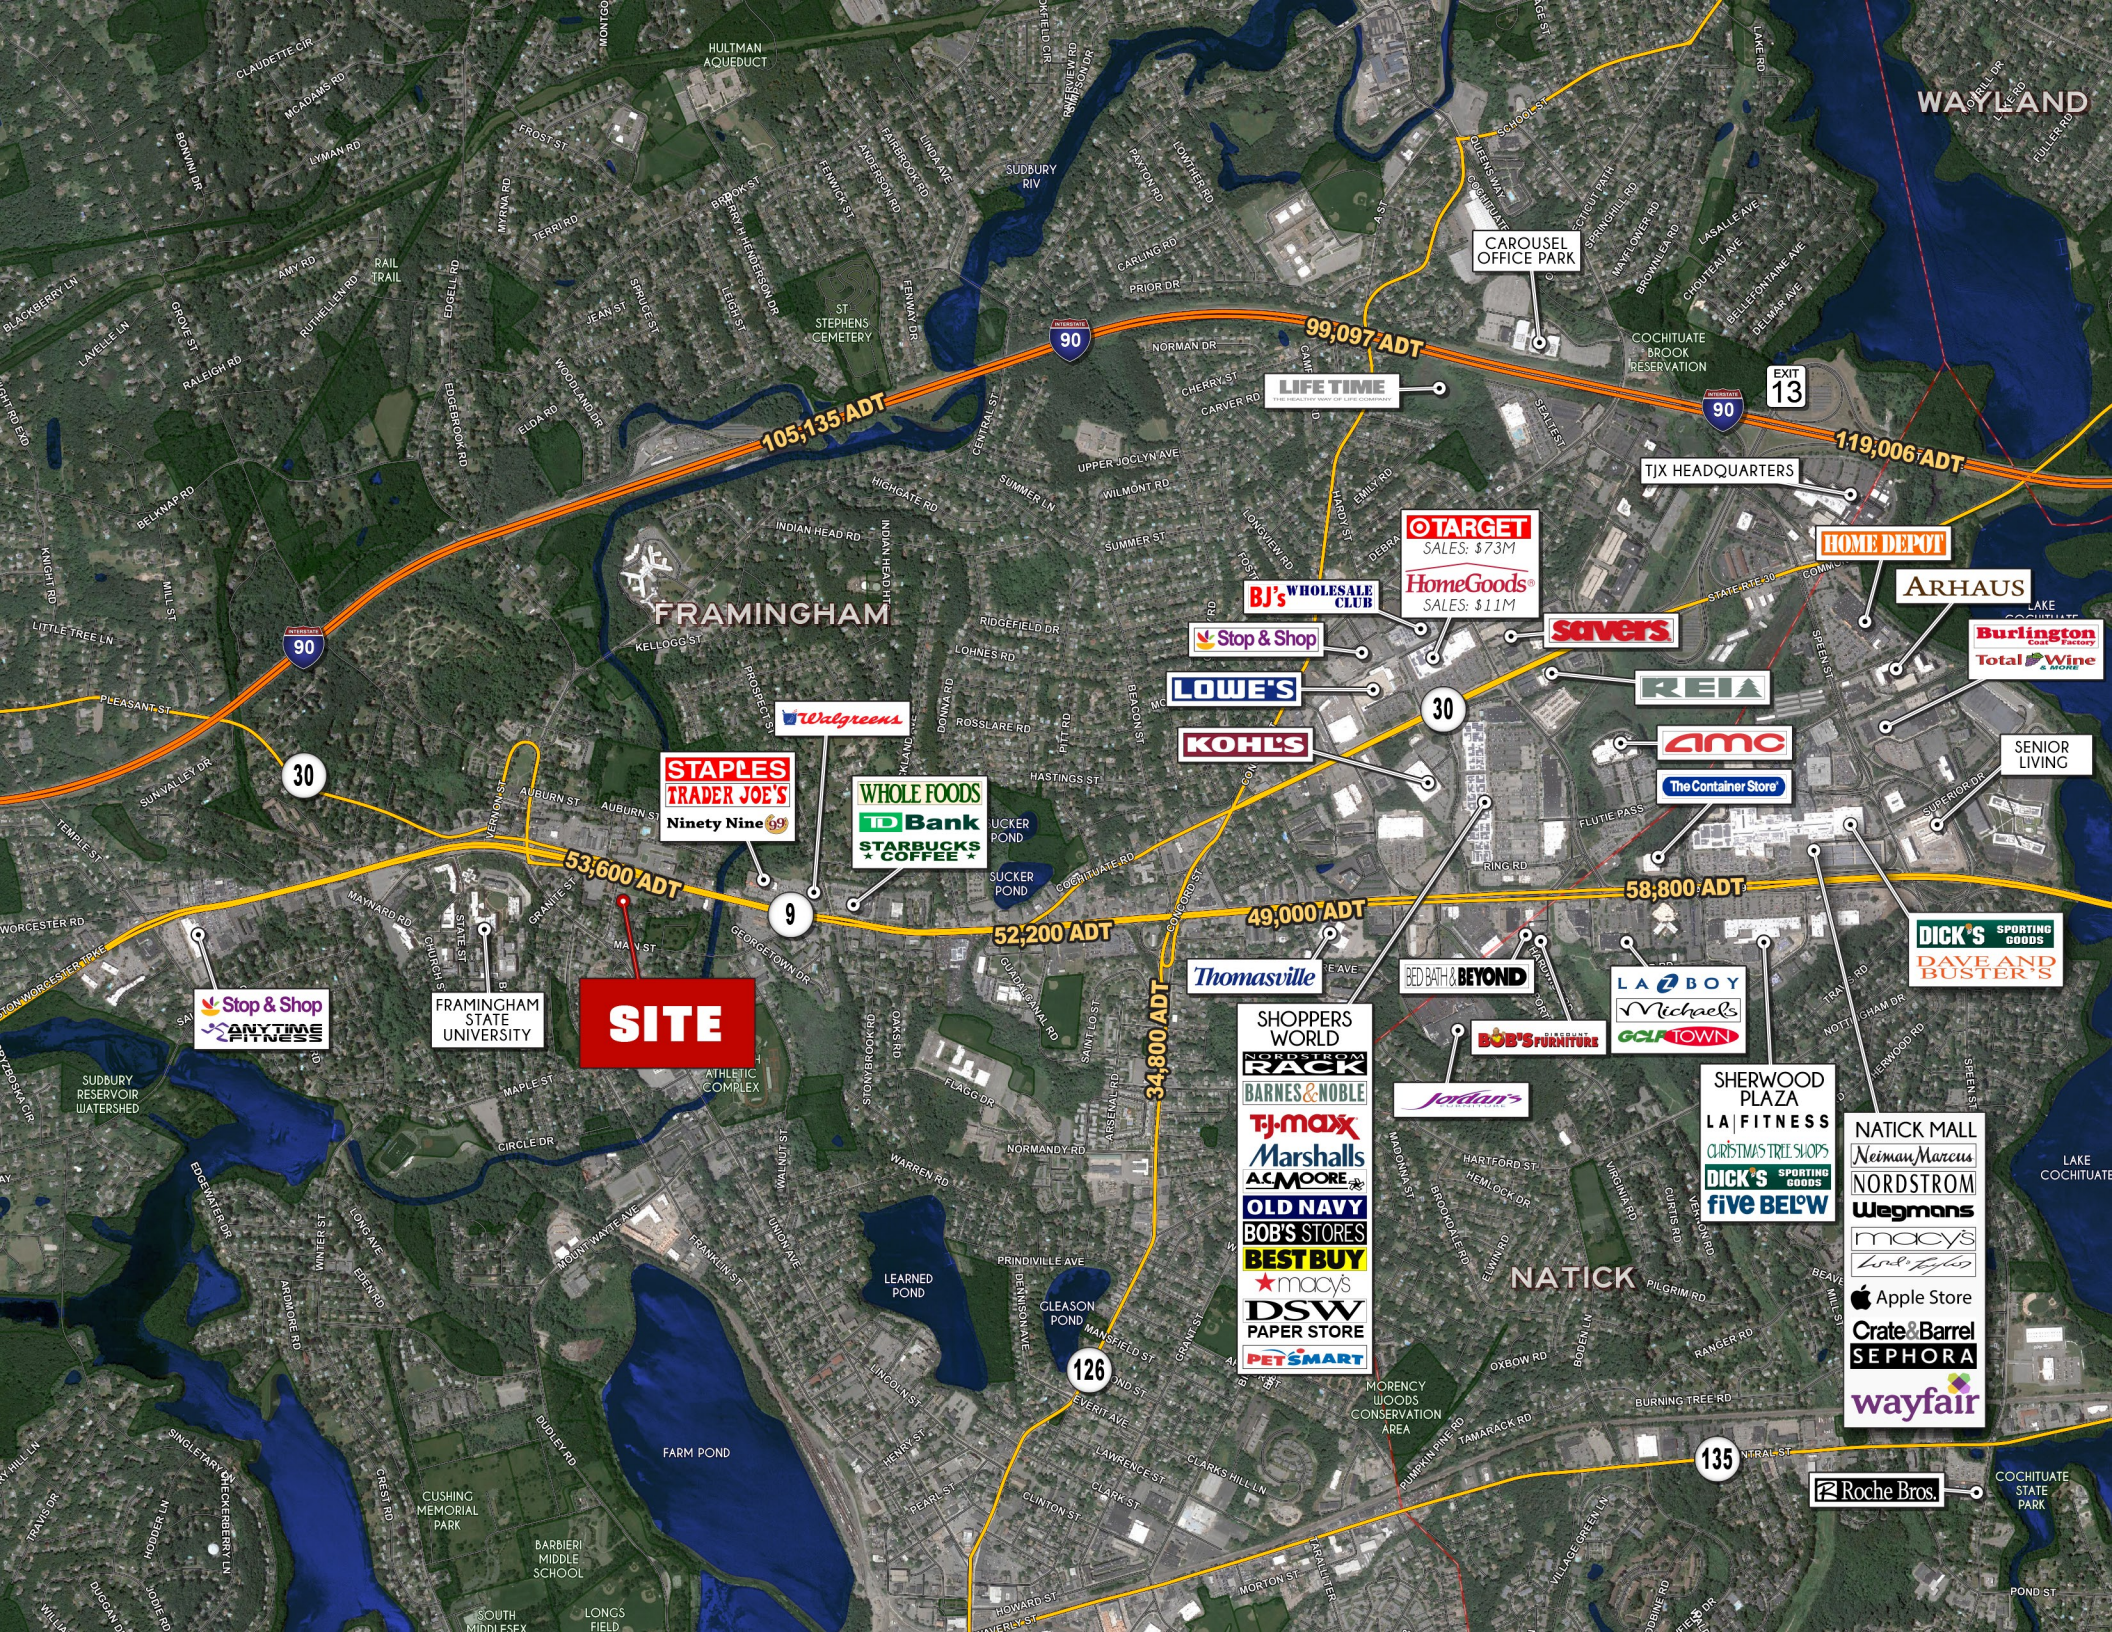

105,135 ADT

99,097 ADT

119,006 ADT

FRAMINGHAM

90

30

53,600 ADT

52,200 ADT

49,000 ADT

58,800 ADT

SITE

34,800 ADT

Stop & Shop
ANYTIME FITNESS

FRAMINGHAM STATE UNIVERSITY

STAPLES
TRADER JOE'S
Ninety Nine

WHOLE FOODS
TD Bank
STARBUCKS COFFEE

Walgreens

LOWE'S

KOHL'S

Stop & Shop

TARGET
SALES: $73M

HomeGoods
SALES: $11M

savers

HOME DEPOT

ARHAUS

Burlington
Total Wine

REI

AMC

The Container Store

SENIOR LIVING

DICK'S SPORTING GOODS
DAVE AND BUSTER'S

Thomasville

BED BATH & BEYOND

LA Z BOY

Michaels

BOB'S FURNITURE

GCA TOWN

SHOPPERS WORLD

THE HOME DEPOT RACK

BARNES & NOBLE

TJ-maxx

Marshall's

ACMOORE

OLD NAVY

BOB'S STORES

BEST BUY

macy's

DSW
PAPER STORE

PET SMART

Jordan's

SHERWOOD PLAZA

LA FITNESS

CHRISTMAS TREE SHOPS

DICK'S SPORTING GOODS

FIVE BELOW

NATICK MALL

Neiman Marcus

NORDSTROM

Wegmans

macy's

Lord & Taylor

Apple Store

Crate & Barrel

SEPHORA

wayfair

Roche Bros.

COCHITUATE STATE PARK