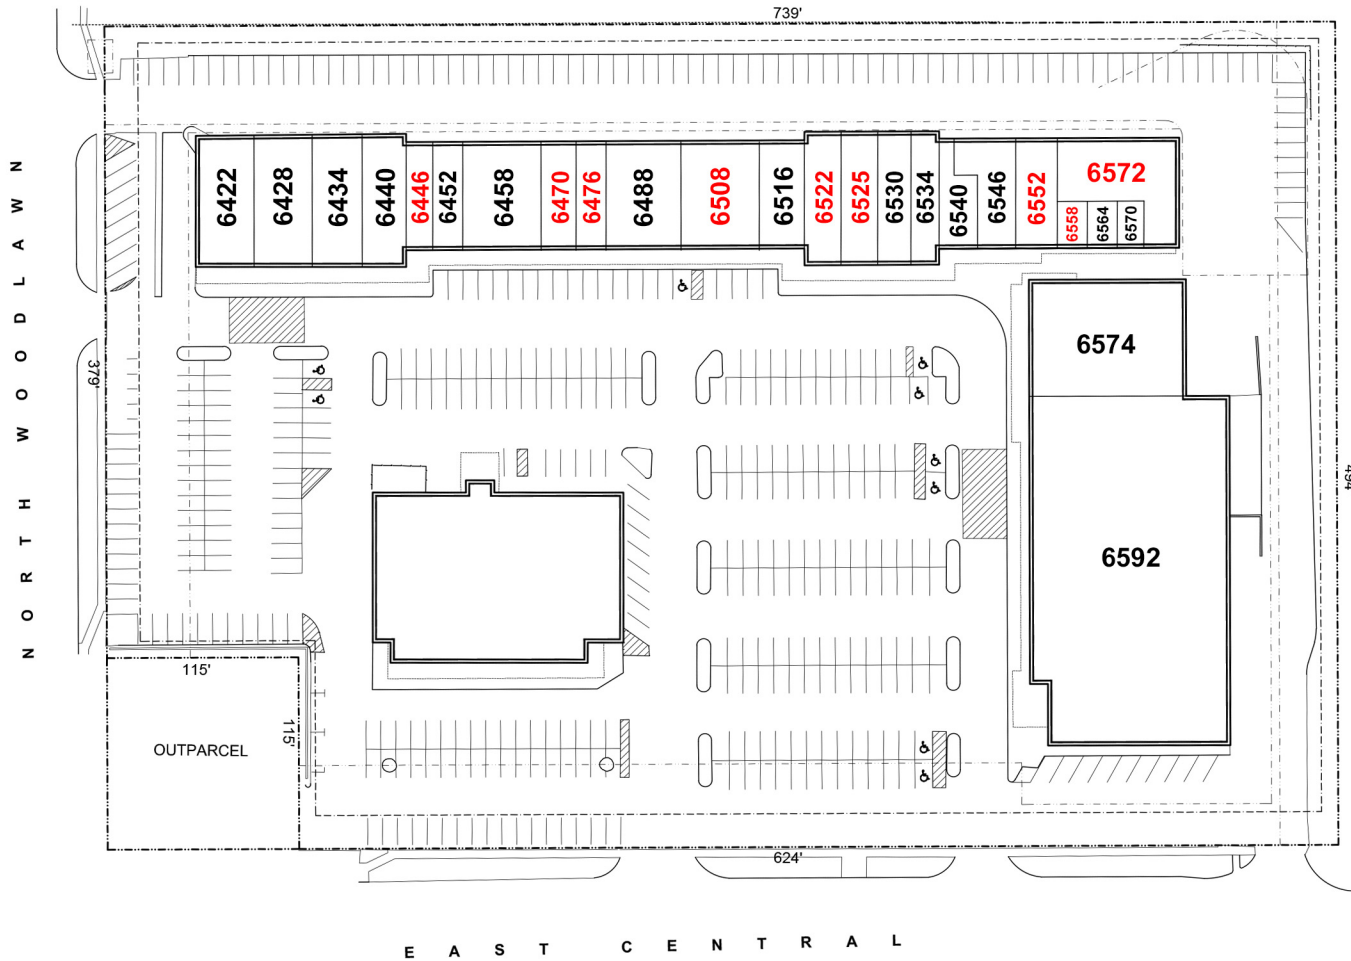

**SUPPLEMENT
WORLD**

**WELLS
FARGO**

WOODLAWN

CENTRAL

The UPS Store 

Spangles

Suite	Tenant	Square Feet
6422	Il Primo	1,700
6428	Ann's Fashions	2,795
6434	Yokohama Ramen	2,430
6440	Jenny Craig	2,733
6446	AVAILABLE	1,320
6452	Best of Times	2,000
6458	Yoder Meats	1,320
6470	AVAILABLE	1,155
6476	AVAILABLE	1,221
6488	B U Beauty	3,168
6508	AVAILABLE	3,036
6516	Perfect Nails	1,716
6522	AVAILABLE	1,620
6525	AVAILABLE	1,620
6530	China Foot Spa	2,184
6534	J Rouge Salon	1,023
6540	Pho Le	1,023
6546	Cafe Asia	1,744
6552	AVAILABLE	1,584
6558	AVAILABLE	550
6564	Advanced Shoe Repair	550
6570	Dee's Barber Shop	640
6572	Executive Suites	Various
6574	Green Acres	8,530
6592	Planet Fitness	22,804