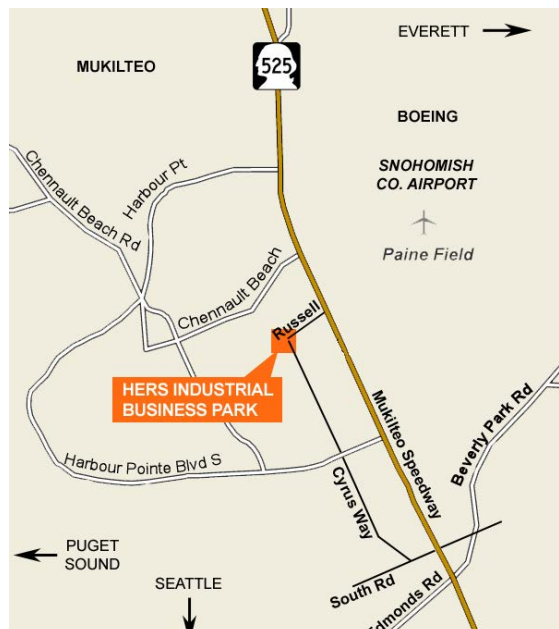

Location

Matthew P. Henn

Senior Vice President

206.890.7800

mhenn@kiddermathews.com

Matthew Hagen, SIOR

Senior Vice President

425.283.5782

mhagen@kiddermathews.com