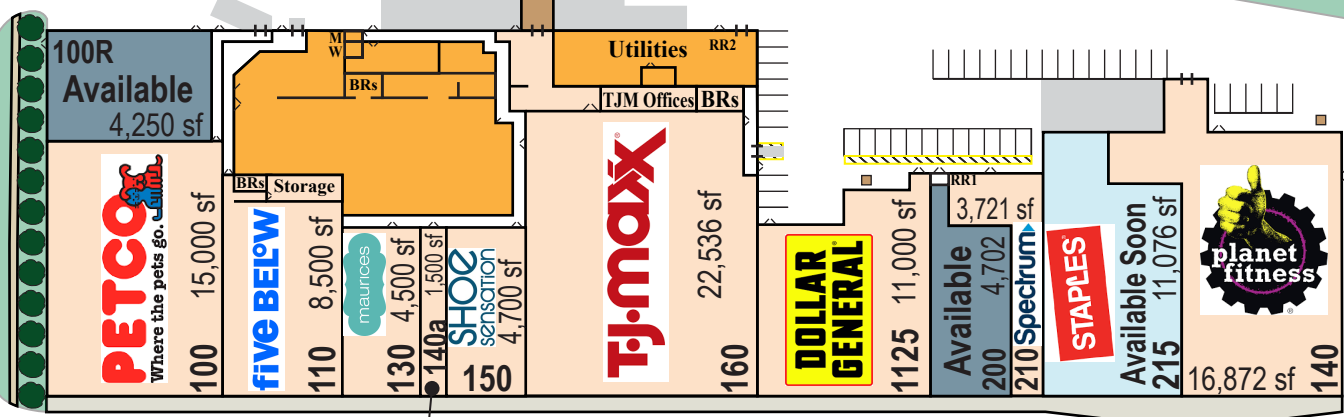

E. Gypsy Lane Rd.

Shoppes on South Main
1111-1135 S. Main Street,
Bowling Green, OH 43402

1111 Main Street | 1125 Main St. | 1135 Main Street

S. Main St.

Colony Lane