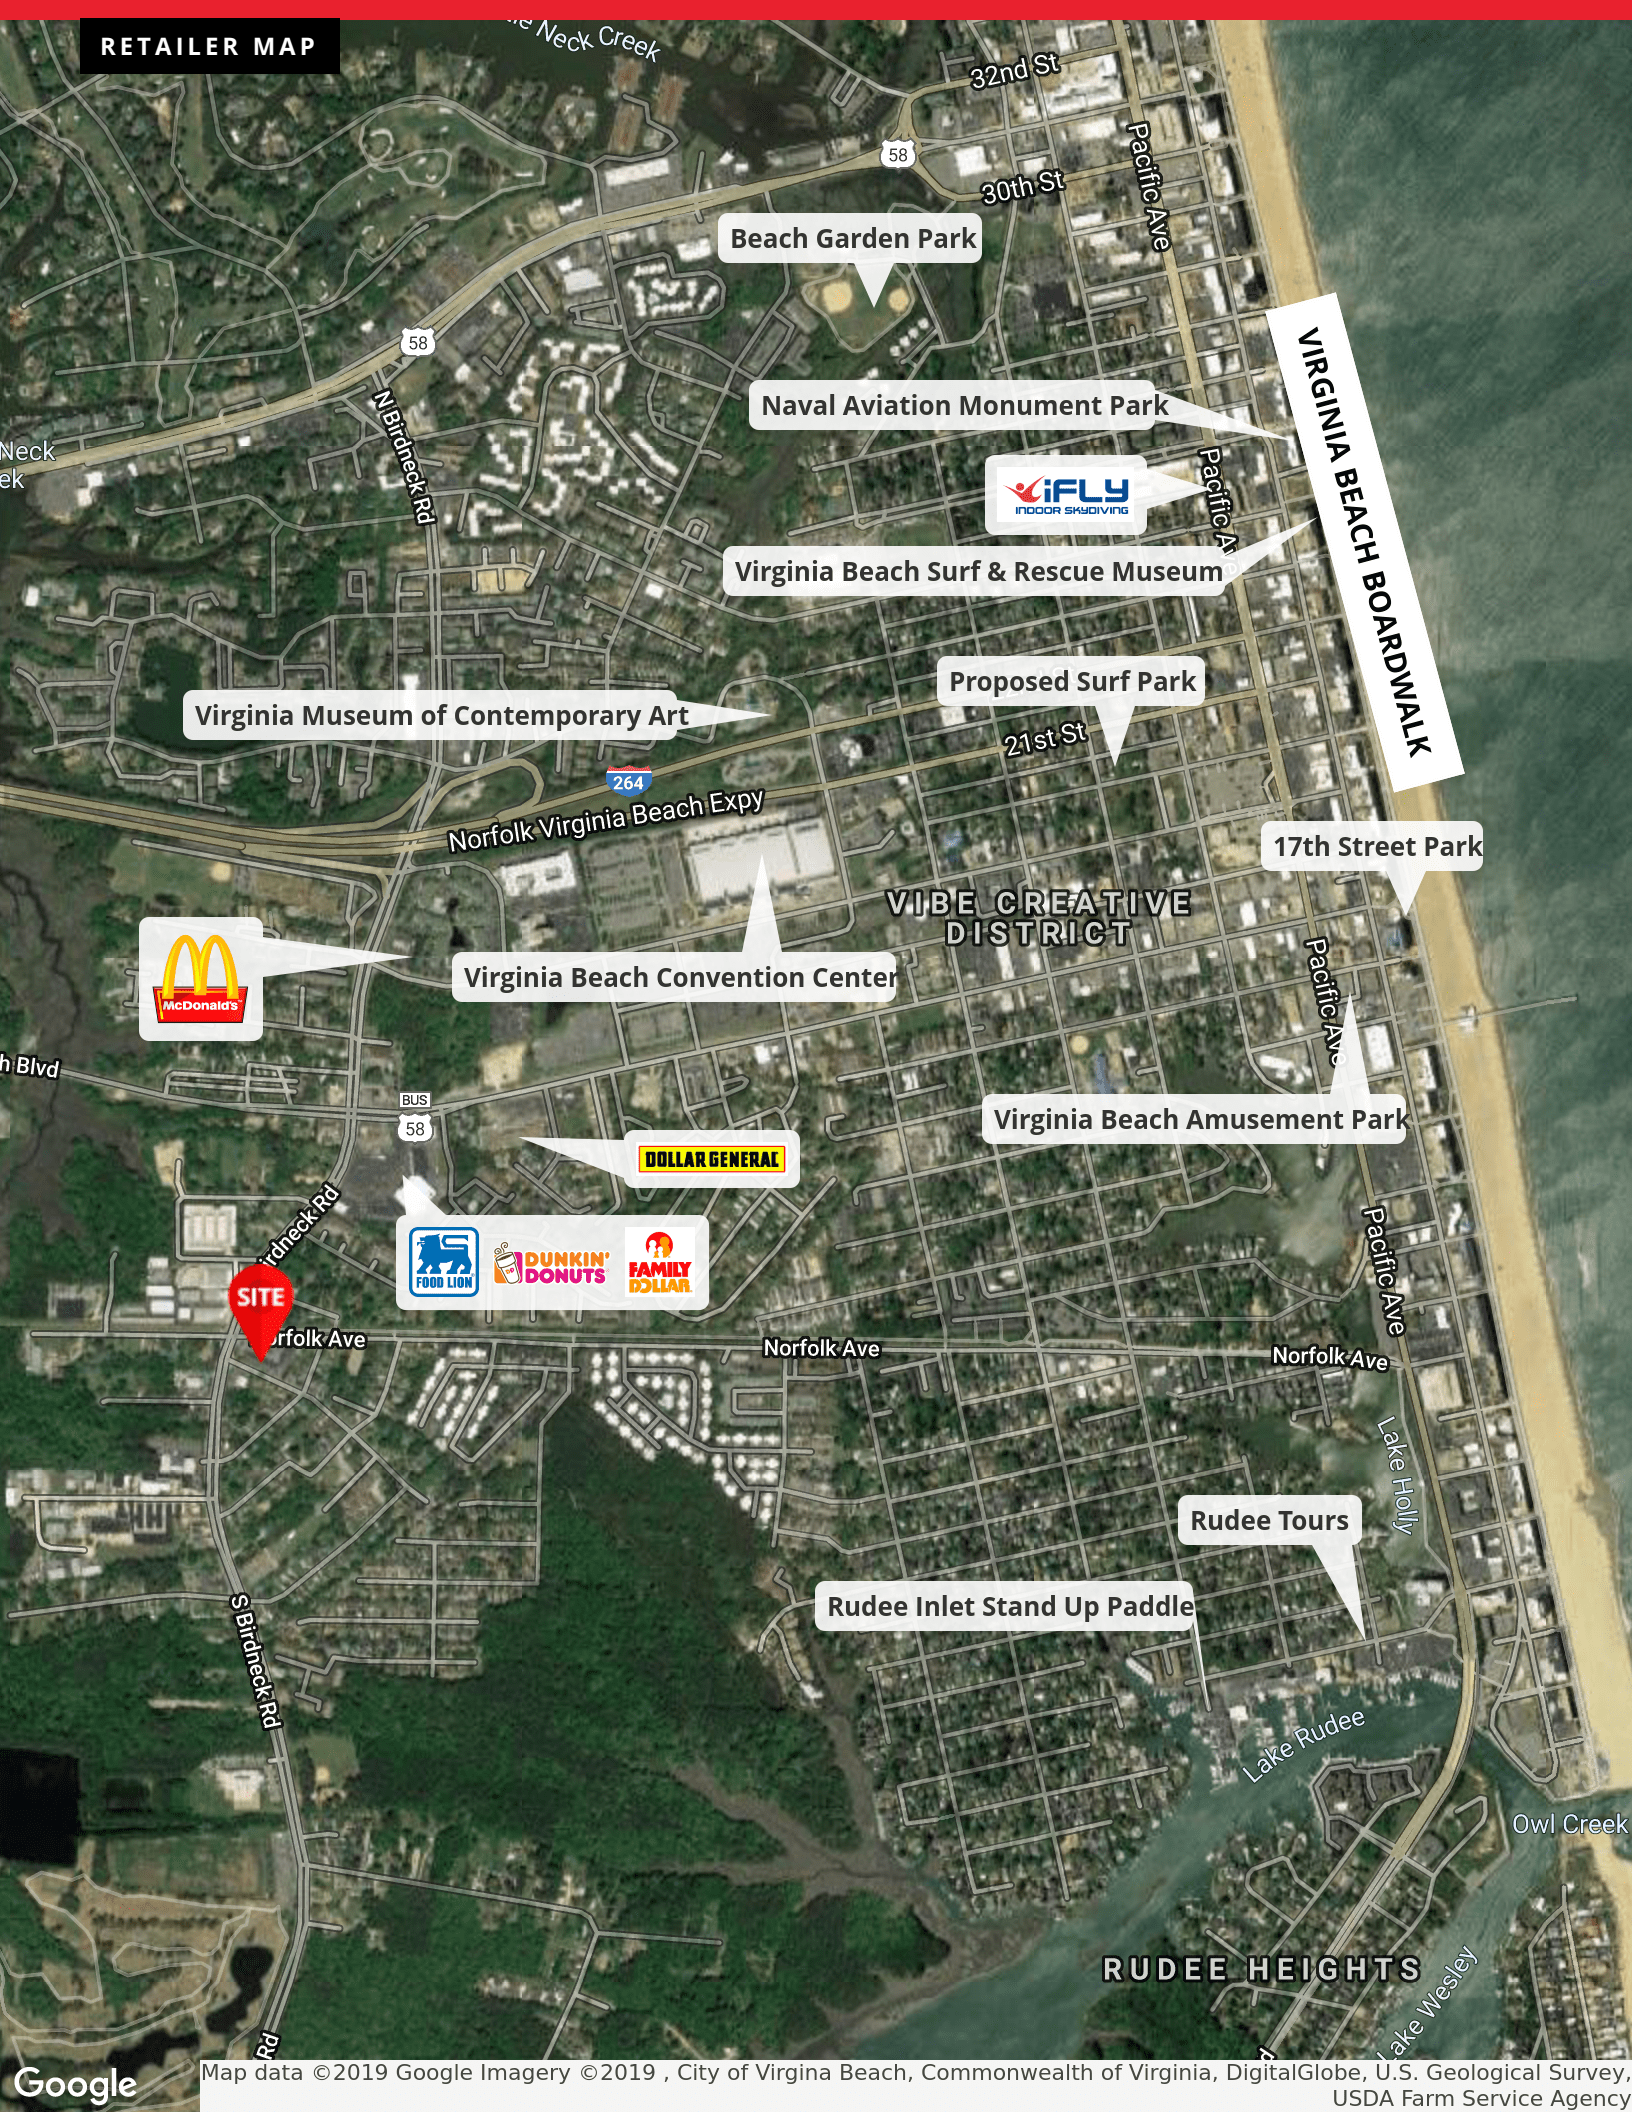

RETAILER MAP

Beach Garden Park

Naval Aviation Monument Park

Virginia Beach Surf & Rescue Museum

Proposed Surf Park

Virginia Museum of Contemporary Art

17th Street Park

Norfolk Virginia Beach Expy

VIBE CREATIVE DISTRICT

Virginia Beach Convention Center

DOLLAR GENERAL

Virginia Beach Amusement Park

SITE

Norfolk Ave

Norfolk Ave

Rudee Tours

Rudee Inlet Stand Up Paddle

Lake Rudee

RUDEE HEIGHTS