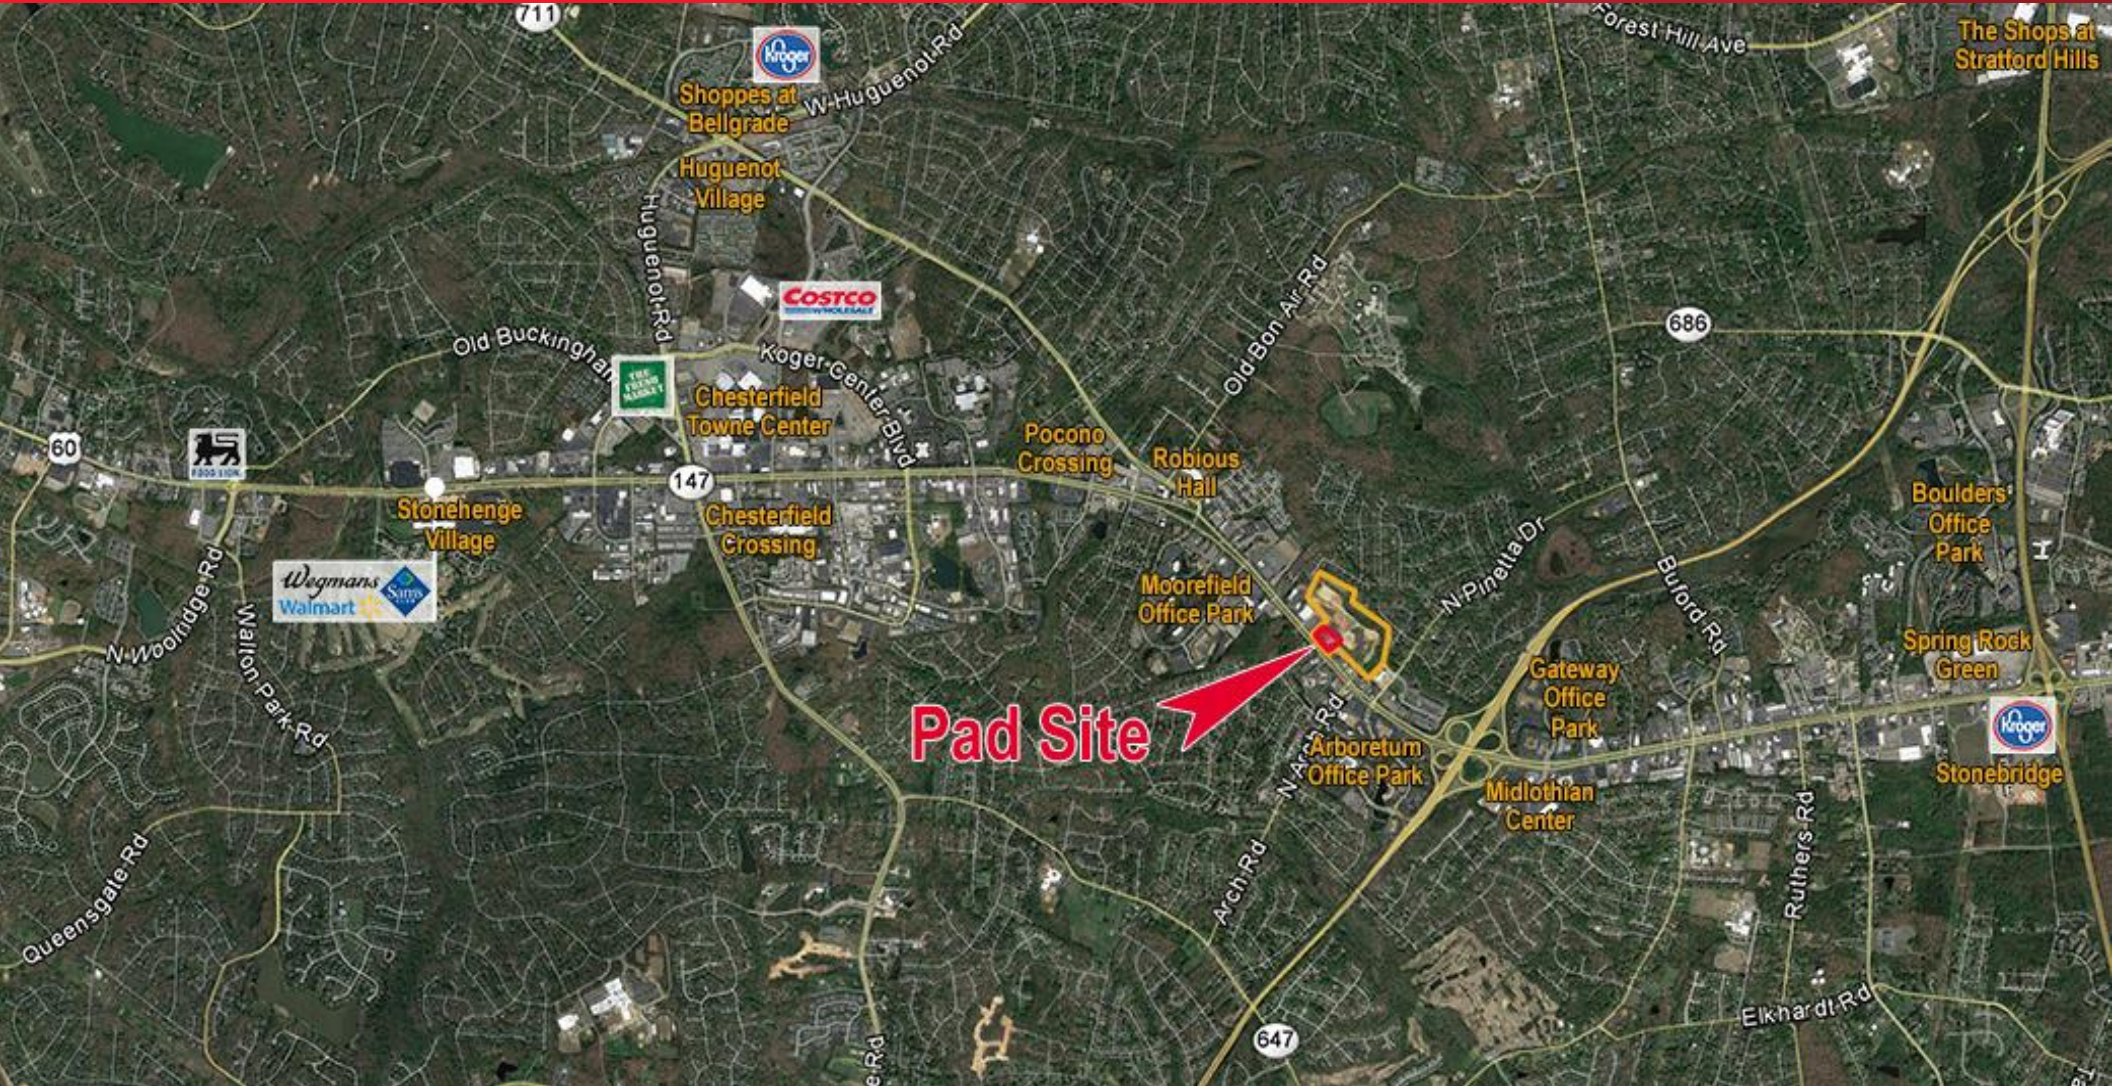

RETAIL OUTPARCEL FOR SALE/LEASE

Midlothian Turnpike at Tuxford Road | Chesterfield County, VA

For more information, contact:

DAVID M. SMITH, CCIM
Senior Vice President
804 697 3466
david.smith@thalhimer.com

Thalhimer Center
11100 W. Broad Street
Glen Allen, VA 23060
www.thalhimer.com

RETAIL OUTPARCEL FOR SALE/LEASE

Midlothian Turnpike at Tuxford Road | Chesterfield County, VA

Property Features

- Landlord Delivery:
 - Graded pad
 - Utilities to site
 - Stormwater to site (BMP's satisfy new DEQ requirements)
 - Entrance Road
- Zoning:
 - C5/C3 – 1 AC pad
- Great access and visibility
- Signalized intersection
- Traffic Count: 61,000 VPD