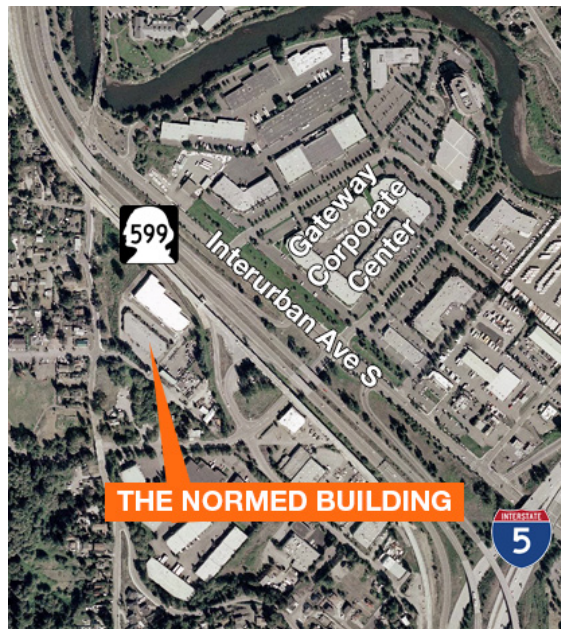

## The NorMed Building

4304 South 131st Place  
Tukwila, WA

Approximately 7,189 total SF;  
2,087 SF office

\$0.57 PSF shell, NNN  
\$0.75 PSF office add-on, NNN

1 grade-level door

22' clear height

Unfinished mezzanine available  
(not included in total SF)

Great access to I-5 and SR-599

Available now

### Location

## The NorMed Building