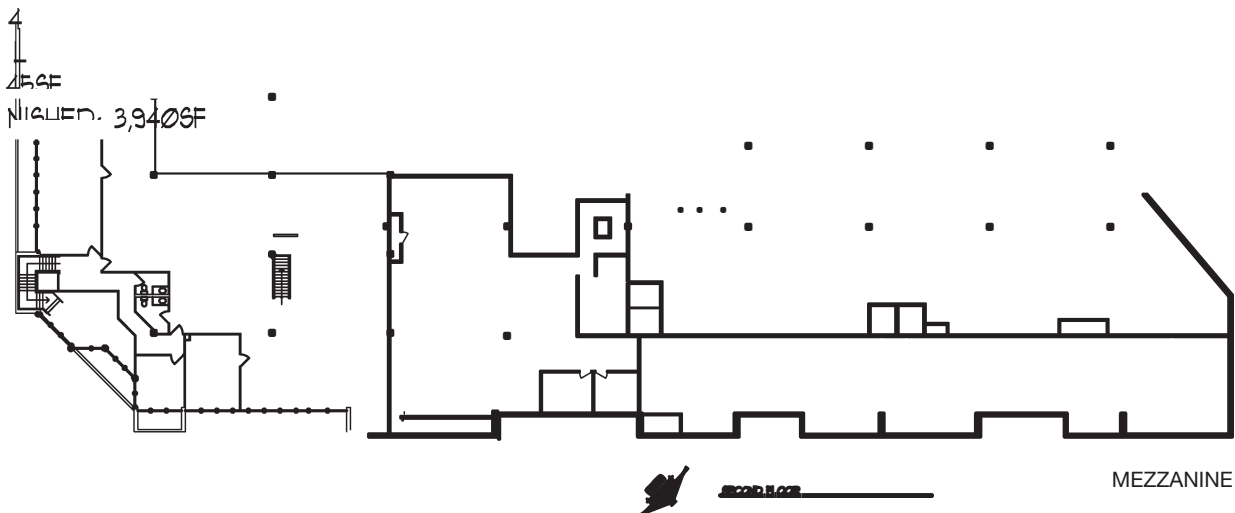

The NorMed Building

Contact

Doug Klein, SIOR
206.248.7348
dklein@kiddermathews.com