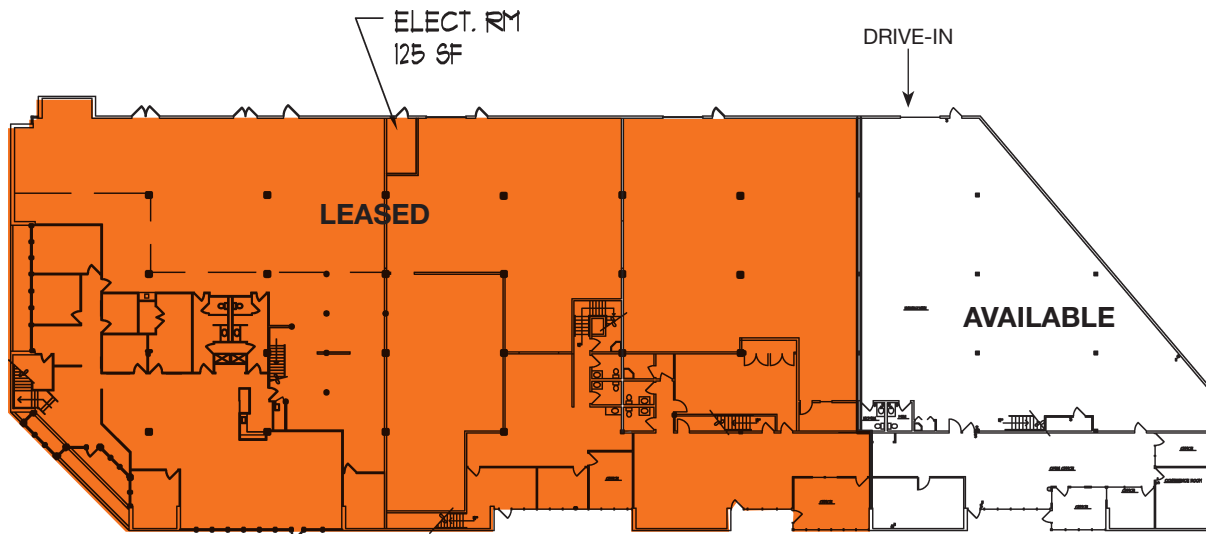

The NorMed Building

Contact

Doug Klein, SIOR
206.248.7348
dklein@kiddermathews.com