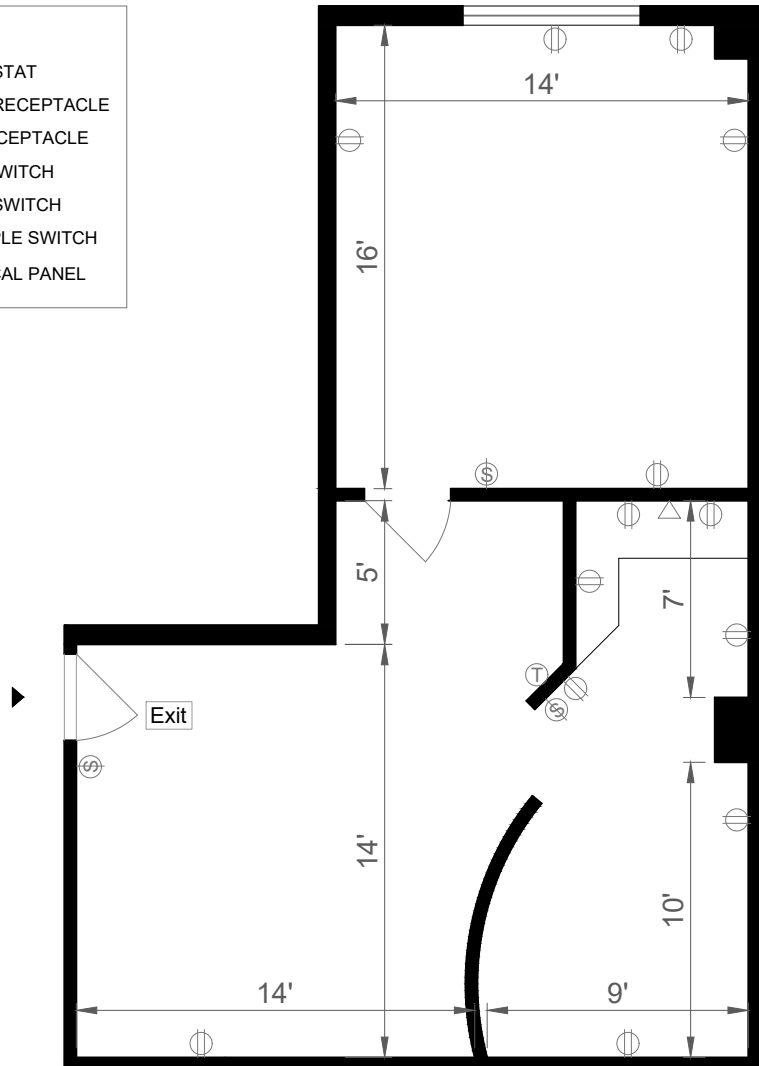

# HARRISON EXECUTIVE CENTRE

1930 HARRISON STREET - SUITE 502 | HOLLYWOOD, FL 33020

**LEGEND:**

	THERMOSTAT
	DOUBLE RECEPTACLE
	QUAD RECEPTACLE
	SINGLE SWITCH
	DOUBLE SWITCH
	QUATRUPLE SWITCH
	ELECTRICAL PANEL

877 Rentable SF