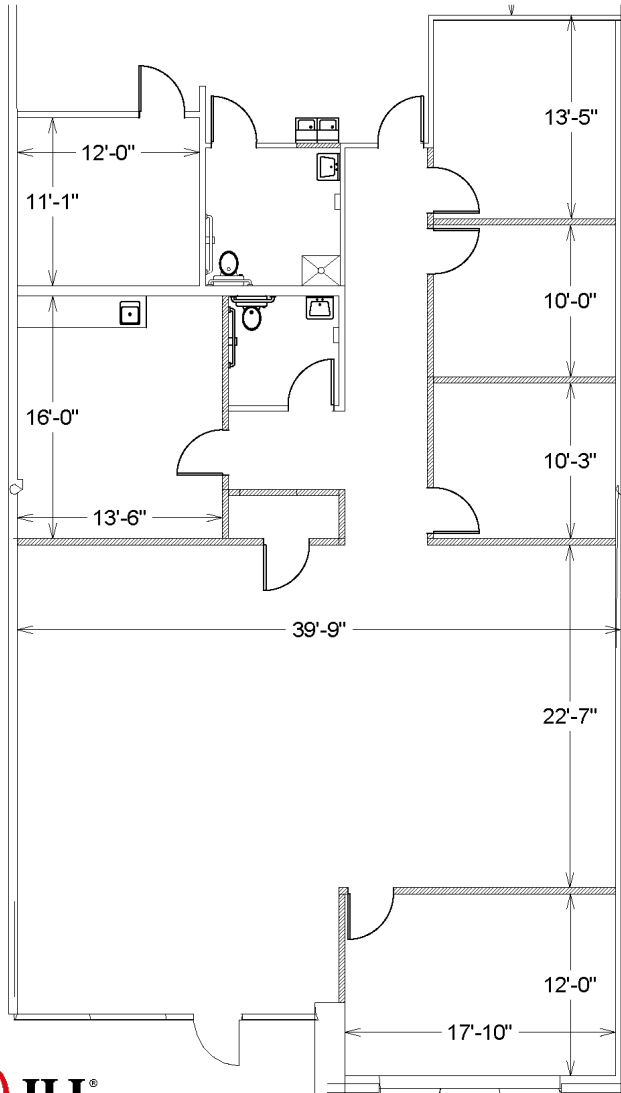

6,400 SF

Industrial Space For Lease

2205 Distribution Center Dr.- Suite E
Office Floor Plan 2,250 SF

JLL
Matthew Greer, SIOR, CCIM
Matthew.greer@am.jll.com
ph +1 704 804 5762
cell +1 704 277 5675
4201 Congress Street
Suite 300
Charlotte, NC 28209 USA

JLL
Jordan Quinn
Jordan.quinn@am.jll.com
ph +1 704 804 5836
cell +1 973 725 3071
4201 Congress Street
Suite 300
Charlotte, NC 28209 USA

JLL
Britten Mathews
Britten.mathews@am.jll.com
ph +1 980 819 3857
cell +1 804 363 3839
4201 Congress Street
Suite 300
Charlotte, NC 28209 USA

Prologis
Peggy White
pwhite@prologis.com
ph +1 980 422 0886
cell +1 704 649 6436
2217-C Distribution Center Drive
Charlotte, NC 28269 USA