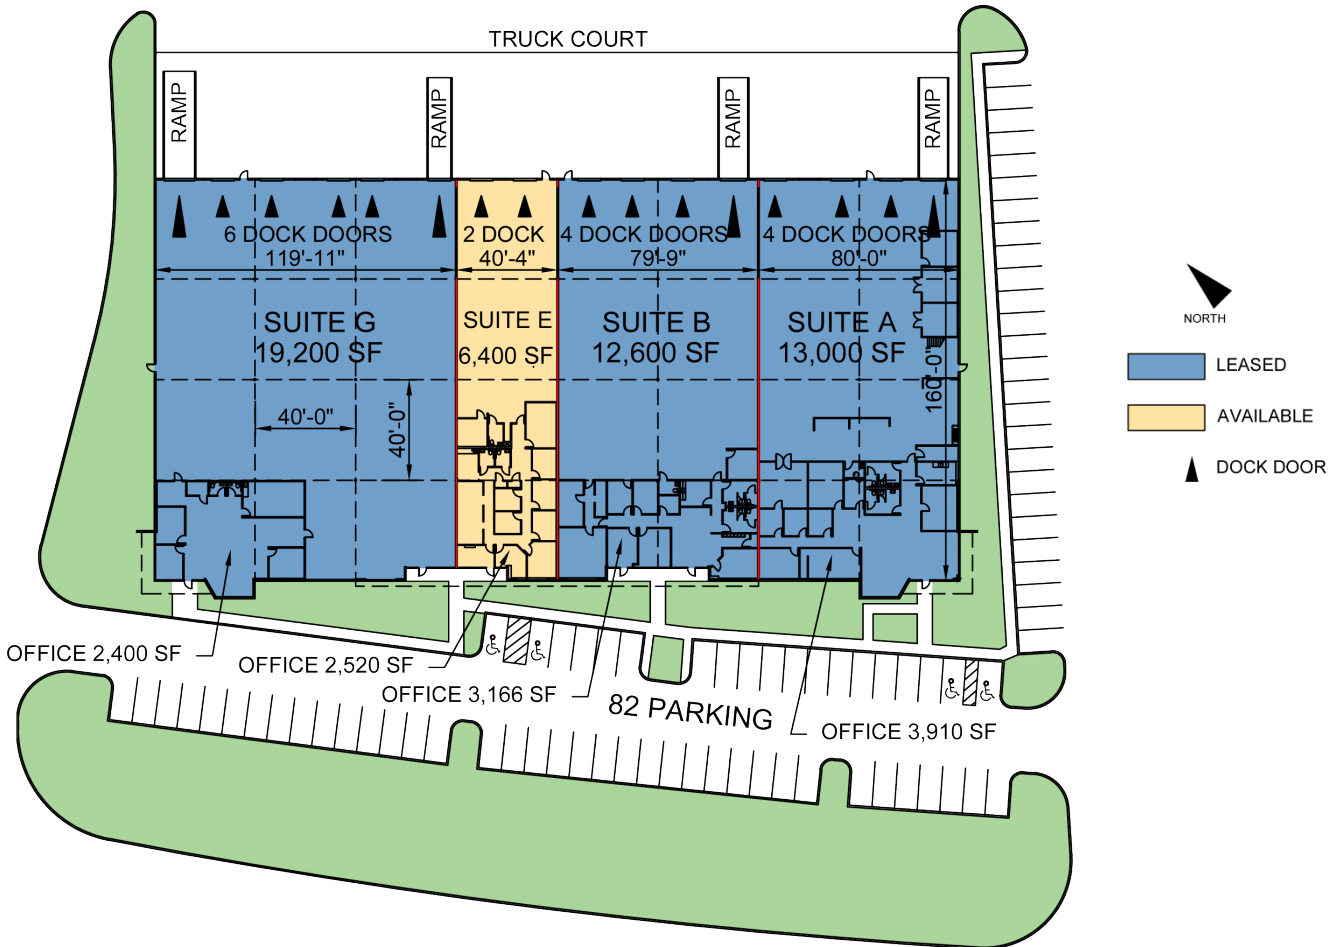

6,400 SF

Industrial Space For Lease

JLL
Matthew Greer, SIOR, CCIM
Matthew.greer@am.jll.com
ph +1 704 804 5762
cell +1 704 277 5675
4201 Congress Street
Suite 300
Charlotte, NC 28209 USA

JLL
Jordan Quinn
Jordan.quinn@am.jll.com
ph +1 704 804 5836
cell +1 973 725 3071
4201 Congress Street
Suite 300
Charlotte, NC 28209 USA

JLL
Britten Mathews
Britten.mathews@am.jll.com
ph +1 980 819 3857
cell +1 804 363 3839
4201 Congress Street
Suite 300
Charlotte, NC 28209 USA

Prologis
Peggy White
pwhite@prologis.com
ph +1 980 422 0886
cell +1 704 649 6436
2217-C Distribution Center Drive
Charlotte, NC 28269 USA