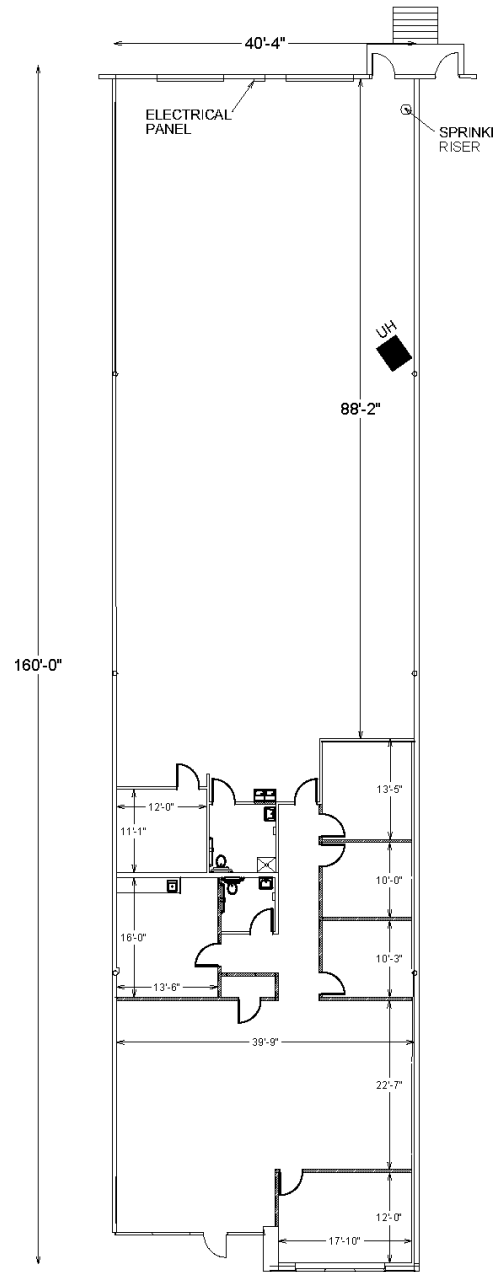

6,400 SF

Industrial Space For Lease

2205 Distribution Center Dr.- Suite E
Office Floor Plan 2,250 SF

JLL
Matthew Greer, SIOR, CCIM
Matthew.greer@am.jll.com
ph +1 704 804 5762
cell +1 704 277 5675
4201 Congress Street
Suite 300
Charlotte, NC 28209 USA

JLL
Jordan Quinn
Jordan.quinn@am.jll.com
ph +1 704 804 5836
cell +1 973 725 3071
4201 Congress Street
Suite 300
Charlotte, NC 28209 USA

JLL
Britten Mathews
Britten.mathews@am.jll.com
ph +1 980 819 3857
cell +1 804 363 3839
4201 Congress Street
Suite 300
Charlotte, NC 28209 USA

Prologis
Peggy White
pwhite@prologis.com
ph +1 980 422 0886
cell +1 704 649 6436
2217-C Distribution Center Drive
Charlotte, NC 28269 USA