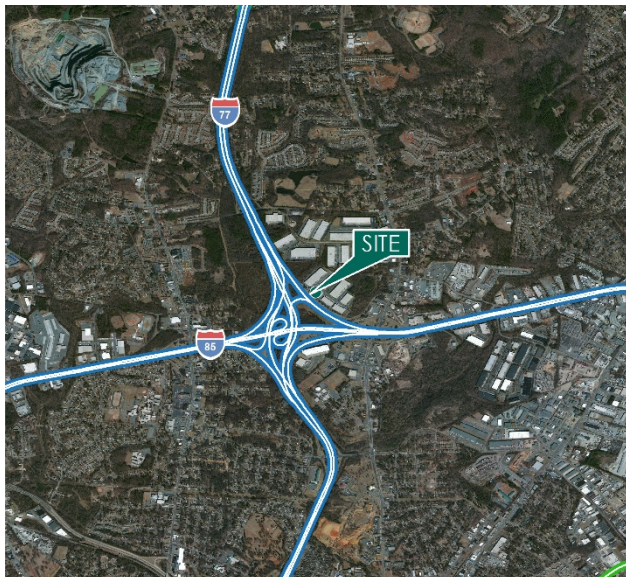

6,400 SF

Industrial Space For Lease

Prologis Charlotte Distribution Center

2205-E Distribution Center Dr.
Charlotte, NC 28269 USA

LOCATION

- Immediate access to Interstate I-77 and I-85
- Minutes from Charlotte Douglas International Airport
- Strategic distribution location in North Submarket
- Close proximity to Charlotte Central Business District