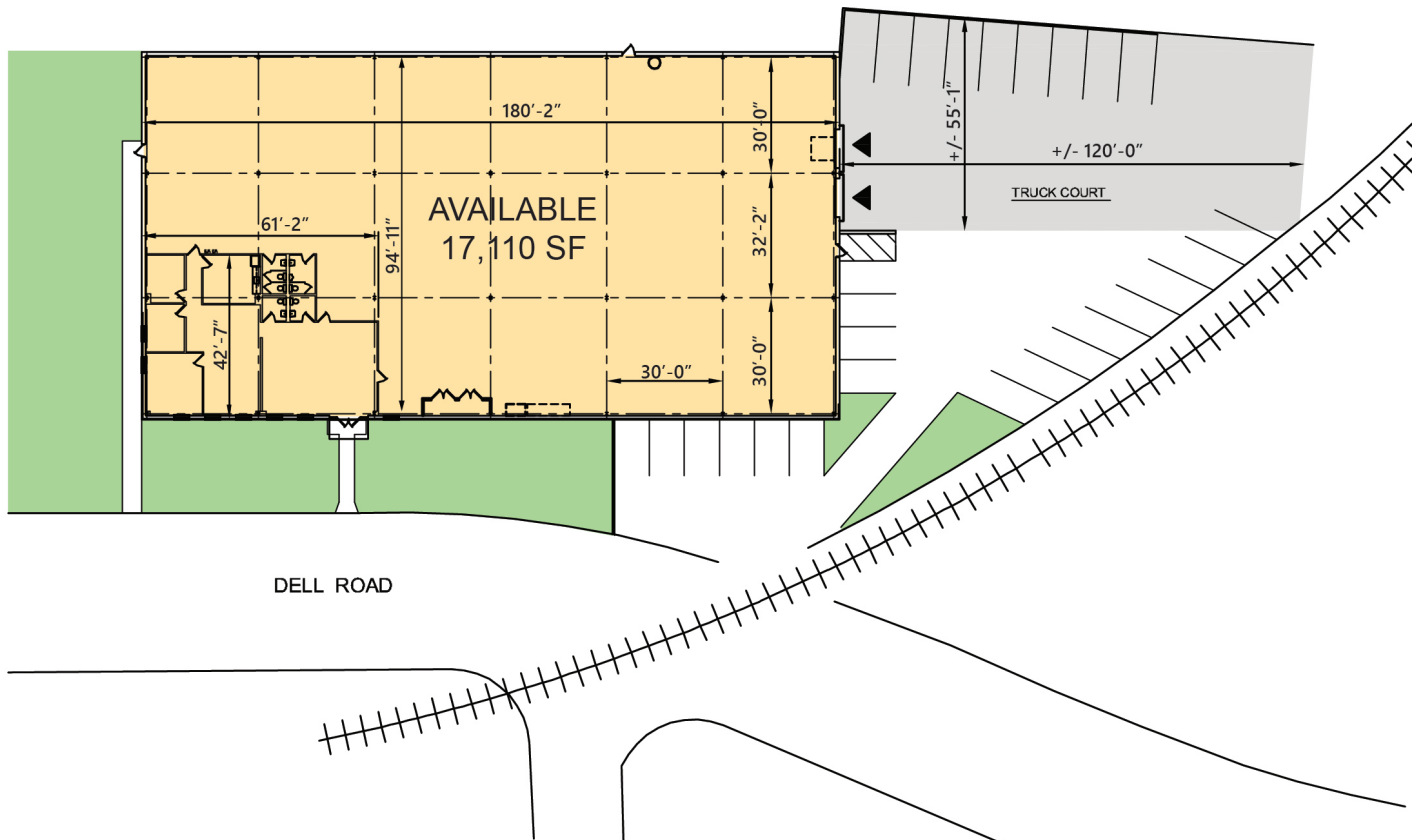

17,110 SF

Industrial Space For Lease

Prologis Meadowlands

525 Dell Road
Carlstadt, NJ 07072 USA

LOCATION

- Minutes from New York City
- Easy access to NJ Turnpike, Interstate 80 and Routes 3, 4, 17, 46 and 120

FACILITY

- 17,110 SF available space
- 14,793 SF warehouse space
- 2,317 SF office space
- 18'4" clear ceiling height
- 2 dock high doors
- 30' x 30' column spacing
- 27 parking spaces

17,110 SF

Industrial Space For Lease