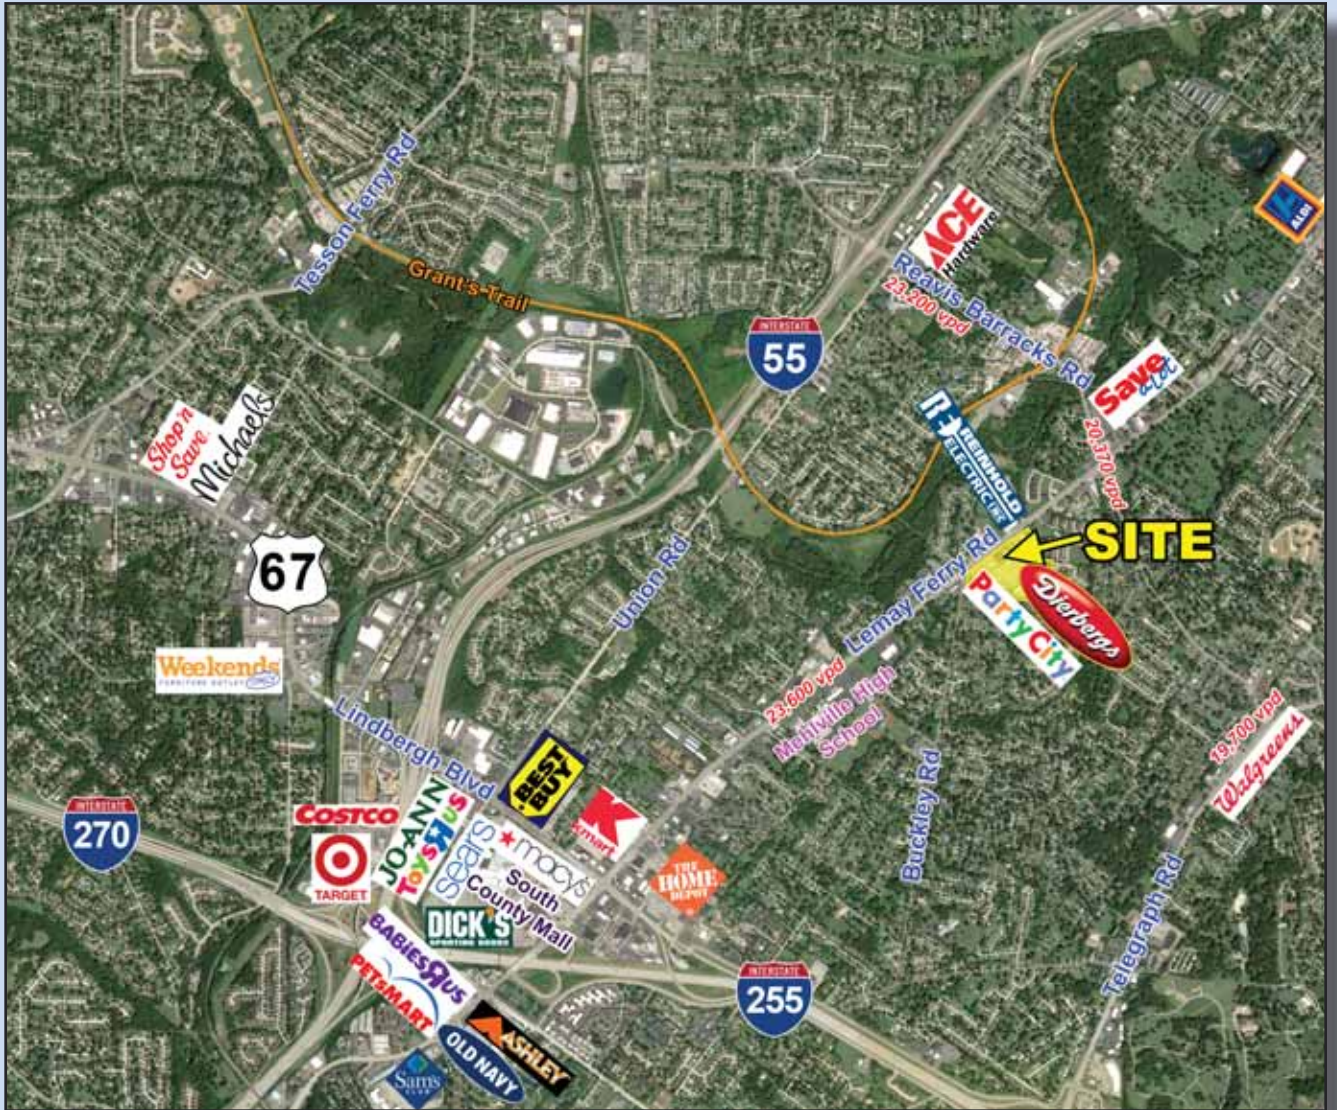

Lemay Plaza

| Demographics | 1-Mile | 3-Mile | 5-Mile |
|-------------------------------|----------|----------|----------|
| 2017 Population | 11,761 | 87,470 | 222,413 |
| 2017 Average Household Income | \$63,919 | \$66,856 | \$72,814 |

- 1.5 miles from I-270, Lindbergh Blvd., South County Mall, and Best Buy
- Less than 3 miles from Old Navy, Petsmart, & River City Casino.
- Anchored by Dierbergs Market and Party City.

Lemay Plaza

Lemay Ferry Road at Buckley Road
St. Louis, Missouri

| Space | Tenant | Size (sf) |
|--------------|----------------------------|------------------|
| 1 | Available | 3,150 |
| 2 | Dr. Harvey DVM | 1,600 |
| 3 | Available | 887 |
| 4 | UPS Store | 1,046 |
| 5 | Fantastic Sam's | 1,215 |
| 6 | Bates Street Lock & Safe | 2,117 |
| 7 | Vanity Springs MedSpa | 1,168 |
| 8 | Available | 1,600 |
| 9 | Health South | 7,600 |
| 10 | Pizza Hut | 1,600 |
| 11 | Available | 2,450 |
| 12 | Pro Nails | 1,018 |
| 13 | Bank of America | 1,558 |
| 14 | Ray's Hair Care | 1,200 |
| 15 | Available | 1,800 |
| 16 | Beltone Hearing Aid Center | 1,241 |
| 17 | Lemay Garden | 1,200 |
| 18 | Allan Link, DDS | 2,560 |
| 19 | Birthing Counseling | 1,600 |
| 20 | Party City | 15,000 |
| 21 | Clarkson Eyecare | 2,945 |
| 22 | Regions Bank | 4,795 |