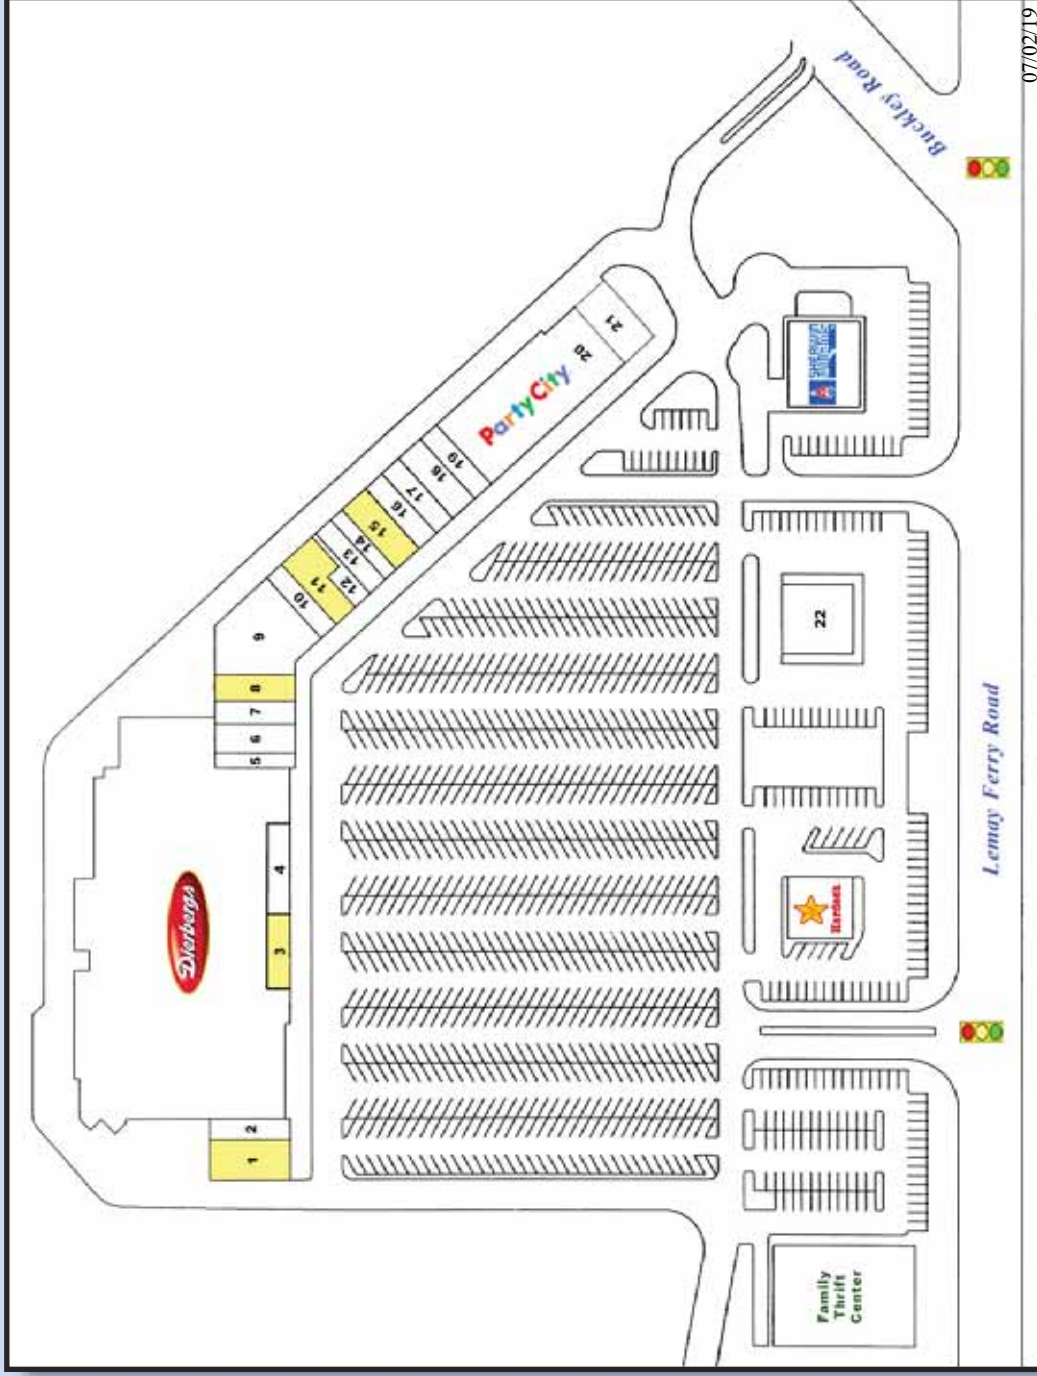

Lemay Plaza

| Demographics | 1-Mile | 3-Mile | 5-Mile |
|-------------------------------|----------|----------|----------|
| 2017 Population | 11,761 | 87,470 | 222,413 |
| 2017 Average Household Income | \$63,919 | \$66,856 | \$72,814 |

- 1.5 miles from I-270, Lindbergh Blvd., South County Mall, and Best Buy
- Less than 3 miles from Old Navy, Petsmart, & River City Casino.
- Anchored by Dierbergs Market and Party City.

Lemay Plaza

Lemay Ferry Road at Buckley Road
St. Louis, Missouri

| Space | Tenant | Size (sf) |
|--------------|----------------------------|------------------|
| 1 | Available | 3,150 |
| 2 | Dr. Harvey DVM | 1,600 |
| 3 | Available | 887 |
| 4 | UPS Store | 1,046 |
| 5 | Fantastic Sam's | 1,215 |
| 6 | Bates Street Lock & Safe | 2,117 |
| 7 | Vanity Springs MedSpa | 1,168 |
| 8 | Available | 1,600 |
| 9 | Health South | 7,600 |
| 10 | Pizza Hut | 1,600 |
| 11 | Available | 2,450 |
| 12 | Pro Nails | 1,018 |
| 13 | Bank of America | 1,558 |
| 14 | Ray's Hair Care | 1,200 |
| 15 | Available | 1,800 |
| 16 | Beltone Hearing Aid Center | 1,241 |
| 17 | Lemay Garden | 1,200 |
| 18 | Allan Link, DDS | 2,560 |
| 19 | Birthing Counseling | 1,600 |
| 20 | Party City | 15,000 |
| 21 | Clarkson Eyecare | 2,945 |
| 22 | Regions Bank | 4,795 |