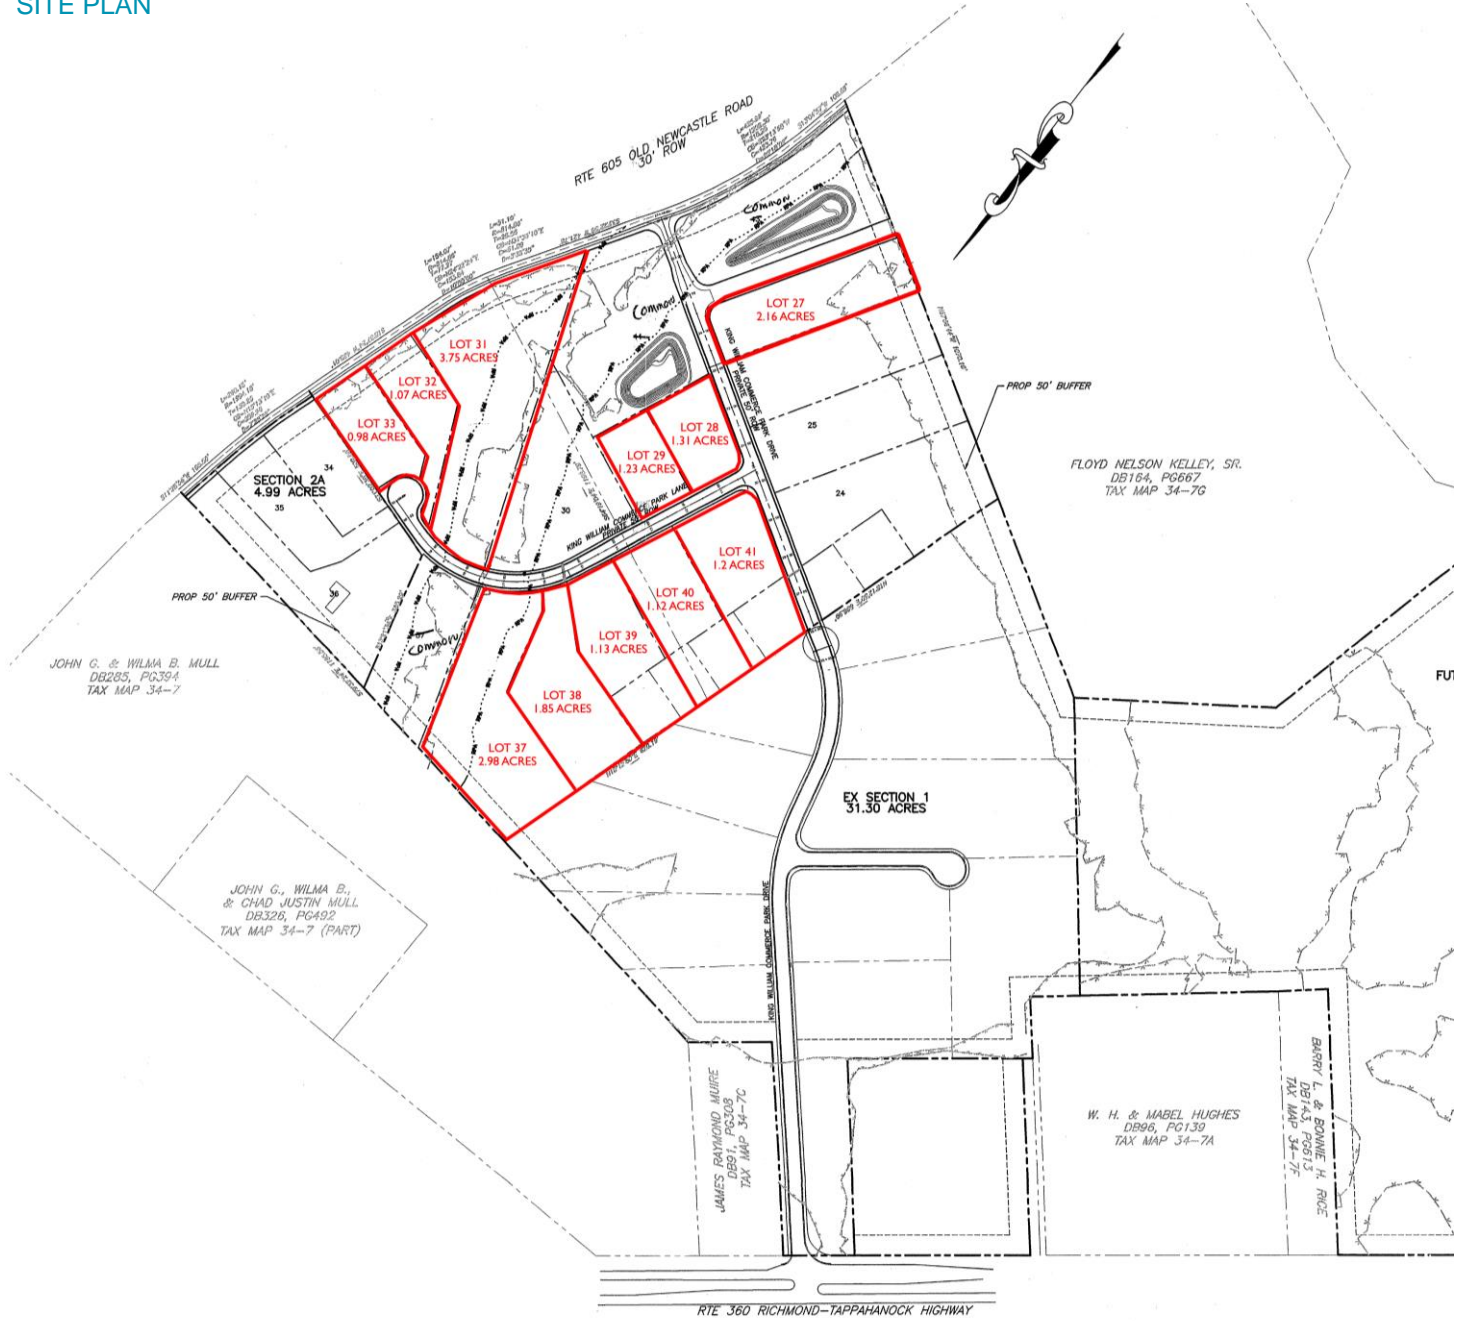

SITE PLAN

For more information, contact:

GRAHAM STONEBURNER
Senior Associate
804 344 7159
graham.stoneburner@thalhimer.com

Thalhimer Center
11100 W. Broad Street
Glen Allen, VA 23060
www.thalhimer.com