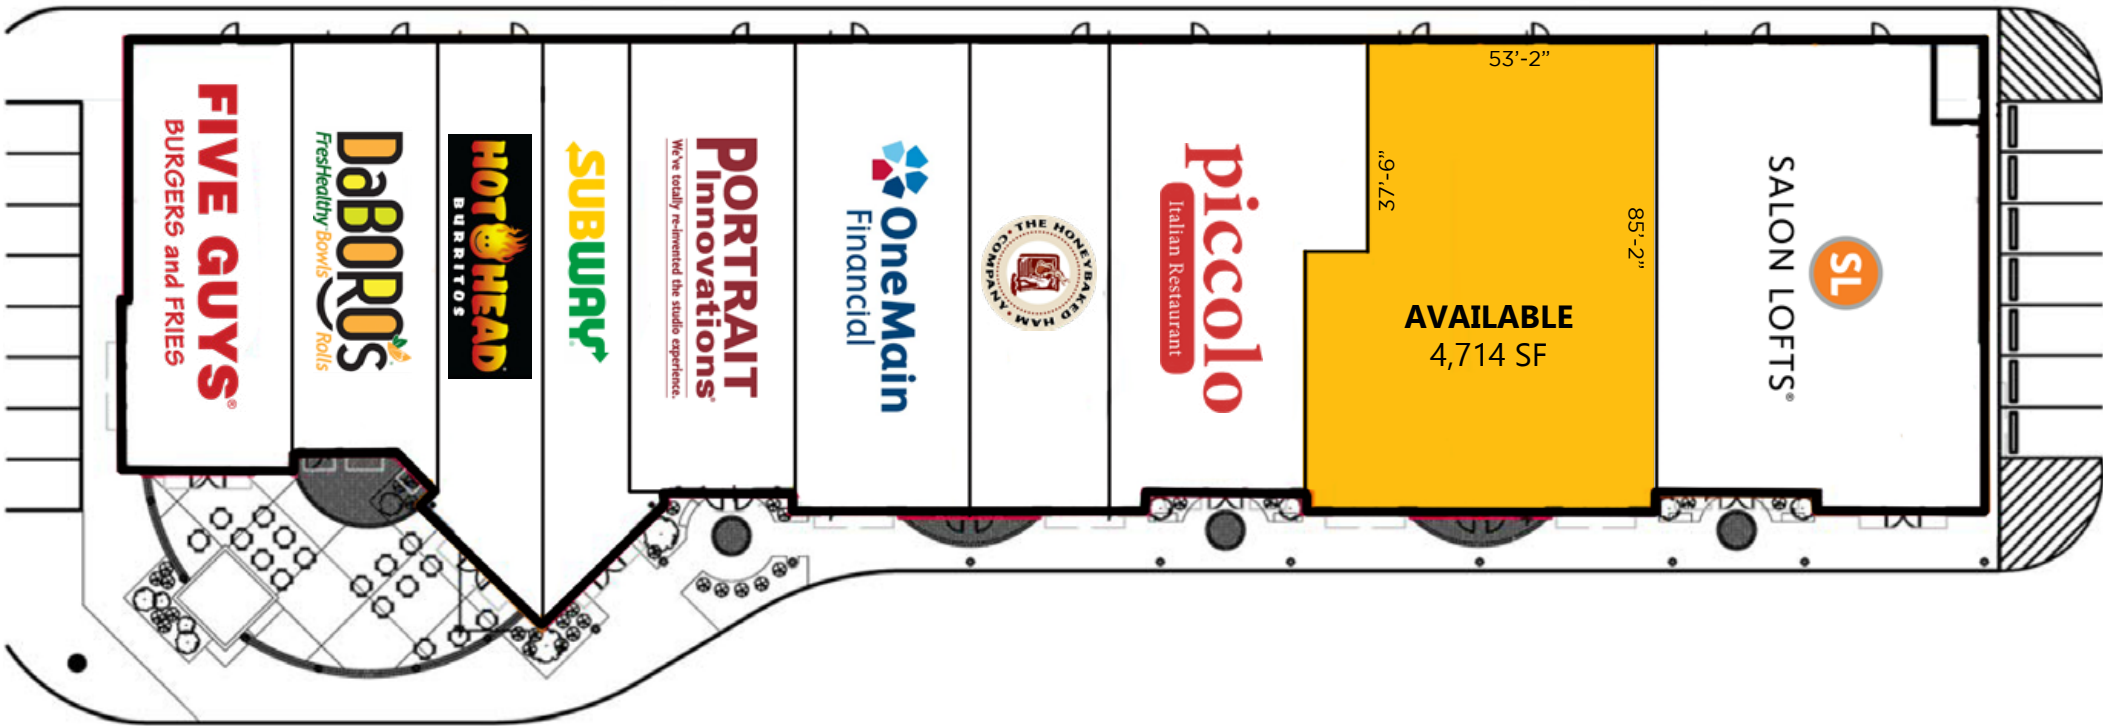

SOM CENTER RD