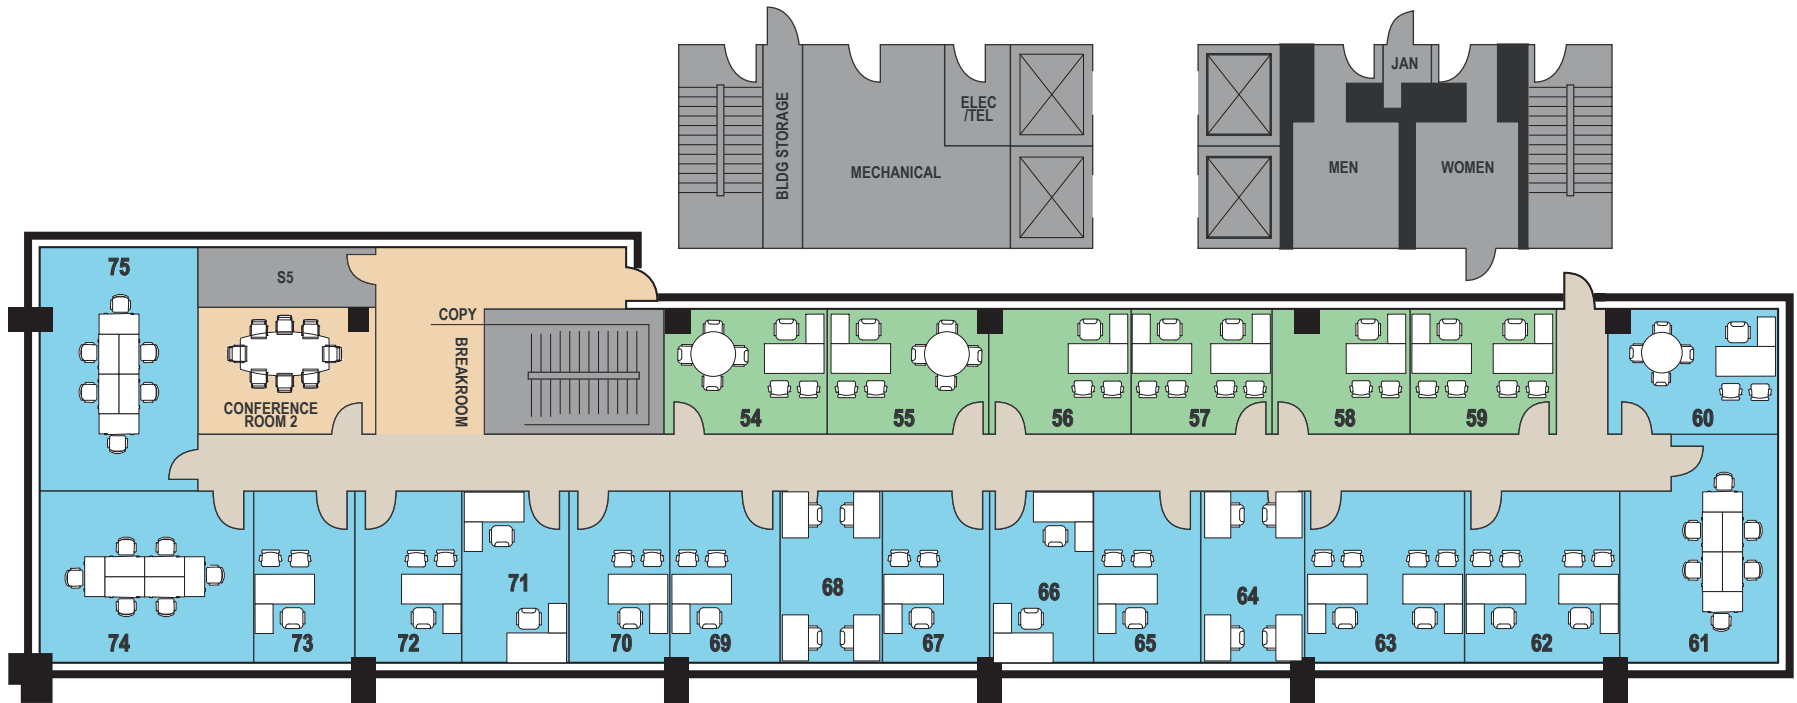

# WORKSUITES

**PARK CITIES - GREENVILLE AVE**  
 4925 Greenville Avenue, Suite 300  
 Dallas, TX 75206

- Exterior Offices
- Interior Offices
- Common Areas

For office availability, please contact: [sales@worksuites.com](mailto:sales@worksuites.com) or 1-888-601-WORK