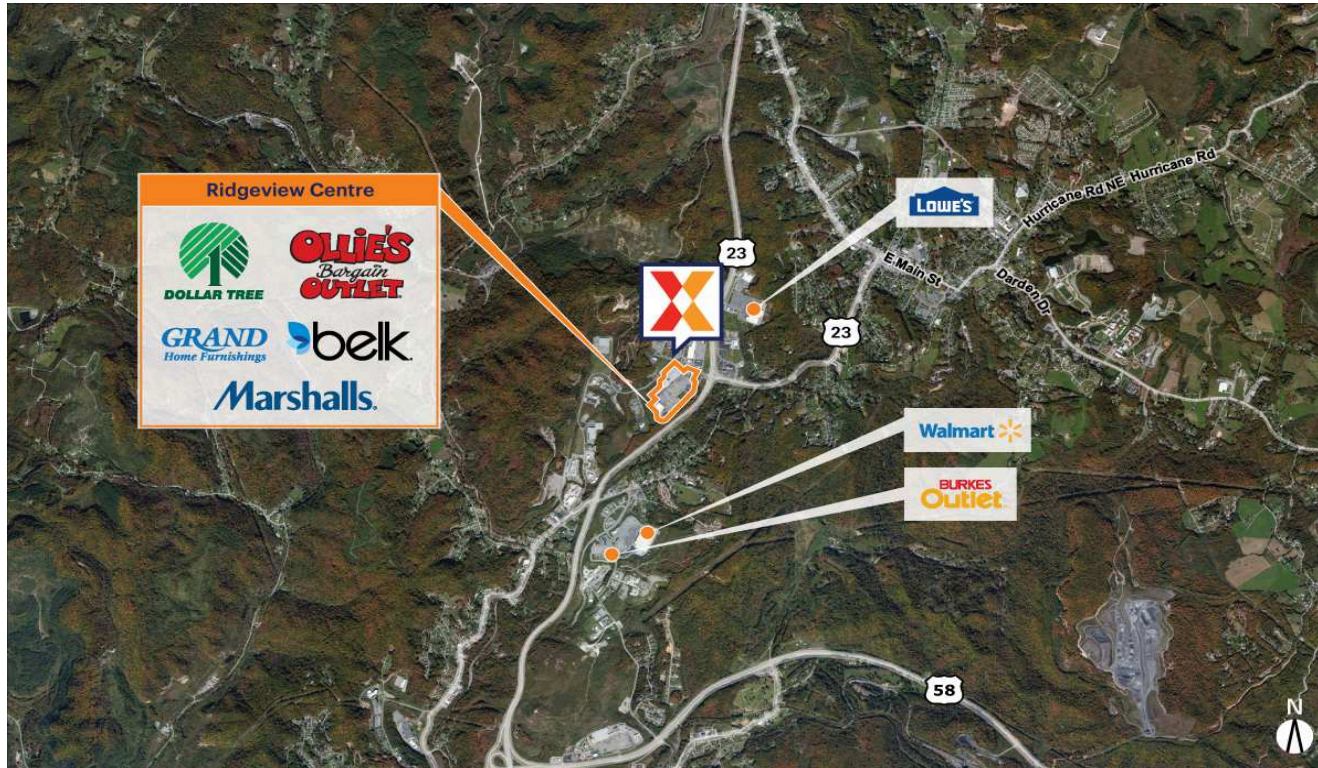

# Ridgeview Centre

Big Stone Gap, VA

36.9666, -82.597

129 Ridge Circle, Southwest | Wise, VA 24293

Center Size: 190,242 SF

Demographics	3 Mile	5 Mile	7 Mile
👤	9,418	14,828	18,709
🏠	3,899	6,038	7,548
💰	\$57,371	\$56,217	\$55,746

Trade area includes a population of 250,000+ extending into nearby Kentucky counties

Close proximity to The University of Virginia's College at Wise with 2,000+ students

Located in the heart of Wise's dense retail corridor

# Ridgeview Centre

Big Stone Gap, VA

36.9666, -82.597

129 Ridge Circle, Southwest | Wise, VA 24293

## Current Retailers

FS2	GSA	6,620 SF
N.A.P.	Belk	0 SF
N.A.P.1	KFC	0 SF
02	Soft Petals	1,190 SF
03	Tech Wise	1,750 SF
04	Monterey Mexican Restaurant	2,800 SF
05	Cavalier Comics	1,750 SF
07	Rent-A-Center	4,340 SF
9A	Stepz	6,300 SF
13	Mullins Meats	1,050 SF
14	GameStop	3,150 SF
15	Grand Home Furnishings	31,963 SF
16	Dollar Tree	9,000 SF
17	Ollie's Bargain Outlet	28,650 SF
17A	Marshalls	20,000 SF
17B	Harbor Freight Tools	19,440 SF
20	Goodwill	7,500 SF