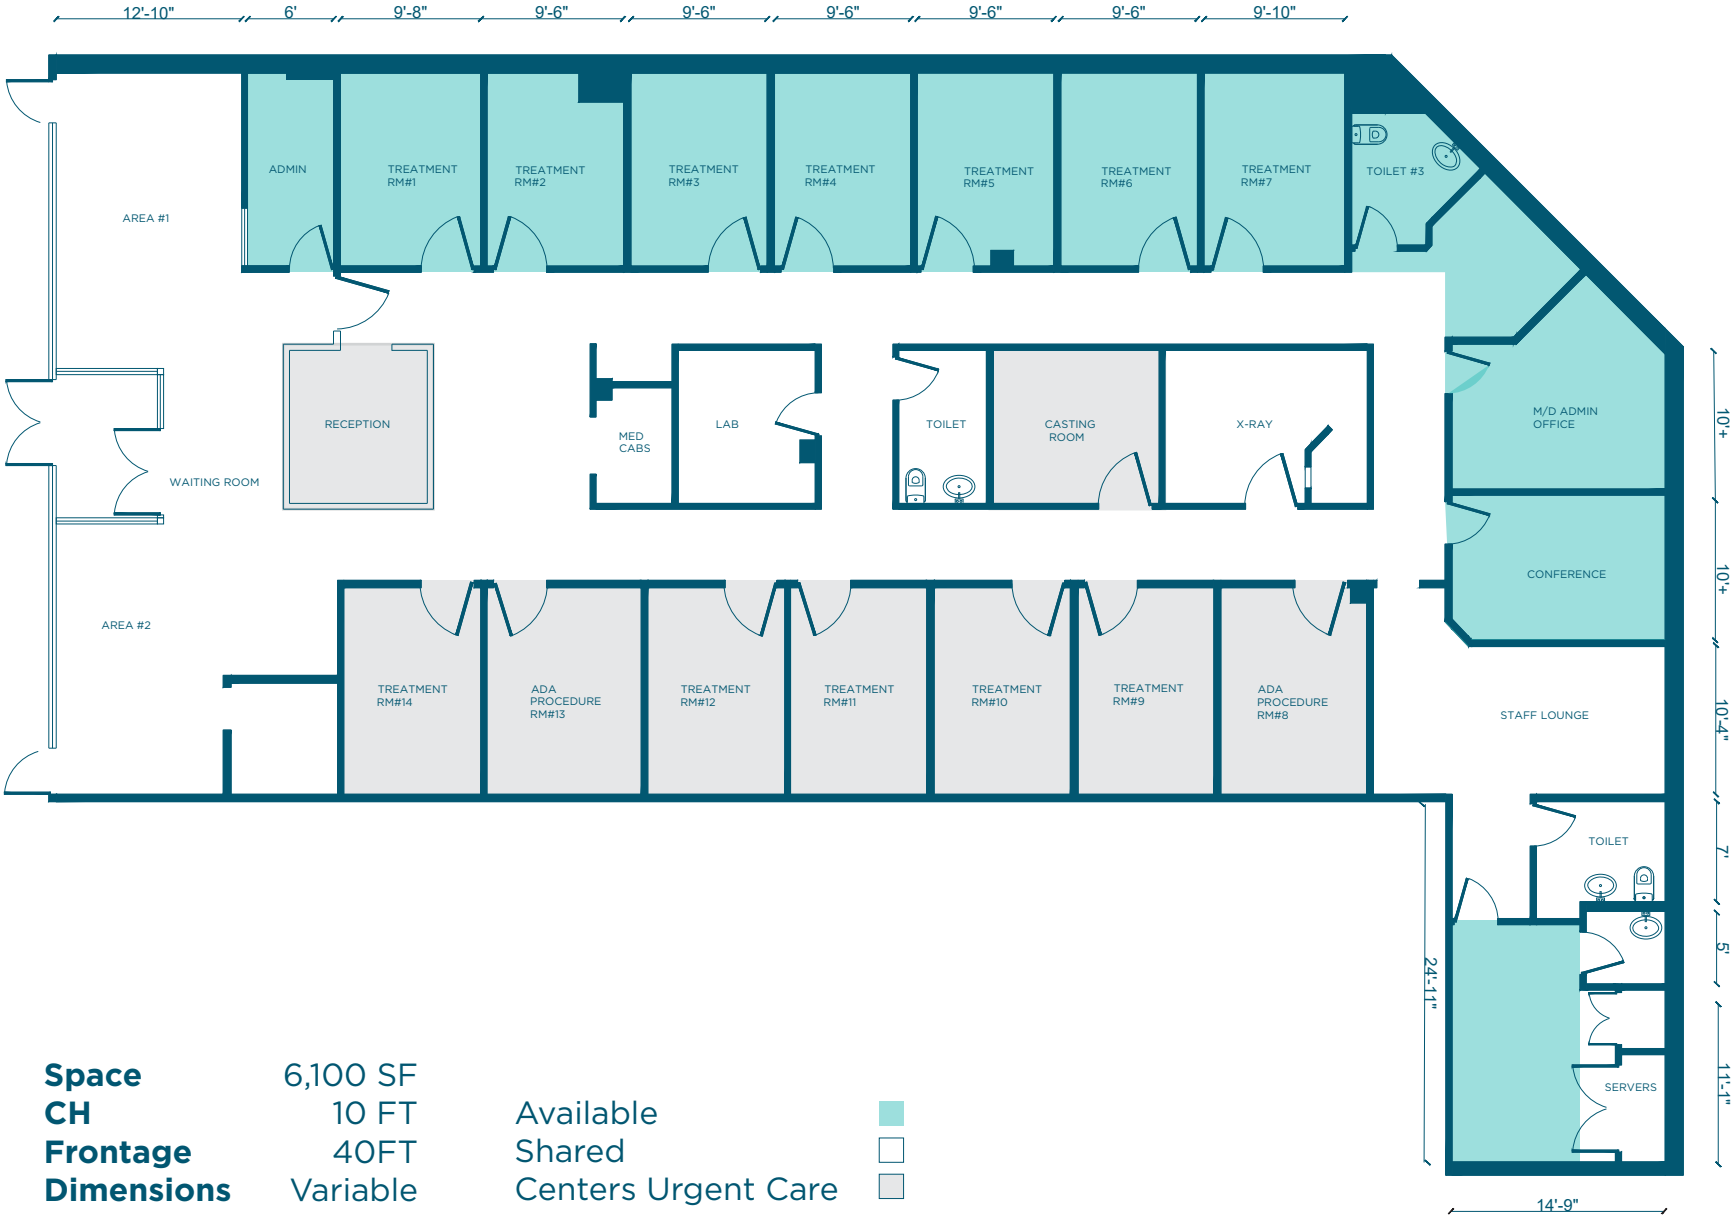

CEILING HEIGHT

10 FT

FRONTAGE

40 FT

ZONING

M1-1

OCCUPANCY

Immediate

ASKING RENT

Upon Request

HIGHLIGHTS

- Fully built out turn key medical office.
- Space is shared with an urgent care center seeing around 45 patients a day.
- Space comes with 7 examination rooms, reception, a secondary waiting room, office, shared primary waiting room, lounge, bathrooms and lab.
- Lease includes maintenance, utilities, phone + option for internet, and furnished rooms.
- Option to separately work out deal for use of urgent care's X-Ray Machine / Technician.
- Perfect for specialists with the bonus of in office referrals.
- Located in a busy strip close to major junction with good transit options. Very solid payer mix.

RIDGEWOOD QUEENS

61-22 FRESH POND ROAD

FLOORPLANS & DETAILS

Space	6,100 SF	Available	
CH	10 FT	Shared	
Frontage	40FT	Centers Urgent Care	
Dimensions	Variable		

RIDGEWOOD QUEENS

61-22 FRESH POND ROAD

SPACE DEVELOPMENT