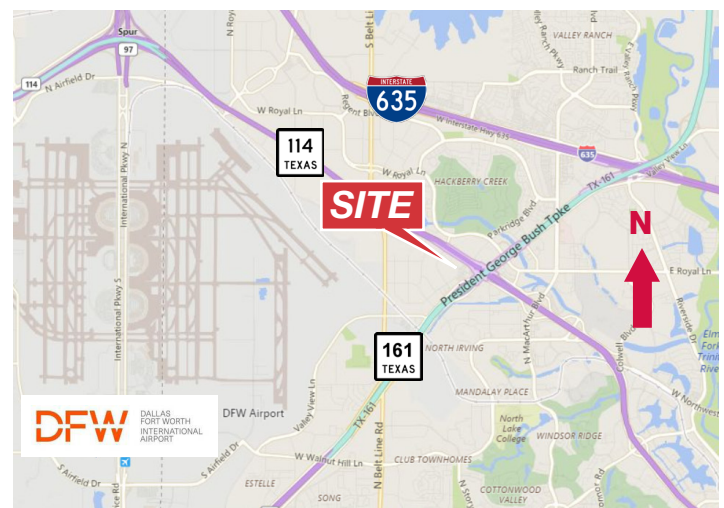

## 6341 Campus Circle Drive East

Irving, Texas 75063

### Property Features

- Building and Monument Signage
- Exposed Ceiling
- Private Entrance
- Reserved Parking
- Conveniently Located Minutes From DFW Airport, Just South of 114 on Campus Circle Drive East