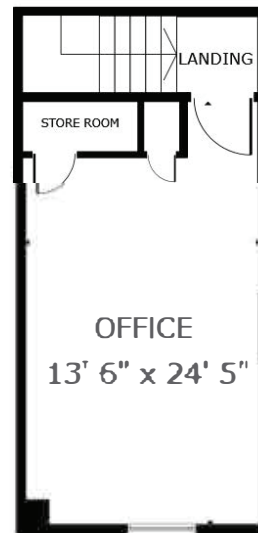

FLOOR 1

1705 Hoover Avenue Suite B
National City, CA 91950
Approx. Size: 3,543 RSF

FLOOR 2