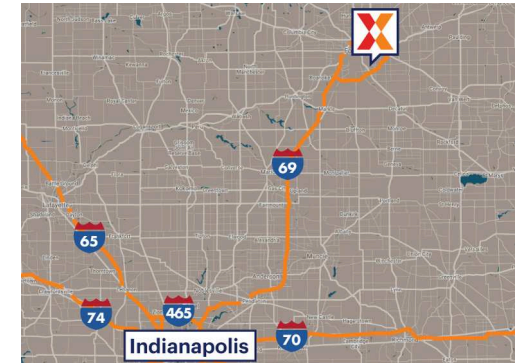

Lincoln Plaza

Fort Wayne, IN

41.0686, -85.0405

645-821 Lincoln Highway West | New Haven, IN 46774-2139

Center Size: 98,438 SF

Demographics	1 Mile	3 Mile	5 Mile
	3,831	34,080	114,087
	1,523	13,617	43,581
	\$56,510	\$60,978	\$56,832

Anchored by a 44,000 SF Kroger along with regional tenants

High visibility from 26,000+ vehicles daily with signalized entrance on SR 930

Ample parking with one pad opportunity

Lincoln Plaza

Fort Wayne, IN

41.0686, -85.0405

645-821 Lincoln Highway West | New Haven, IN 46774-2139

Available Space

PAD	0 SF
115	5,850 SF
125	1,500 SF
135	1,500 SF
140	1,200 SF
160	5,040 SF
165	5,000 SF
170	4,000 SF

Current Retailers