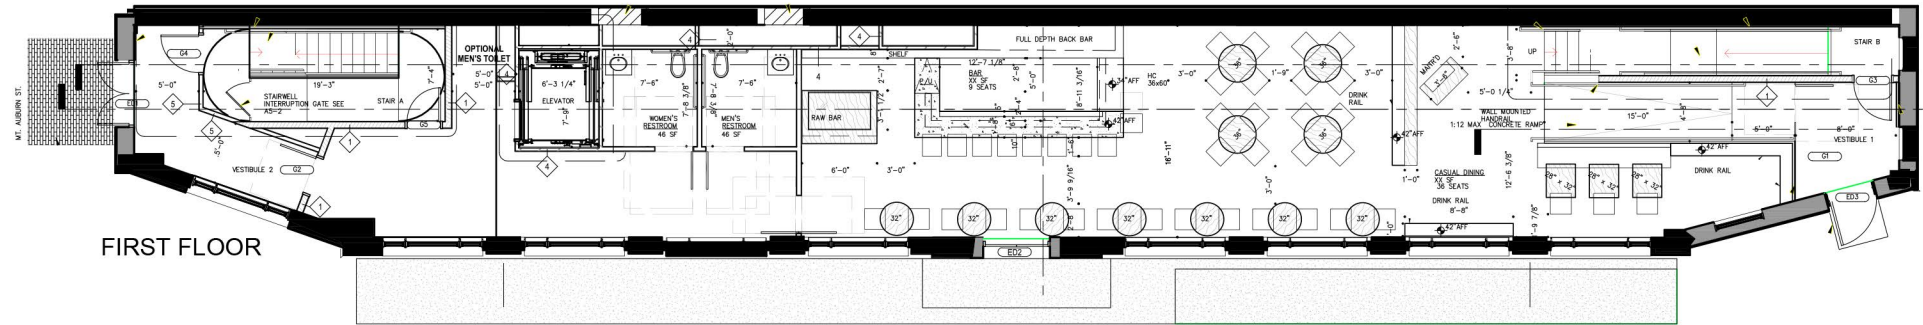

FACTS

- Fully built out restaurant space in Harvard Square's historic Conductor's Building
- 5,200 square feet on street and 2nd levels, plus full kitchen in basement (+/-2,900 sf)
- Brick and beam interior with all FF&E remaining and available
- Ceiling heights of over 13 feet on main levels and 9'4" in basement
- Surrounded by Harvard University and across from The Charles Hotel, a 295-key luxury hotel
- Area restaurants include: Alden & Harlow, Henrietta's Table, Russell House Tavern, Parsnip, Benedetto, Noir, Toscano
- Ample parking in garages located adjacent and across from the building

STREET LEVEL INTERIOR

SECOND LEVEL INTERIOR

NEARBY RETAILERS

AVAILABLE
NOW

SITE PLANS

BASEMENT LAYOUT

FIRST FLOOR

SECOND FLOOR