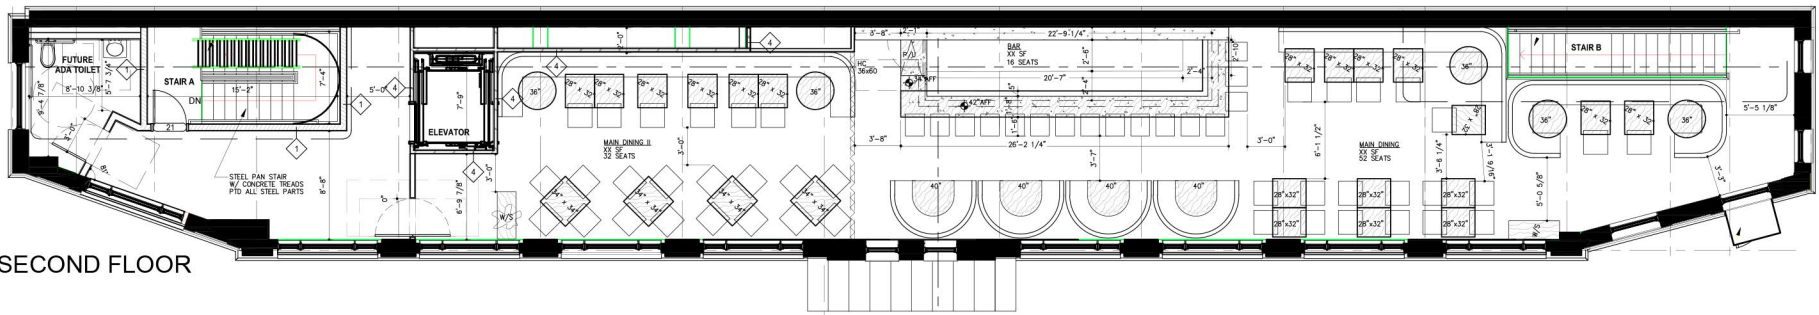

FACTS

- Fully built out restaurant space in Harvard Square's historic Conductor's Building
- 5,200 square feet on street and 2nd levels, plus full kitchen in basement (+/-2,900 sf)
- Brick and beam interior with all FF&E remaining and available
- Ceiling heights of over 13 feet on main levels and 9'4" in basement
- Surrounded by Harvard University and across from The Charles Hotel, a 295-key luxury hotel
- Area restaurants include: Alden & Harlow, Henrietta's Table, Russell House Tavern, Parsnip, Benedetto, Noir, Toscano
- Ample parking in garages located adjacent and across from the building

STREET LEVEL INTERIOR

SECOND LEVEL INTERIOR

NEARBY RETAILERS

AVAILABLE
NOW

SITE PLANS

BASEMENT LAYOUT

FIRST FLOOR

SECOND FLOOR