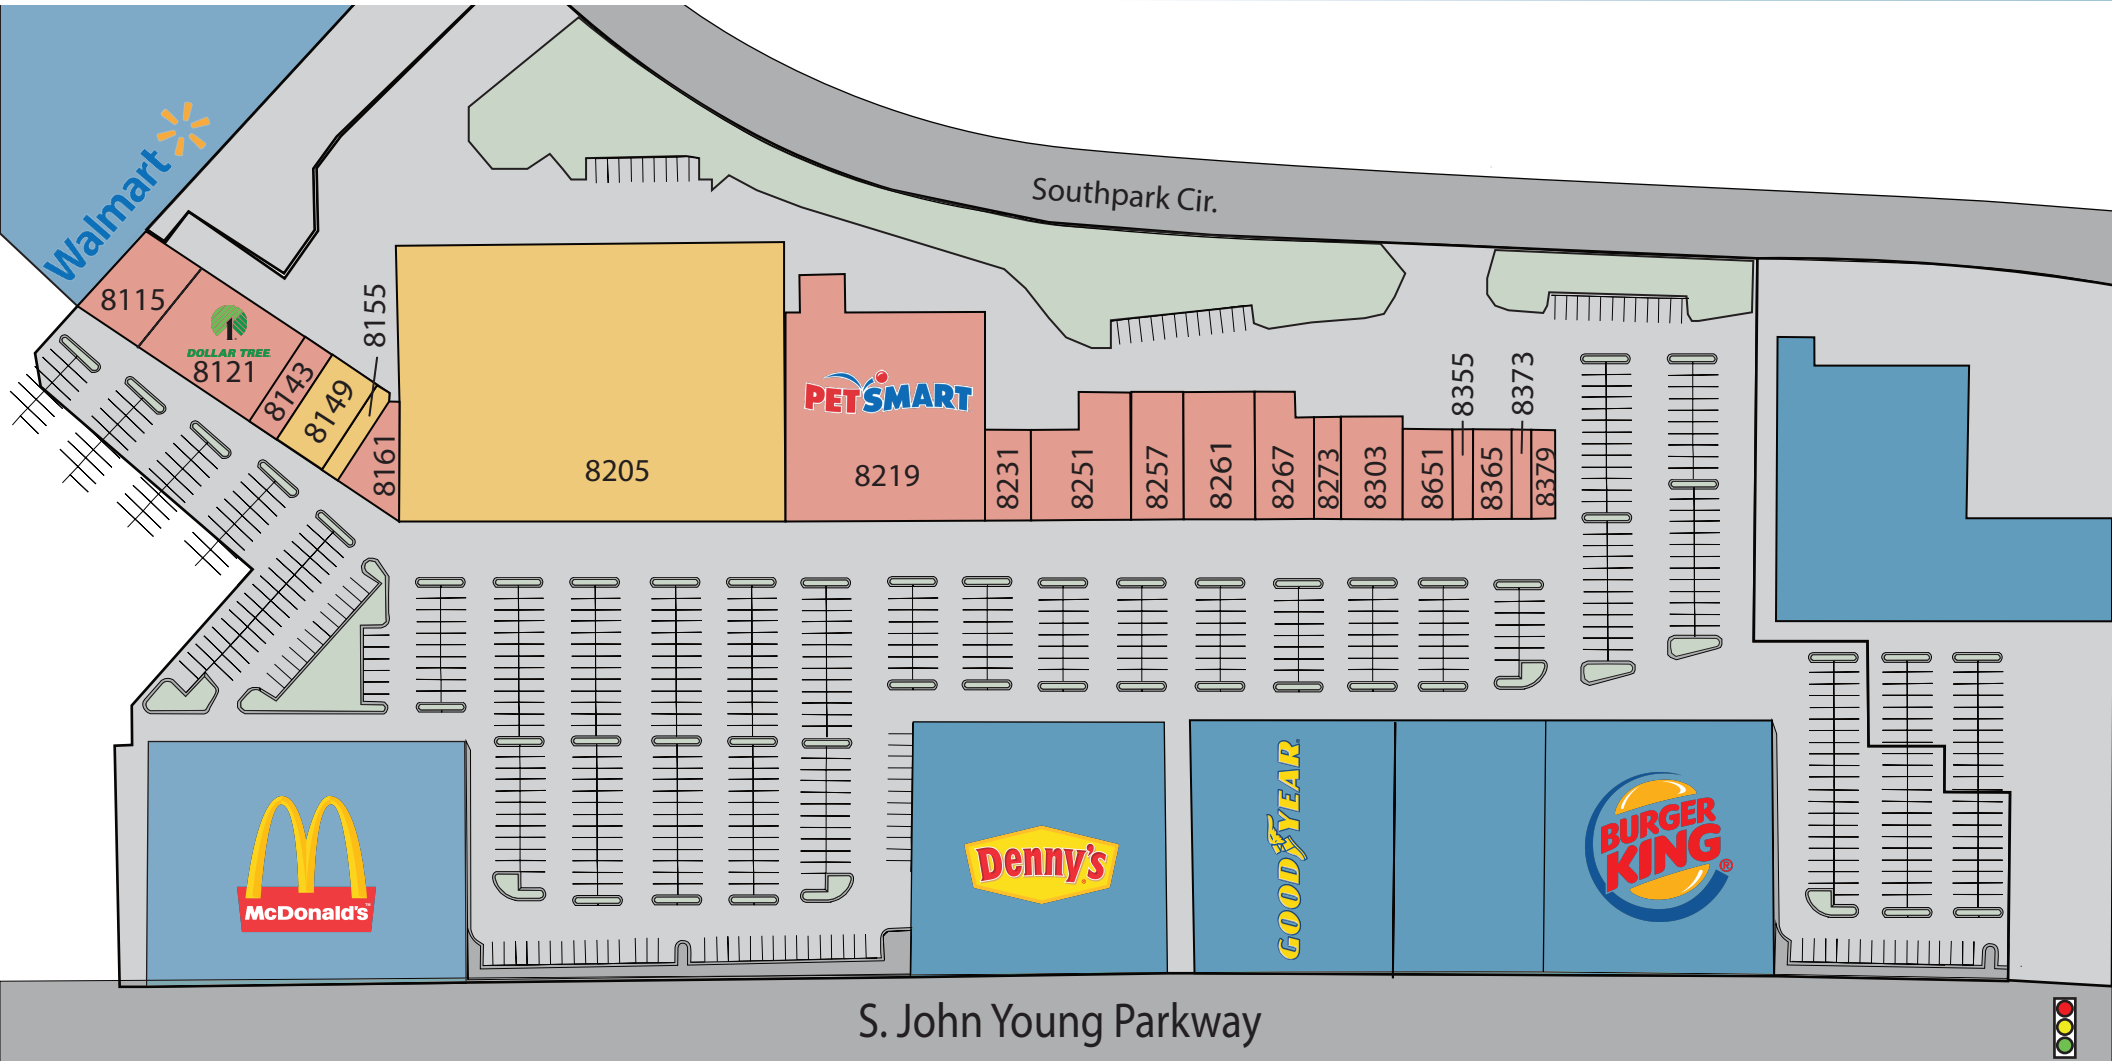

Sand Lake Corners North

For Leasing Information
888-342-9378

8115	GameStop #6591	4,854	8219	PetSmart	26,020	8303	Global Public Adjusters	4200
8121	Dollar Tree #976	9,000	8231	Bakery/Café	2,400	8351	Paradise Dental	2,800
8143	Sally Beauty #3886	1,600	8251	K Poppin	6,800	8355	Shear Junkie's Barber	1,190
8149	Available	3,147	8257	Camp Transformation	4,000	8365	Golden Lotus	2,100
8155	Available	1,000	8261	House of Pho	5,000	8373	Perfect Nails	1,150
8161	Metro PCS	1,816	8267	Cato	4,000	8379	Mediterranean Grill	1,260
8205	Available	66,700	8273	Danino's Pizza	2,400			