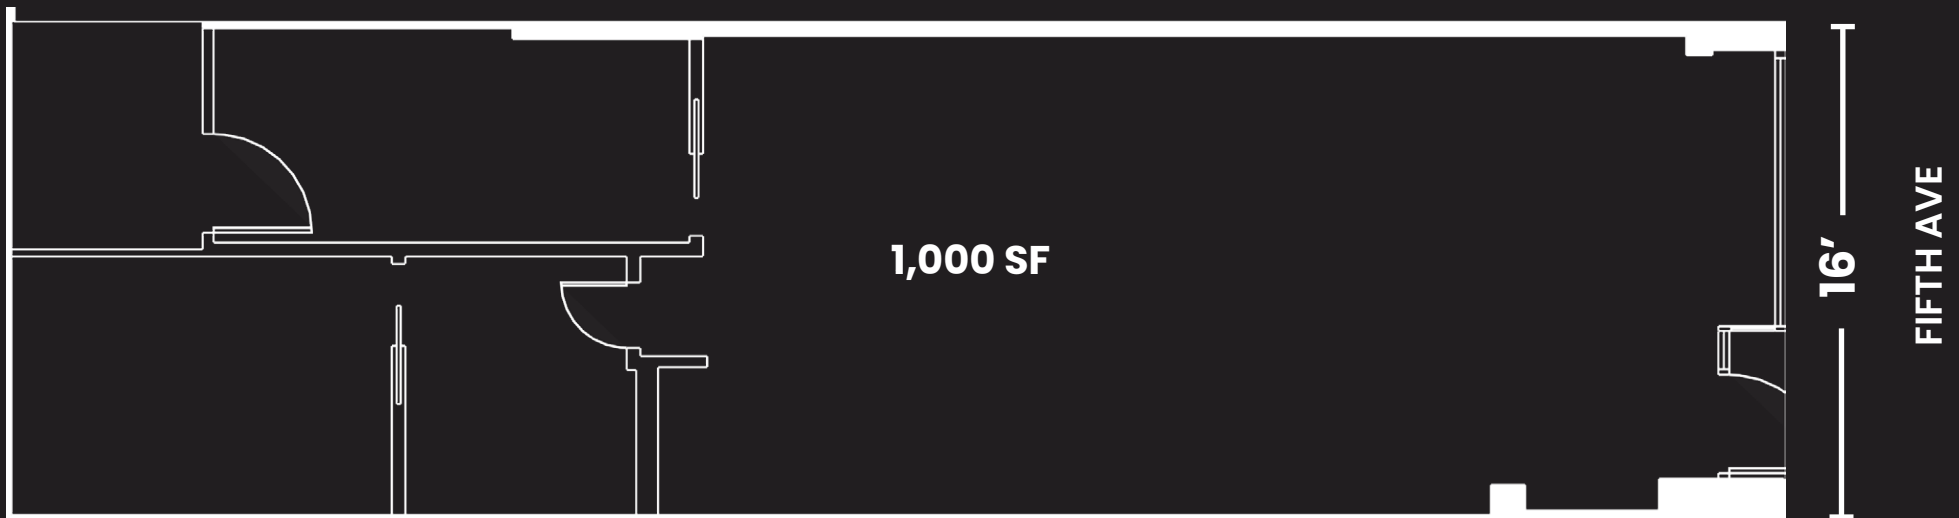

385 Fifth Ave

CONTACT OUR BROKERS FOR MORE INFORMATION:

David Green

DGreen@ksrny.com

516.320.0260

Ike Bibi

IBibi@ksrny.com

347.417.2860

AKSR
KASSIN SABBAGH REALTY

All information supplied in this marketing presentation and/or flyer is from sources deemed reliable and is furnished subject to errors, omissions, modifications, removal of listings from sale/lease and to any listing condition. Any square footage, dimensions, floor plans and/or technical data set forth are approximations and are subject to further elaboration/confirmation.