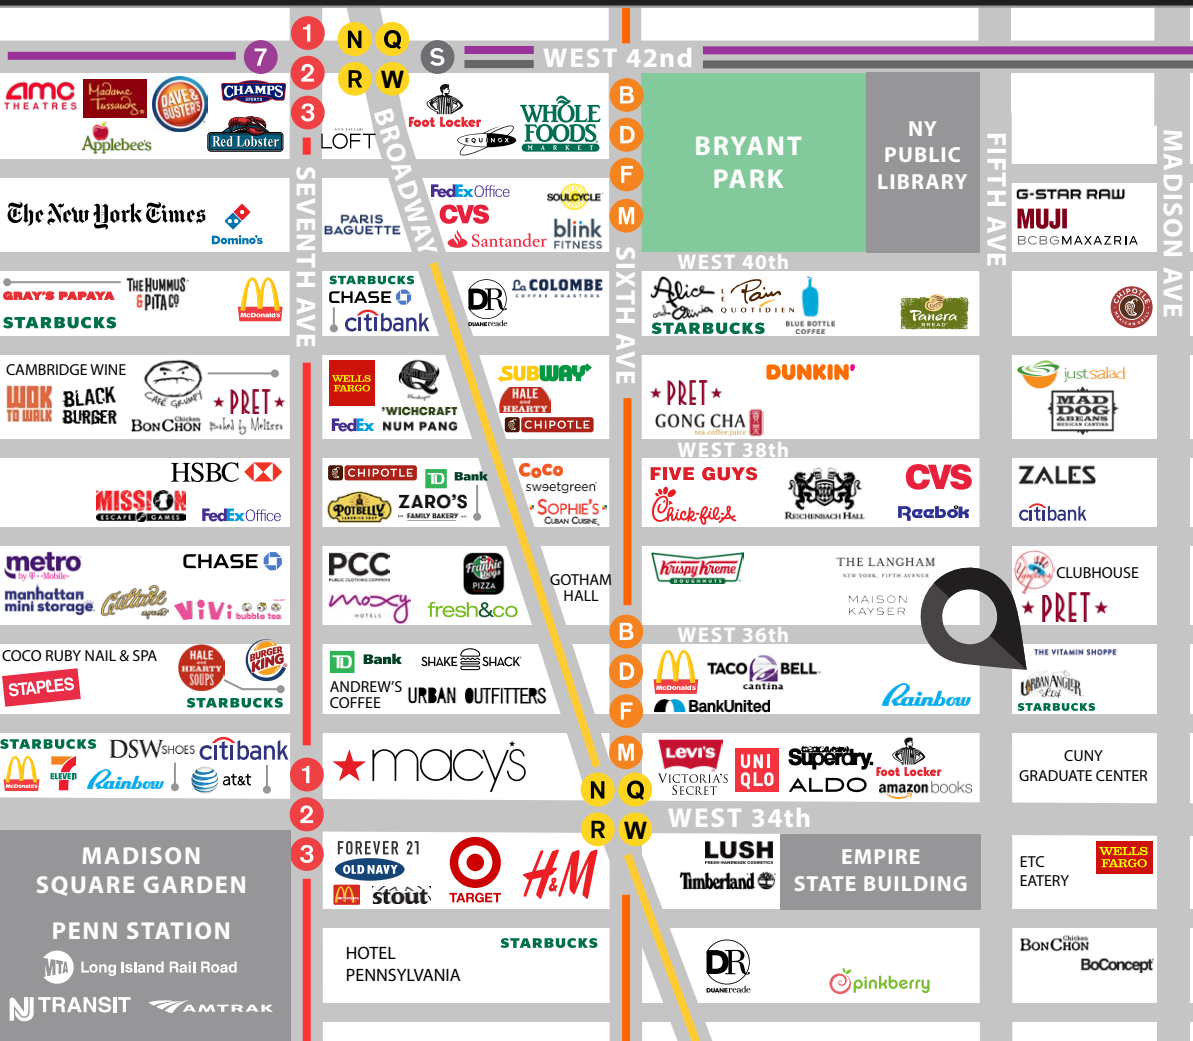

385 Fifth Ave

- Formerly Cohen's Optical
- ADA Bathroom in place

SIZE	1,000 SF
FRONTAGE	16'
CEILING HEIGHT	12'
POSSESSION	Immediate
TRANSPORTATION	B D F M N Q R W
NEIGHBORS