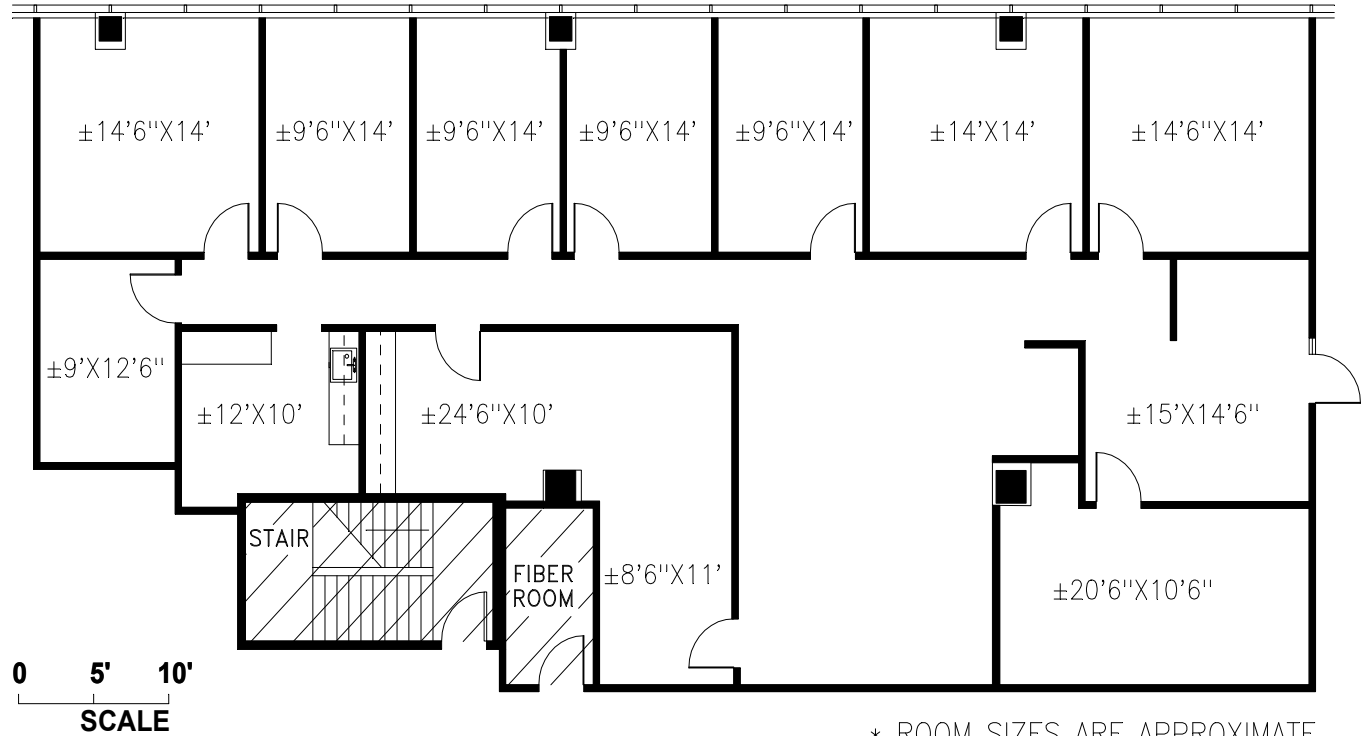

3701 W PLANO PARKWAY

SUITE 150
3,568 RSF

LEASING TEAM

MICHAEL CARMICHAEL
michael.carmichael@madisonmarquette.com
972.421.3306

KURT CHERRY
kurt.cherry@madisonmarquette.com
972.421.3322

madisonmarquette.com

* ROOM SIZES ARE APPROXIMATE