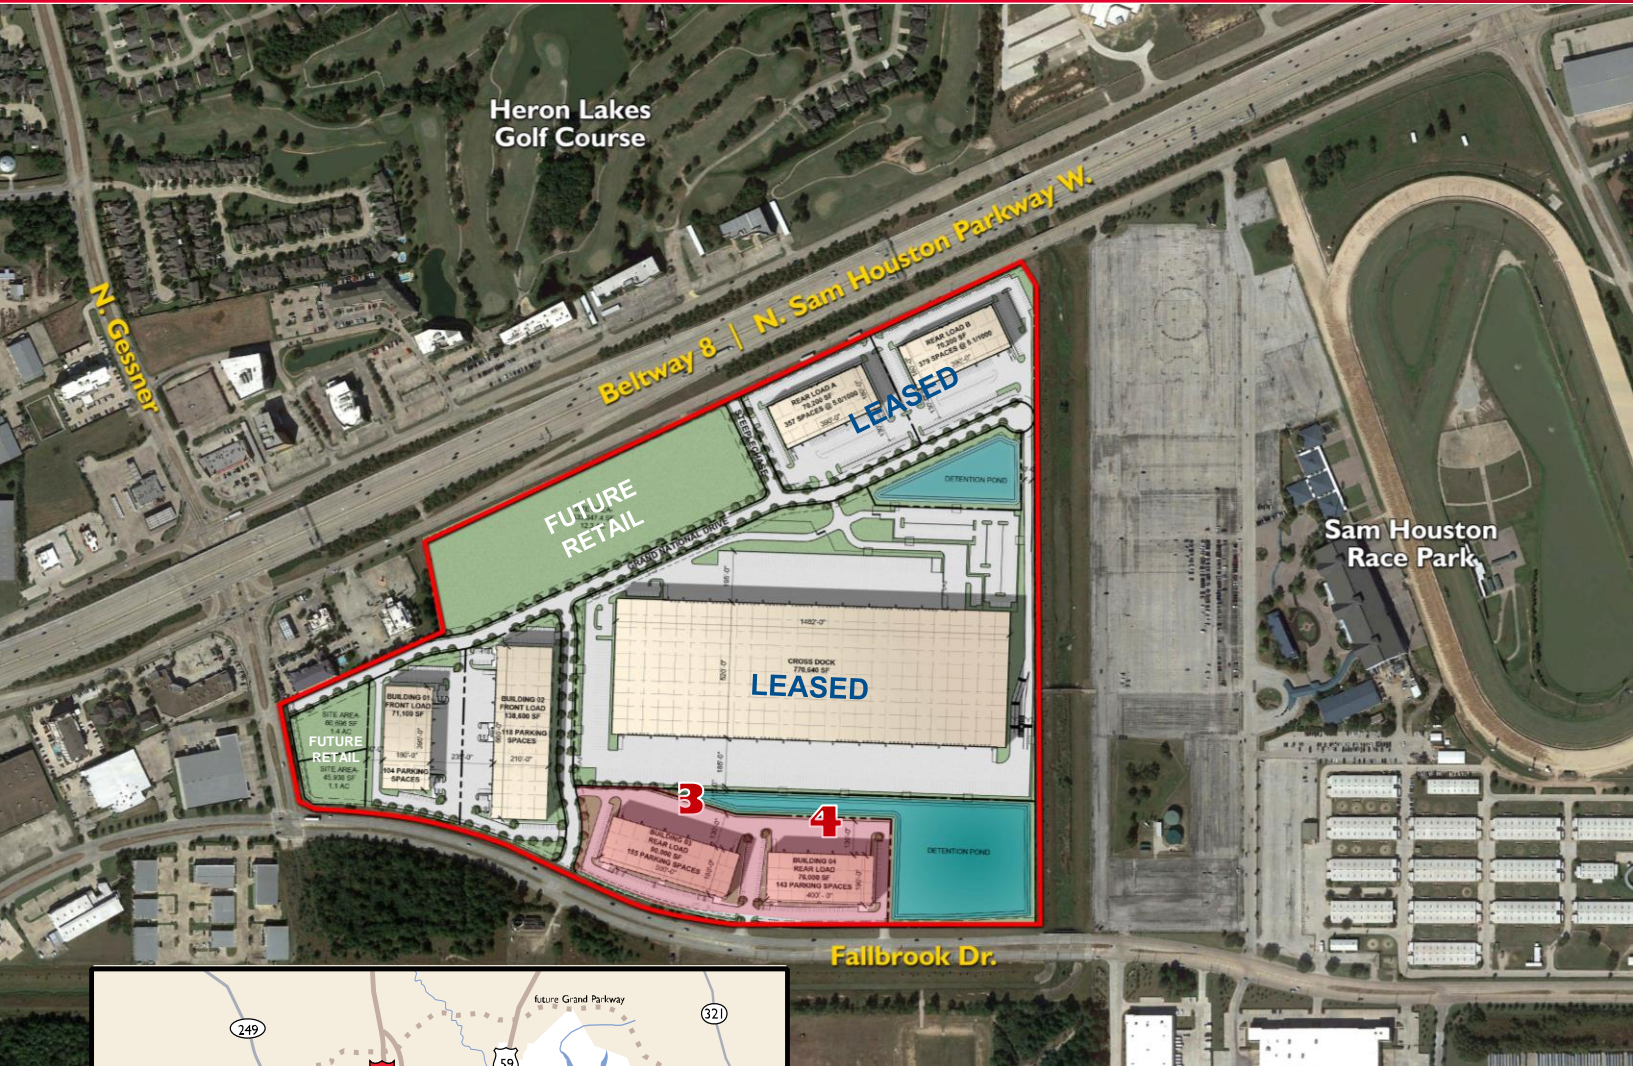

Jim Foreman
713 963 2824
Jim.foreman@cushwake.com

Allison Bergmann
713 963 2865
Allison.bergmann@cushwake.com

CUSHMAN & WAKEFIELD
1330 Post Oak Boulevard | Suite 2700
Houston, TX 77056
www.cushmanwakefield.com