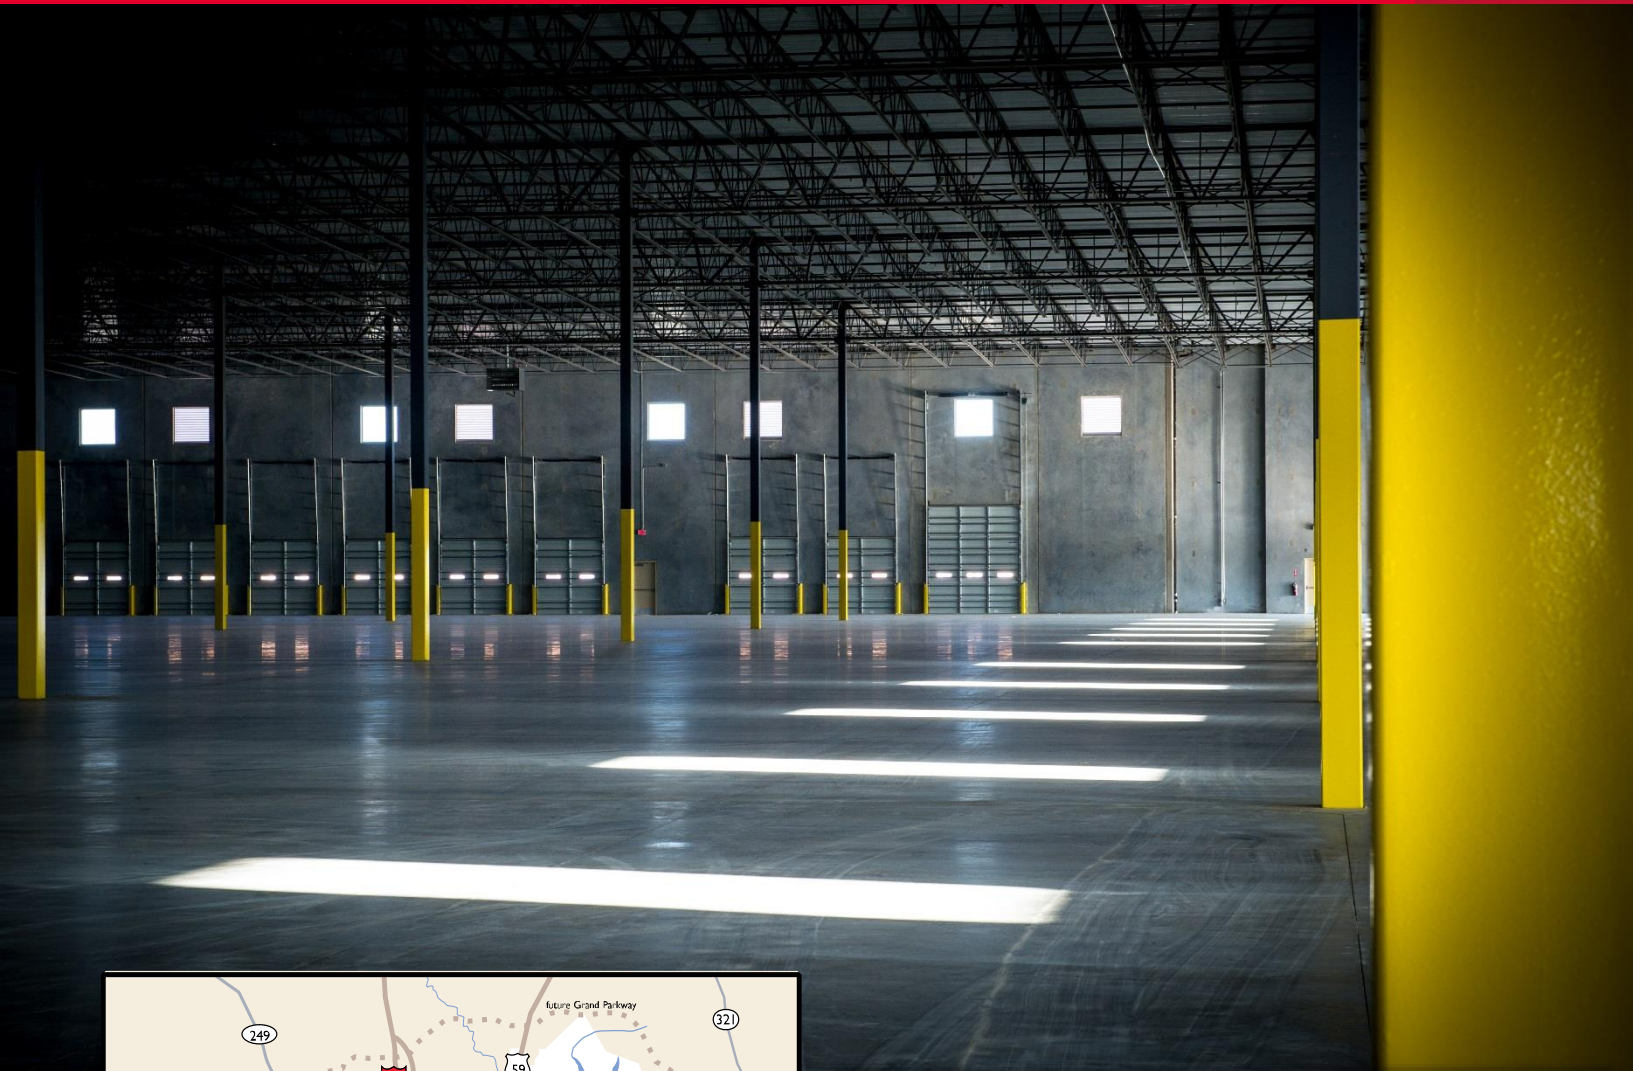

PROXIMITY TO SELECT LOCATIONS IN REGION

DESTINATION	DISTANCE	DRIVE TIME
George Bush Intercontinental Airport (IAH)	16 miles	17 minutes
Hardy Toll Rd.	9 miles	11 minutes
I-45	8 miles	8 minutes
TX-249	2 miles	2 minutes
U.S. 290	6 miles	8 minutes
The Woodlands	24 miles	29 minutes

Jim Foreman
713 963 2824
Jim.foreman@cushwake.com

Allison Bergmann
713 963 2865
Allison.bergmann@cushwake.com

CUSHMAN & WAKEFIELD
1330 Post Oak Boulevard | Suite 2700
Houston, TX 77056
www.cushmanwakefield.com