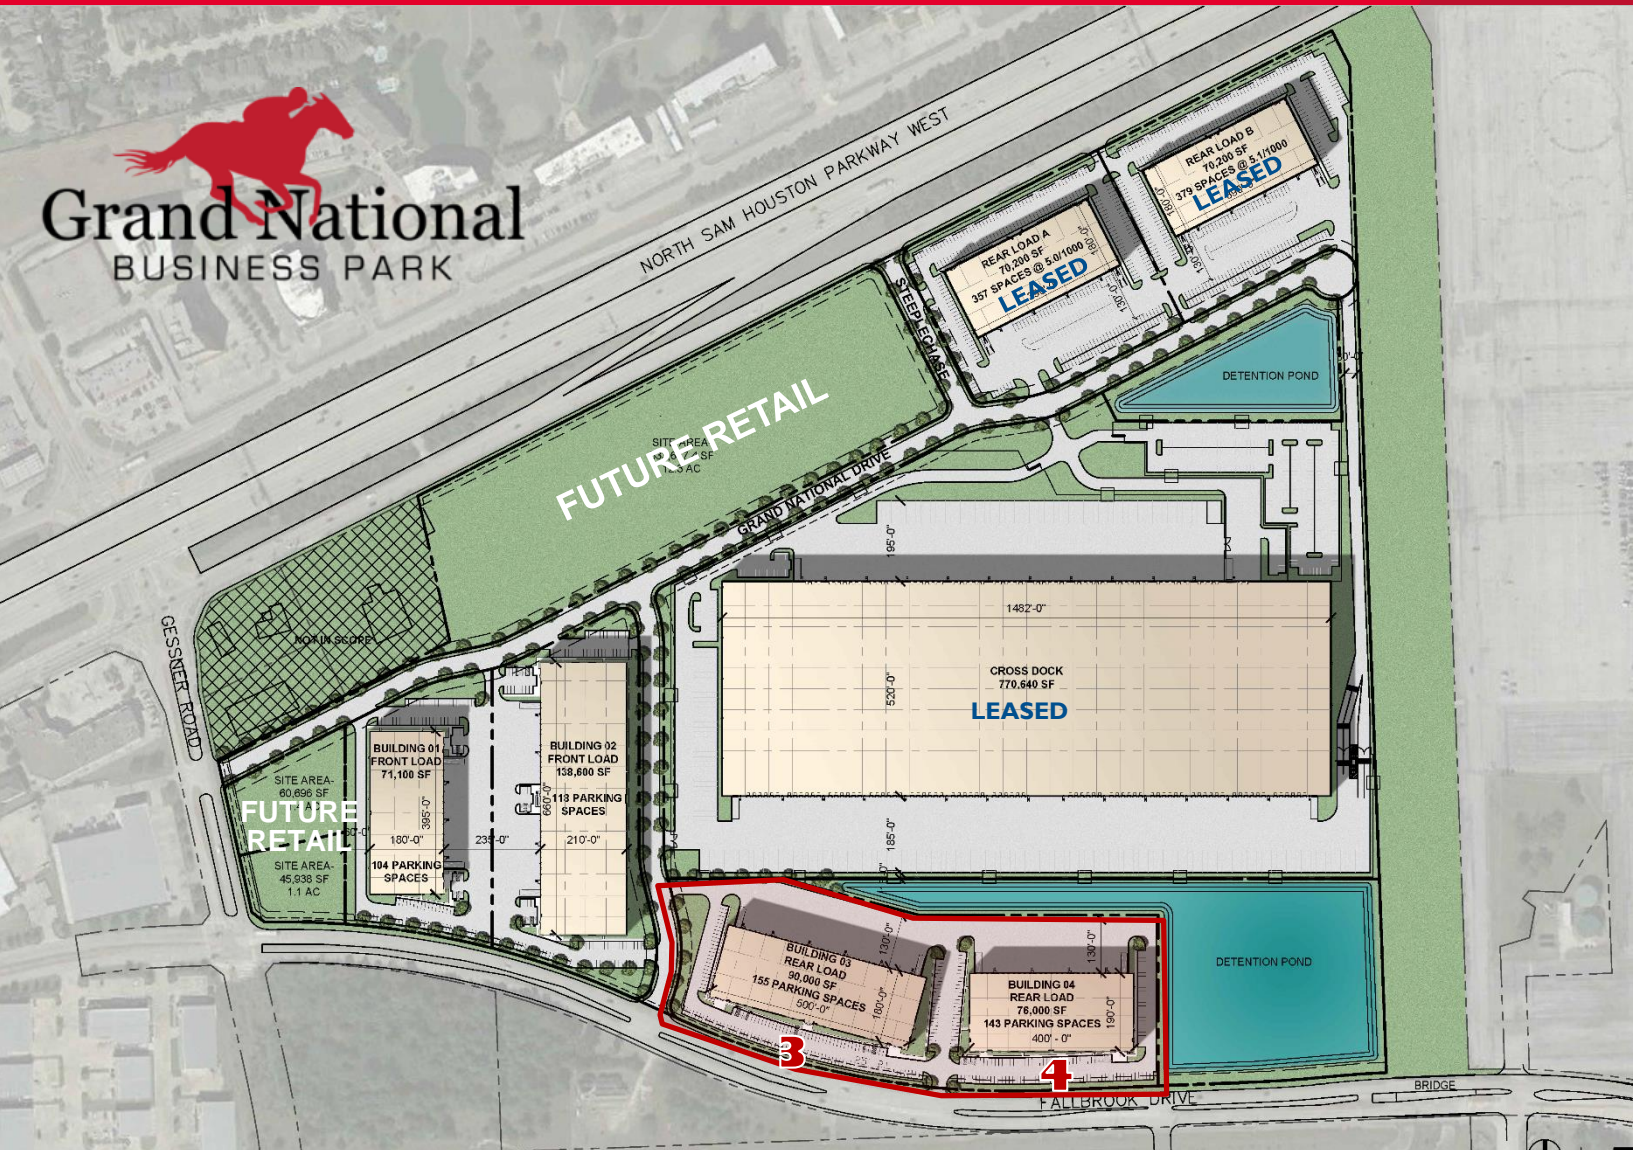

# CLASS A REAR LOAD DISTRIBUTION SPACE

8550 FALLBROOK DR & 8502 FALLBROOK DR

**Grand National**  
BUSINESS PARK

Hines

## PROPERTY HIGHLIGHTS

- Located in Class A Business Park with Beltway frontage at Gessner Rd.
- 106-acre master-planned and deed restricted park
- 2 Rear Load Buildings Available: 76,000 SF and 90,000 SF – can be subdivided
- 30' clear
- ESFR sprinklers
- 130' truck courts
- Dock high, rear-load configuration with ramped endcaps
- Easy access to Beltway 8, TX-249, US-290, and I-45

Jim Foreman  
713 963 2824  
Jim.foreman@cushwake.com

Allison Bergmann  
713 963 2865  
Allison.bergmann@cushwake.com

**CUSHMAN &  
WAKEFIELD**

**BUILDING 3- 8550 Fallbrook Dr.**

- 90,000 SF - divisible
- 155 parking spaces
- Truck court: 130'
- Building depth: 180'
- 30' clear
- ESFR sprinklers

**BUILDING 4- 8502 Fallbrook Dr.**

- 76,000 SF - divisible
- 143 parking spaces
- Truck court: 130'
- Building depth: 190'
- 30' clear
- ESFR sprinklers

**Jim Foreman**  
713 963 2824  
Jim.foreman@cushwake.com