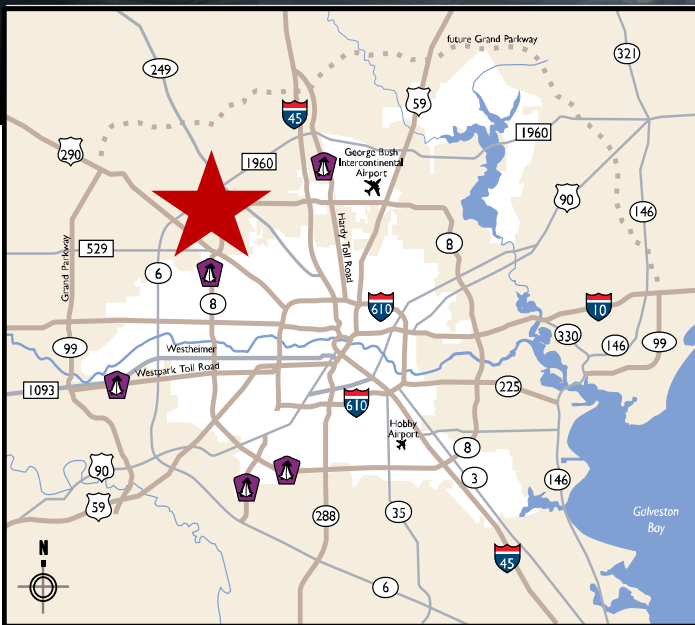

PROXIMITY TO SELECT LOCATIONS IN REGION

DESTINATION	DISTANCE	DRIVE TIME
George Bush Intercontinental Airport (IAH)	16 miles	17 minutes
Hardy Toll Rd.	9 miles	11 minutes
I-45	8 miles	8 minutes
TX-249	2 miles	2 minutes
U.S. 290	6 miles	8 minutes
The Woodlands	24 miles	29 minutes

Jim Foreman
713 963 2824
Jim.foreman@cushwake.com

Allison Bergmann
713 963 2865
Allison.bergmann@cushwake.com

CUSHMAN & WAKEFIELD
1330 Post Oak Boulevard | Suite 2700
Houston, TX 77056
www.cushmanwakefield.com