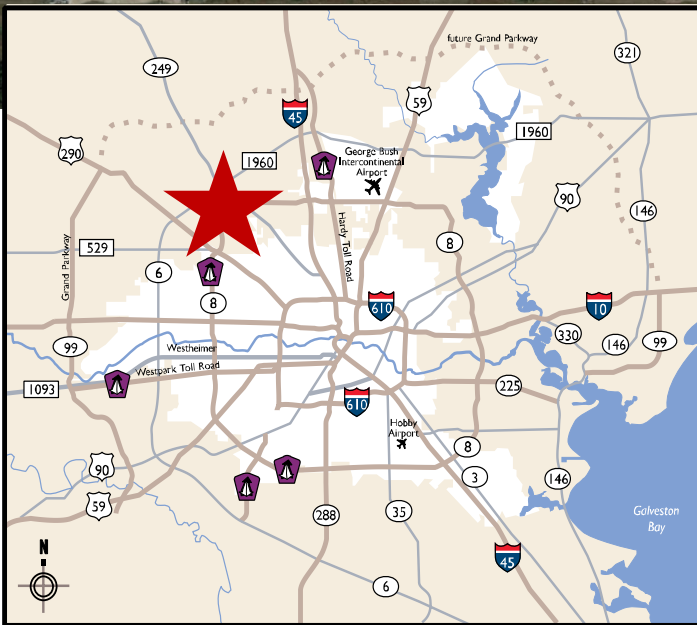

Jim Foreman
713 963 2824
Jim.foreman@cushwake.com

Allison Bergmann
713 963 2865
Allison.bergmann@cushwake.com

CUSHMAN & WAKEFIELD
1330 Post Oak Boulevard | Suite 2700
Houston, TX 77056
www.cushmanwakefield.com