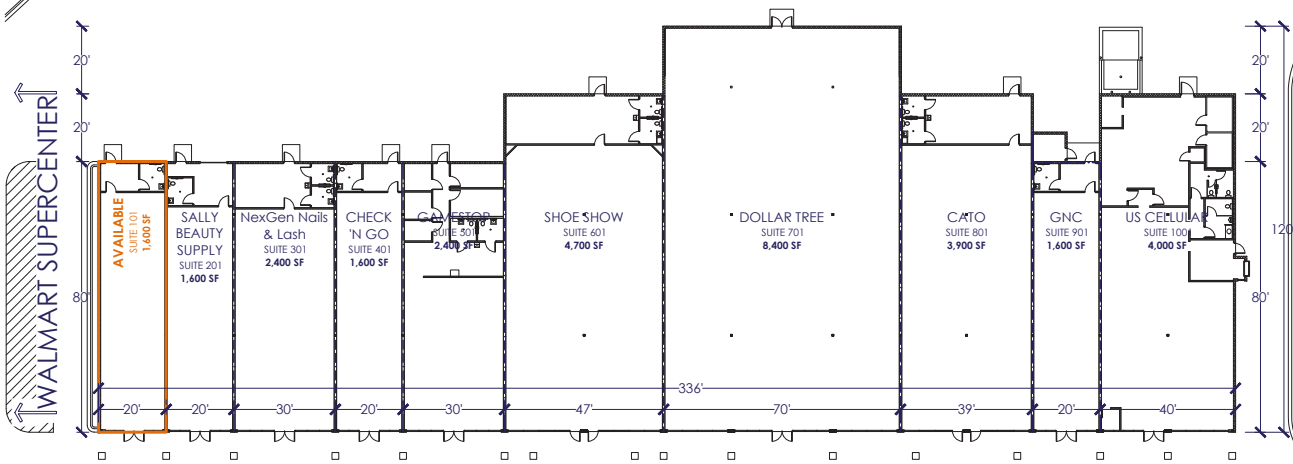

Scan the QR Code for a list of our other properties!

SUITE	TENANT	SQFT
101	Available	1,600
201	Sally Beauty Supply	1,600
301	NexGen Nails & Lash	2,400
401	Check 'n Go	1,600
501	GameStop	2,400
601	Shoe Show	4,700
701	Dollar Tree	8,400
801	Cato	3,900
901	GNC	1,600
1001	US Cellular	4,000