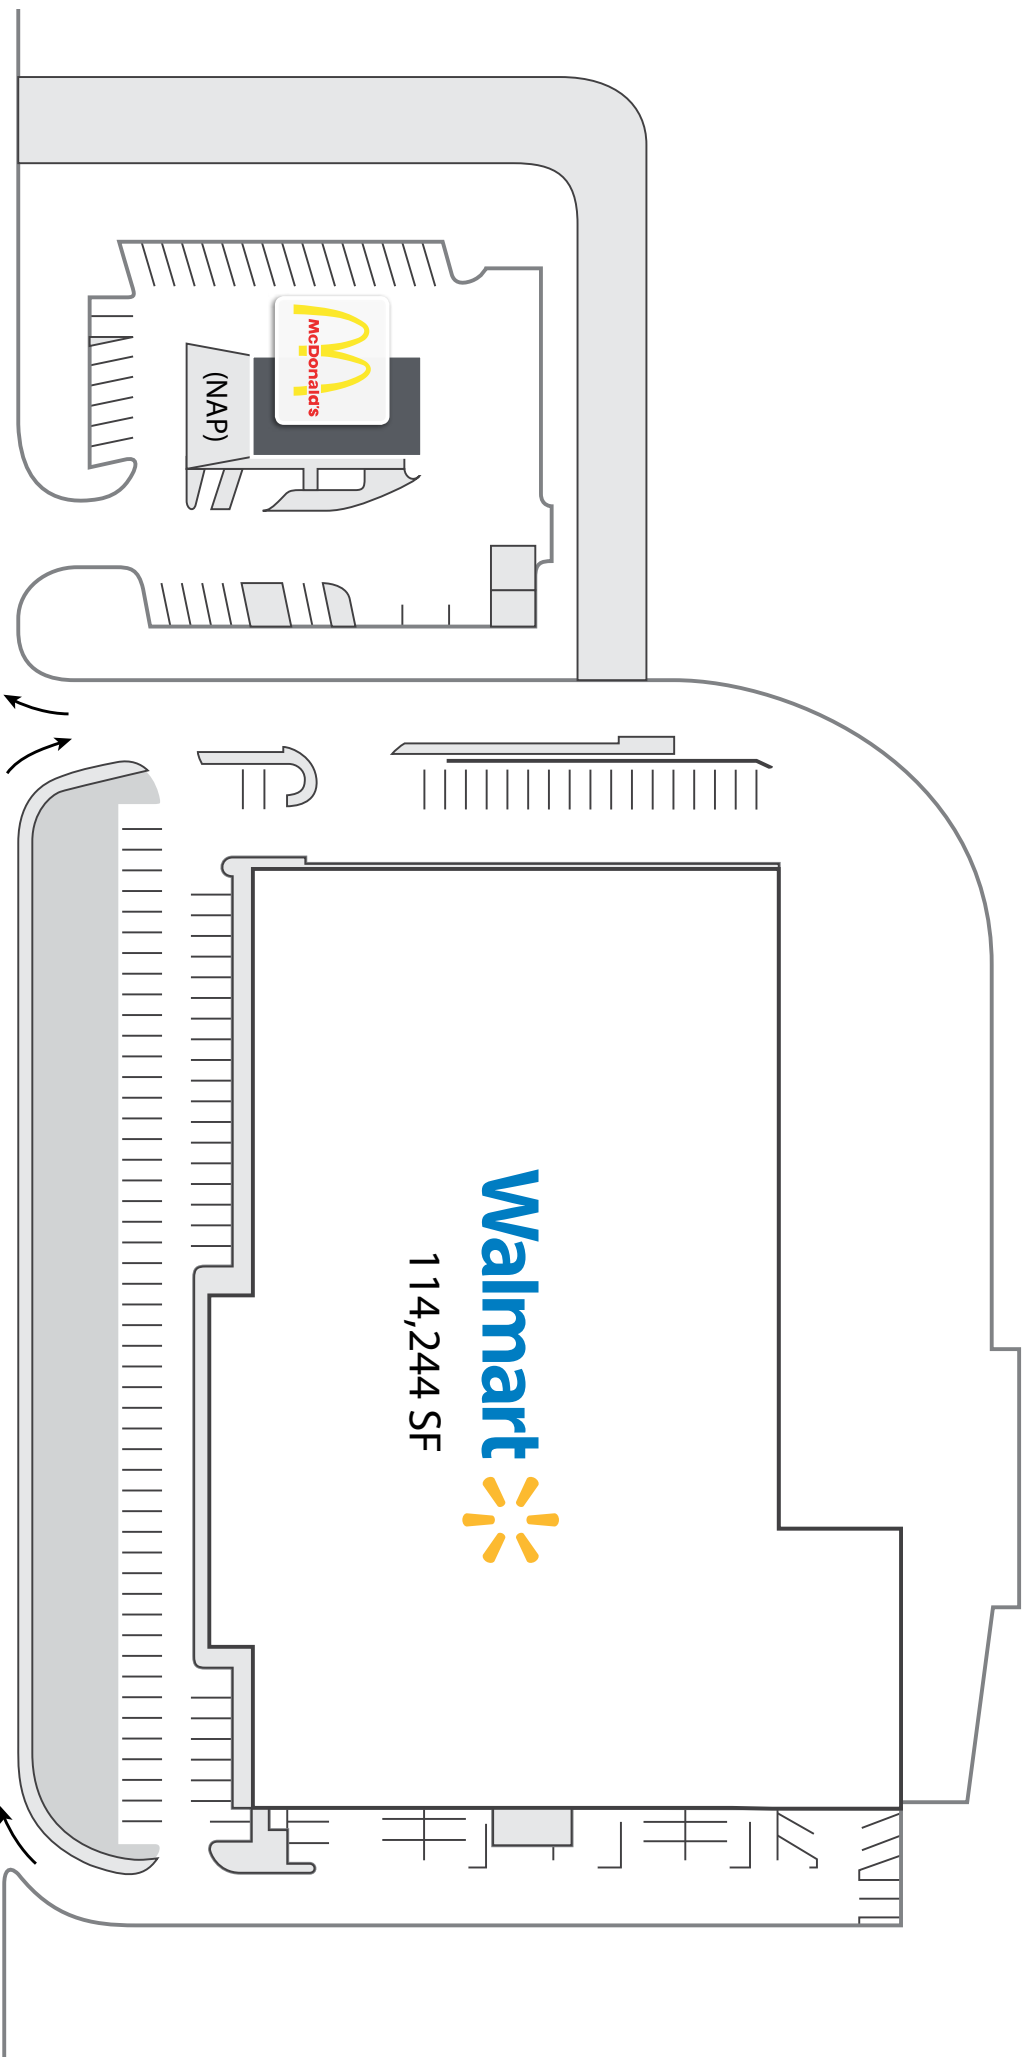

RK WALLMART SAUGUS

770 Broadway (Route 1) Saugus, Massachusetts

BROADWAY